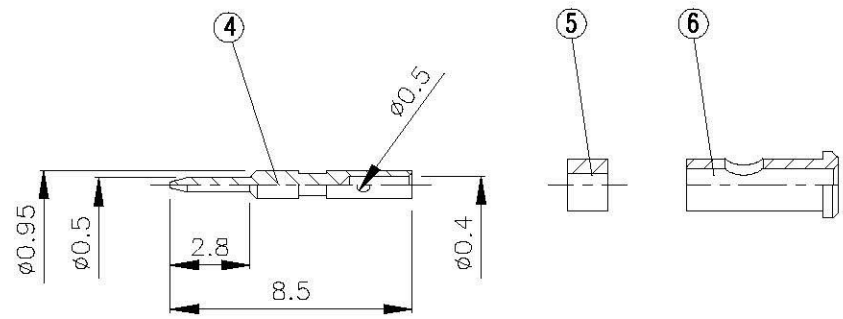

NO	DESCRIPTION	MATERIAL	Q'TY	FINISH	REMARK
1	BODY 1	BRASS	1	GOLD	B-SMB0167-G
2	INSULATION	TEFLON	1	TEFLON	I-0023T
3	BODY 2	BRASS	1	GOLD	B-SMB0173-G
4	PIN	BRASS	1	GOLD	P-SMB0116-G
5	INSULATION	TEFLON	1	TEFLON	I-0256T
6	BODY 3	BRASS	1	GOLD	B-FME0934-G

DRAWING NO. SMB 01M TGG

DRAWN MARY **DATE** 96.03.14

CHECKED 蘇志欣 **DATE** 97.05.02

Q.A. 蘇姿潔 **DATE**

APPROVAL 徐燦霖 **DATE**

REVISION **DATE**

DIMENSIONS ARE IN MILLIMETERS

UNLESS OTHERWISE SPECIFIED TOLERANCE

0.5-5=±0.2	120-315=±1
5-30=±0.4	315-1000=±1.6
30-120=±0.6	1000-2000=±2.4

SCALE 4:1 **SIZE** A

REVISION	
DESCRIPTION	ENGINEER