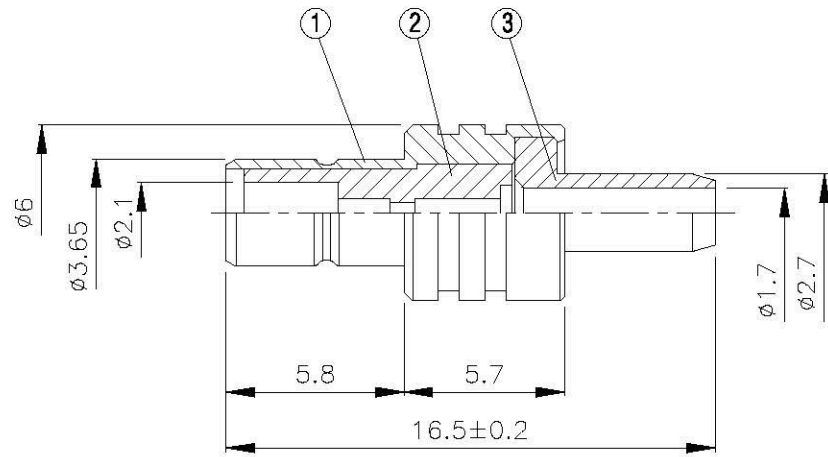

NO	DESCRIPTION	MATERIAL	Q'TY	FINISH	REMARK
1	BODY 1	BRASS	1	GOLD	B-SMB0167-G
2	INSULATION	TEFLON	1	TEFLON	I-0023T
3	BODY 2	BRASS	1	GOLD	B-SMB0173-G
4	PIN	BRASS	1	GOLD	P-SMB0116-G
5	INSULATION	TEFLON	1	TEFLON	I-0256T
6	BODY 3	BRASS	1	GOLD	B-FME0934-G

DRAWING NO. SMB 01M TGG

DRAWN MARY **DATE** 96.03.14

CHECKED 蘇志欣 **DATE** 97.05.02

Q.A. 蘇姿潔 **DATE**

APPROVAL 徐燦霖 **DATE**

REVISION **DATE**

DIMENSIONS ARE IN MILLIMETERS

UNLESS OTHERWISE SPECIFIED TOLERANCE

0.5-5=±0.2	120-315=±1
5-30=±0.4	315-1000=±1.6
30-120=±0.6	1000-2000=±2.4

SCALE 4:1 **SIZE** A

REVISION	
DESCRIPTION	ENGINEER