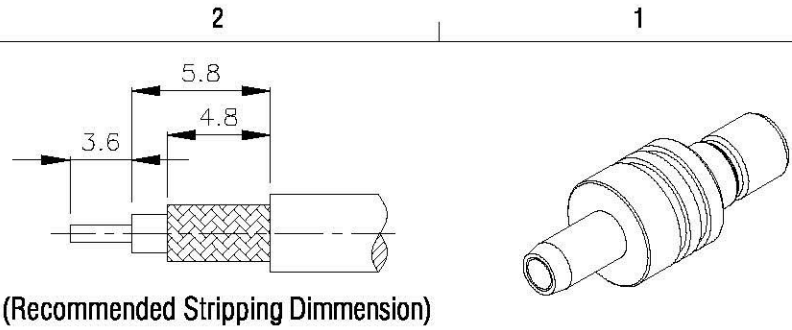

NO	DESCRIPTION	MATERIAL	Q'TY	FINISH	REMARK
1	BODY 1	BRASS	1	GOLD	B-SMB0167-G
2	INSULATION	TEFLON	1	TEFLON	I-0023T
3	BODY 2	BRASS	1	GOLD	B-SMB0173-G
4	PIN	BRASS	1	GOLD	P-SMB0116-G
5	INSULATION	TEFLON	1	TEFLON	I-0256T
6	BODY 3	BRASS	1	GOLD	B-FME0934-G

DRAWING NO. SMB 01M TGG

DRAWN MARY **DATE** 96.03.14

CHECKED 蘇志欣 **DATE** 97.05.02

Q.A. 蘇姿潔 **DATE**

APPROVAL 徐燦霖 **DATE**

REVISION **DATE**

DIMENSIONS ARE IN MILLIMETERS

UNLESS OTHERWISE SPECIFIED TOLERANCE

0.5-5=±0.2	120-315=±1
5-30=±0.4	315-1000=±1.6
30-120=±0.6	1000-2000=±2.4

SCALE 4:1 **SIZE** A

REVISION	
DESCRIPTION	ENGINEER