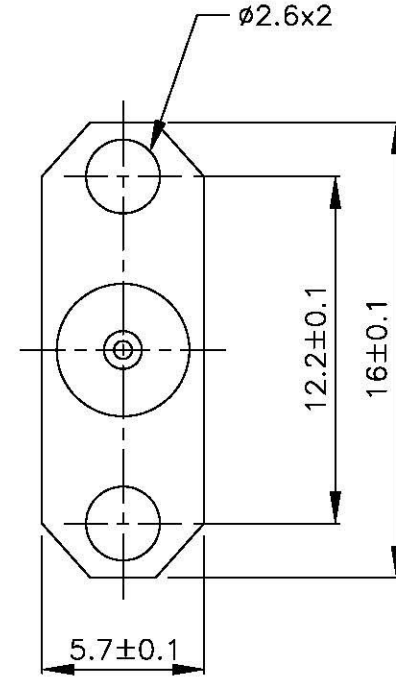

NO	DESCRIPTION	MATERIAL	Q'TY	FINISH	REMARK
1	BODY	BRASS	1	NICKEL	B-SMA0734-N
2	INSULATION	TEFLON	1	TEFLON	I-0358T
3	PIN	BE CU	1	GOLD	P-SMA0533-G

D  
C  
B  
A

**All Connectors**  
 www.allconnectors.com  
 Tel.: 0048 711 7009008  
 70754 Filderstadt Germany

in Europe: allconnectors.com  
 Fax: 0048 711 7009004  
 Kottbusstr. 25

TITLE SMA FEMALE PC MOUNT  
EPOXY CAPTIVATED

PART NO. SMA-81V6-TGN

DRAWING NO. SMA 81V6 TGN

DRAWN MARY DATE 96.03.15

CHECKED 蘇姿潔 DATE

Q.A. 馮健華 DATE

APPROVA 徐燦霖 DATE

REVISION DATE

DIMENSIONS ARE IN MILLIMETERS

UNLESS OTHERWISE SPECIFIED  
TOLERANCE

XX= ±0.05  
 X.X= ±0.1  
 X= ±2  
 ANGLE= ±2°

SCALE 4:1 SIZE A

REVISION	
DESCRIPTION	ENGINEER