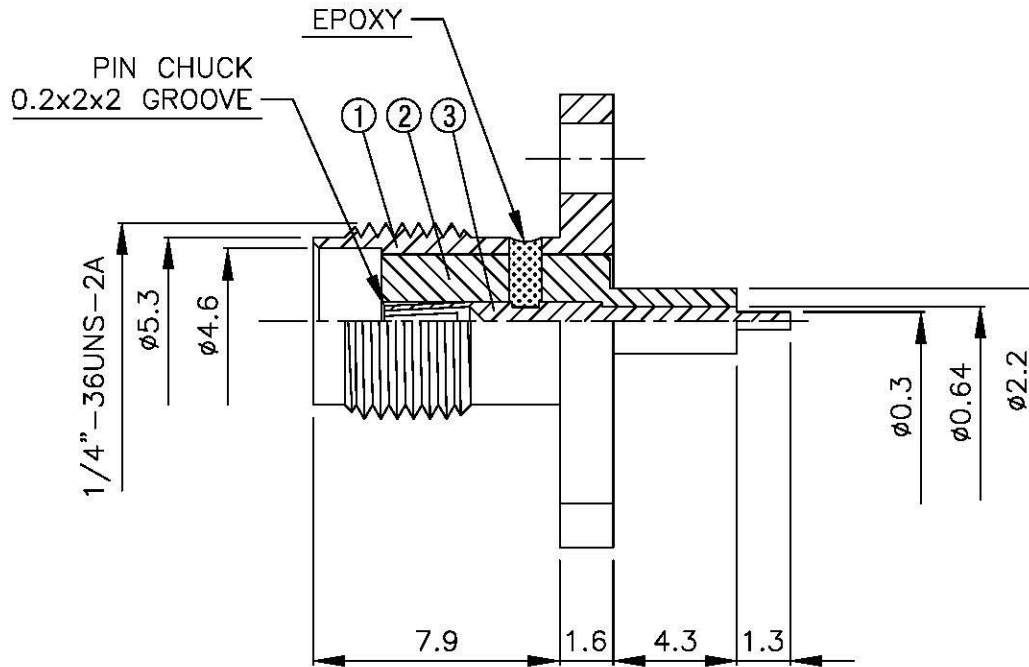

NO	DESCRIPTION	MATERIAL	Q'TY	FINISH	REMARK
1	BODY	BRASS	1	NICKEL	B-SMA0734-N
2	INSULATION	TEFLON	1	TEFLON	I-0358T
3	PIN	BE CU	1	GOLD	P-SMA0533-G

D  
C  
B  
A

**All Connectors**  
 www.allconnectors.com  
 Tel.: 0048 711 7009008  
 70754 Filderstadt Germany

in Europe: allconnectors.com  
 Fax: 0048 711 7009004  
 Kottbusstr. 25

TITLE SMA FEMALE PC MOUNT  
EPOXY CAPTIVATED

PART NO. SMA-81V6-TGN

DRAWING NO. SMA 81V6 TGN

DRAWN MARY DATE 96.03.15

CHECKED 蘇姿潔 DATE

Q.A. 馮健華 DATE

APPROVA 徐燦霖 DATE

REVISION DATE

DIMENSIONS ARE IN MILLIMETERS

UNLESS OTHERWISE SPECIFIED  
TOLERANCE

XX= ±0.05  
 X.X= ±0.1  
 X= ±2  
 ANGLE= ±2°

SCALE 4:1 SIZE A

REVISION	
DESCRIPTION	ENGINEER