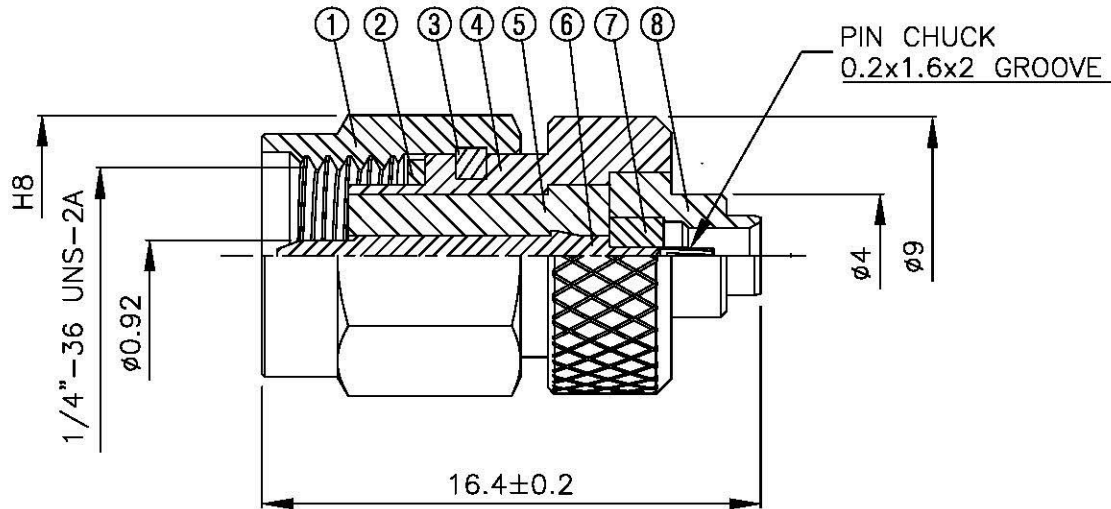

NO	DESCRIPTION	MATERIAL	Q'TY	FINISH	REMARK
1	BODY 1	BRASS	1	GOLD	B-SMA0043-G
2	GASKET	SI RUBBER	1	RUBBER	RU-0008
3	WASHER	PH.BRONZE	1	GOLD	W-0012
4	BODY 2	BRASS	1	GOLD	B-SMA0614-G
5	INSULATION 1	TEFLON	1	TEFLON	I-0286T
6	PIN	PH.BRONZE	1	GOLD	P-MCCD0489-G
7	INSULATION 2	TEFLON	1	TEFLON	I-0341T
8	BODY 4	BRASS	1	GOLD	B-MCCD0703-G

All Connectors
 www.allconnectors.de info@allconnectors.de
 Tel.: 49425 514 7005503 Fax: 49425 514 7005504
 allconnectors@t-online.de

TITLE SMA MALE - MCCD FEMALE ADAPTOR

PART NO. SMA-79-TGG

DRAWING NO. SMA 79 TGG

DATE

DIMENSIONS ARE IN MILLIMETERS

UNLESS OTHERWISE SPECIFIED TOLERANCE
 0.5-5=±0.2 120-315=±1
 5-30=±0.4 315-1000=±1.6
 30-120±0.6 1000-2000=±2.4

SCALE 4:1 SIZE A

REVISION

DESCRIPTION ENGINEER