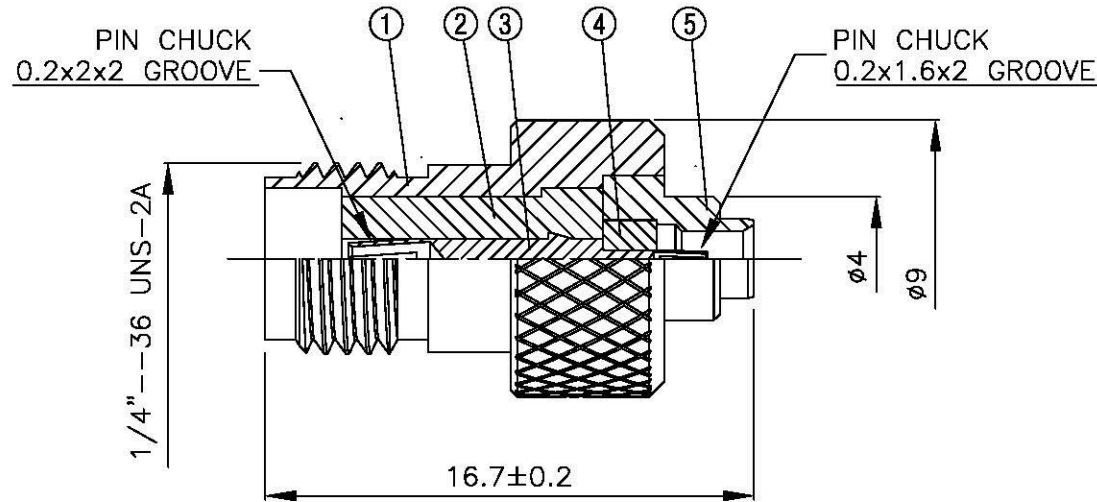

NO	DESCRIPTION	MATERIAL	Q'TY	FINISH	REMARK
1	BODY 1	BRASS	1	GOLD	B-SMA0632-G
2	INSULATION 1	TEFLON	1	TEFLON	I-0286T
3	PIN	BE CU	1	GOLD	P-MCCD0488-G
4	INSULATION 2	TEFLON	1	TEFLON	I-0341T
5	BODY 2	BRASS	1	GOLD	B-MCCD0703-G

All Connectors
 www.allconnectors.com
 TEL: 0049 711 7005003
 70794 Filzschatt Germany

info@allconnectors.com
 Fax: 0049 711 7005004
 Kottenheiter, 25

TITLE SMA FEMALE - MCCD FEMALE ADAPTOR

PART NO. SMA-78-TGG

DRAWING NO. SMA 78 TGG

DRAWN MARY DATE 96.07.07

CHECKED 蘇志欣 DATE

Q.A. 蘇姿潔 DATE

APPROVAL 徐燦霖 DATE

REVISION DATE

DIMENSIONS ARE IN MILLIMETERS

UNLESS OTHERWISE SPECIFIED TOLERANCE

0.5-5=±0.2	120-315=±1
5-30=±0.4	315-1000=±1.6
30-120±0.6	1000-2000=±2.4

SCALE 4:1 SIZE A

REVISION

DESCRIPTION	ENGINEER