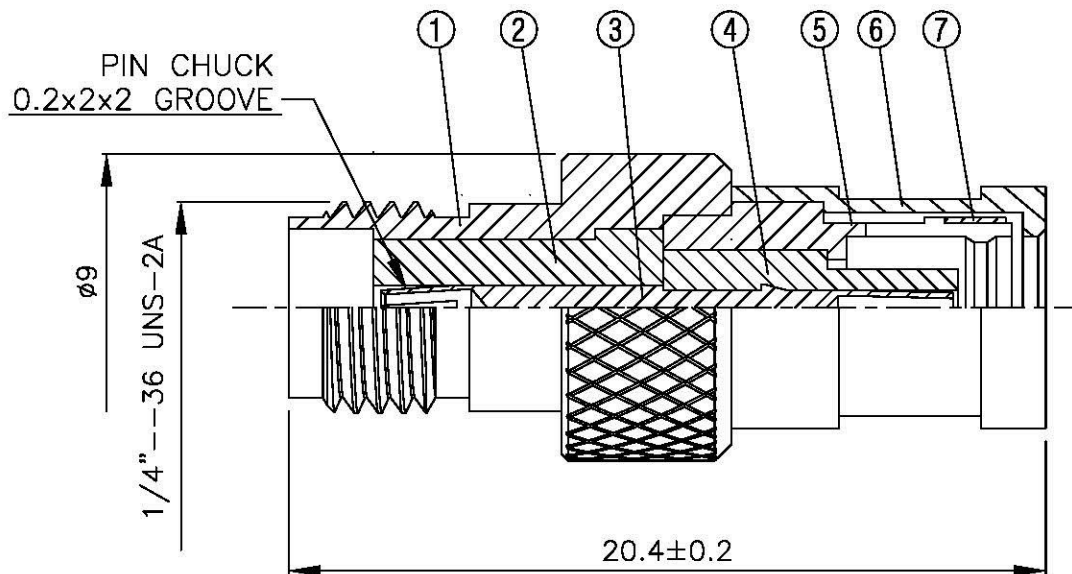

NO	DESCRIPTION	MATERIAL	Q'TY	FINISH	REMARK
1	BODY 1	BRASS	1	GOLD	B-SMA0632-G
2	INSULATION 1	TEFLON	1	TEFLON	I-0286T
3	PIN	BE CU	1	GOLD	P-SMB0420-G
4	INSULATION 2	TEFLON	1	TEFLON	I-0053T
5	BODY 2	BRASS	1	GOLD	B-SMB0263-G
6	BODY 3	BRASS	1<!-- </td--> <td>GOLD</td> <td>B-SMB0245-G</td>		
7	WASHER	BE CU	1	GOLD	W-0035-G

All Connectors

www.allconnectors.com
Tel: 0049 711 7009303
70734 Filzschtein, Germany

TITLE SMA FEMALE - SMB FEMALE ADAPTOR

PART NO. SMA-73-TGG

DRAWING NO. SMA 73 TGG

DRAWN MARY DATE 96.03.27

CHECKED 黄巧君 DATE

Q.A. 蘇姿潔 DATE

APPROVAL 徐燦霖 DATE

REVISION DATE

DIMENSIONS ARE IN MILLIMETERS

UNLESS OTHERWISE SPECIFIED TOLERANCE

0.5-5=±0.2	120-315=±1
5-30=±0.4	315-1000=±1.6
30-120±0.6	1000-2000=±2.4

SCALE 4:1 SIZE A

REVISION

DESCRIPTION	ENGINEER