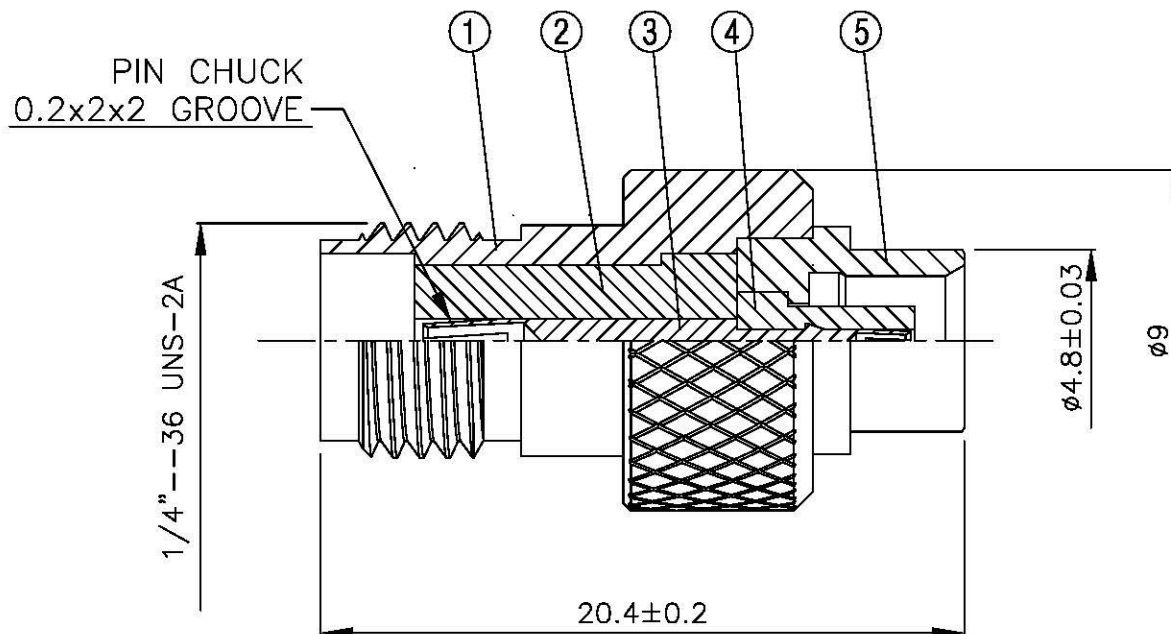

NO	DESCRIPTION	MATERIAL	Q'TY	FINISH	REMARK
1	BODY 1	BRASS	1	GOLD	B-SMA0632-G
2	INSULATION 1	TEFLON	1	TEFLON	I-0286T
3	PIN	BE CU	1	GOLD	P-MCX0419-G
4	INSULATION 2	TEFLON	1	TEFLON	I-0298T
5	BODY 2	BRASS	1	GOLD	B-MCX0550-G

**All Connectors**  
 www.allconnectors.com info@allconnectors.com  
 Tel.: 0649 711 7509305 Fax: 0649 711 7509304  
 70794 Filteckstadt, Germany Kettelerstr. 22

TITLE SMA FEMALE - MCX FEMALE ADAPTOR

PART NO. SMA-72-TGG

DRAWING NO. SMA 72 TGG

DRAWN MARY DATE 96.03.27

CHECKED 黄巧君 DATE

Q.A. 蘇姿潔 DATE

APPROVAL 徐燦霖 DATE

REVISION DATE

DIMENSIONS ARE IN MILLIMETERS

UNLESS OTHERWISE SPECIFIED TOLERANCE

0.5-5=±0.2	120-315=±1
5-30=±0.4	315-1000=±1.6
30-120±0.6	1000-2000=±2.4

SCALE 4:1 SIZE A

REVISION

DESCRIPTION	ENGINEER