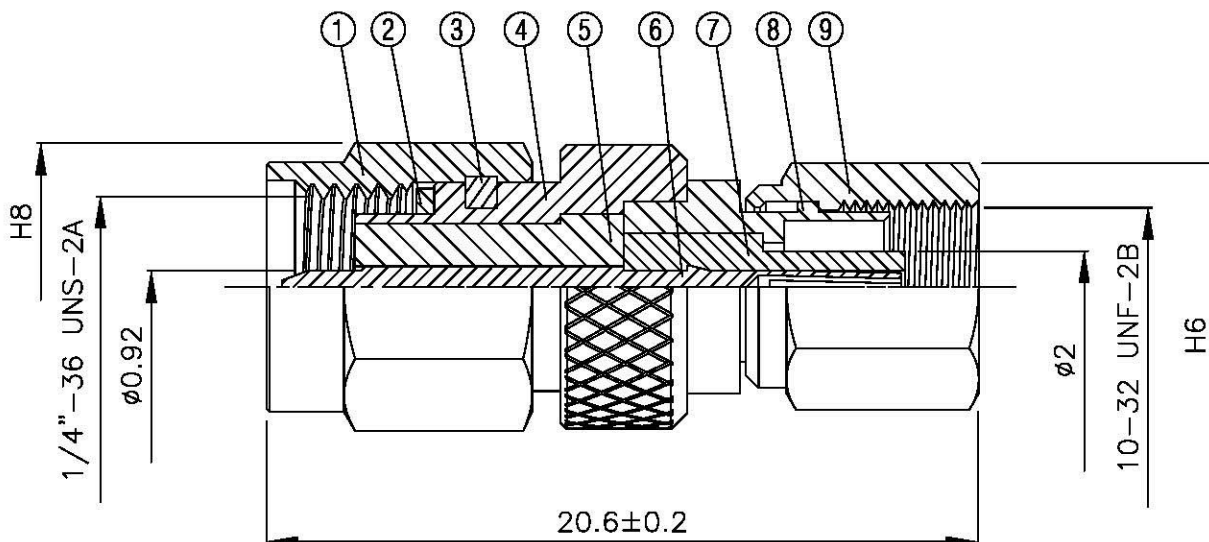

NO	DESCRIPTION	MATERIAL	Q'TY	FINISH	REMARK
1	BODY 1	BRASS	1	GOLD	B-SMA0043-G
2	GASKET	SI RUBBER	1	RUBBER	RU-0008
3	WASHER	PH.BRONZE	1	GOLD	W-0012
4	BODY 2	BRASS	1	GOLD	B-SMA0614-G
5	INSULATION 1	TEFLON	1	TEFLON	I-0286T
6	PIN	BE CU	1	GOLD	P-SMB0417-G
7	INSULATION 2	TEFLON	1	TEFLON	I-0053T
8	BODY 3	BRASS	1	GOLD	B-SMC0261-G
9	BODY 4	BRASS	1	GOLD	B-SMC0262-G

All Connectors

www.allconnectors.de info@allconnectors.de
 TEL: 0649 711 2004303 FAX: 0649 711 7005504
 30794 Hildesheim, Germany Kettensross, DE

TITLE SMA MALE - SMC FEMALE
ADAPTOR

PART NO. SMA-70-TGG

DRAWING NO. SMA 70 TGG

DRAWN MARY DATE 96.03.29

CHECKED 黄巧君 DATE

Q.A. 蘇姿潔 DATE

APPROVAL 徐燦霖 DATE

REVISION DATE

DIMENSIONS ARE IN MILLIMETERS

UNLESS OTHERWISE SPECIFIED
TOLERANCE

0.5-5=±0.2 120-315=±1
 5-30=±0.4 315-1000=±1.6
 30-120±0.6 1000-2000=±2.4

SCALE 4:1 SIZE A

REVISION

DESCRIPTION ENGINEER