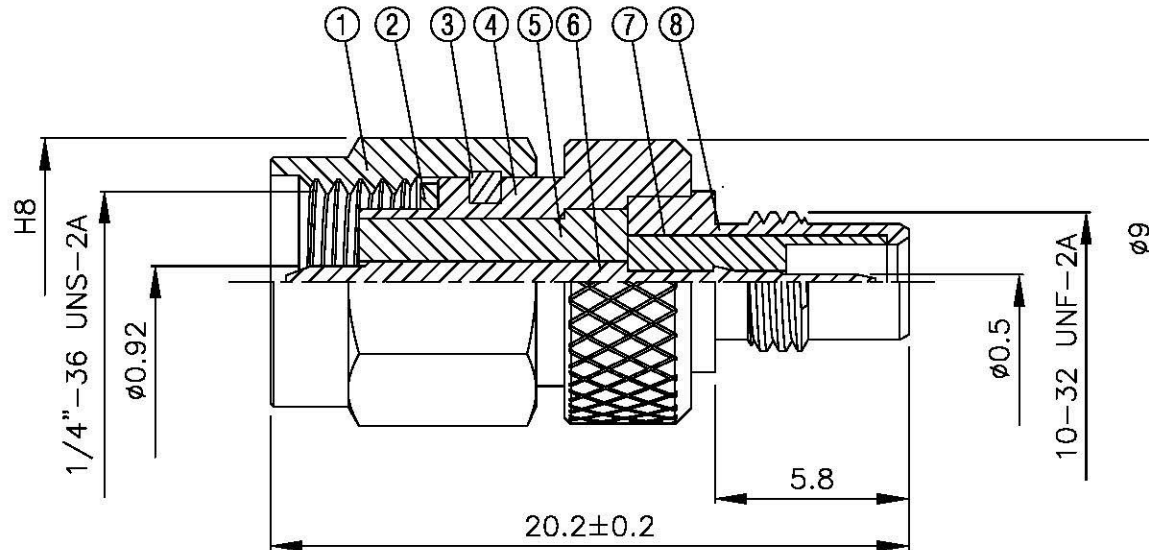

NO	DESCRIPTION	MATERIAL	QTY	FINISH	REMARK
1	BODY 1	BRASS	1	GOLD	B-SMA0043-G
2	GASKET	SI RUBBER	1	RUBBER	RU-0008
3	WASHER	PH.BRONZE	1	GOLD	W-0012
4	BODY 2	BRASS	1	GOLD	B-SMA0614-G
5	INSULATION 1	TEFLON	1	TEFLON	I-0286T
6	PIN	PH.BRONZE	1	GOLD	P-SMB0403-G
7	INSULATION 2	TEFLON	1	TEFLON	I-0058T
8	BODY 4	BRASS	1	GOLD	B-SMC0333-G

All Connectors
 www.allconnectors.de info@allconnectors.de
 Tel.: 0049 / 711 / 7099205 Fax: 0049 / 711 / 7099205
 70704 Milderstraße 1 - Germany Kellenersstr. 25

TITLE SMA MALE - SMC MALE ADAPTOR

PART NO. SMA-62-TGG

DRAWING NO. SMA 62 TGG

DRAWN MARY DATE 96.03.29

CHECKED 蘇姿潔 DATE 96.03.29

Q.A. 馮健華 DATE

APPROVAL 徐燦霖 DATE

REVISION DATE

DIMENSIONS ARE IN MILLIMETERS

UNLESS OTHERWISE SPECIFIED TOLERANCE

0.5-5=±0.2	120-315=±1
5-30=±0.4	315-1000=±1.6
30-120±0.6	1000-2000=±2.4

SCALE 4:1 SIZE A

REVISION

DESCRIPTION	ENGINEER