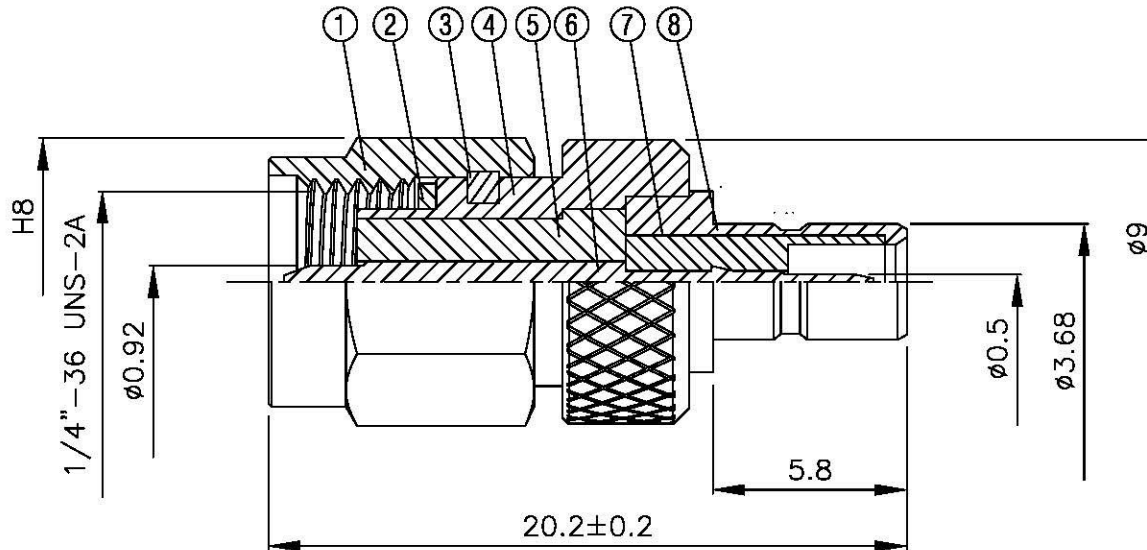

NO	DESCRIPTION	MATERIAL	Q'TY	FINISH	REMARK
1	BODY 1	BRASS	1	GOLD	B-SMA0043-G
2	GASKET	SI RUBBER	1	RUBBER	RU-0008
3	WASHER	PH.BRONZE	1	GOLD	W-0012
4	BODY 2	BRASS	1	GOLD	B-SMA0614-G
5	INSULATION 1	TEFLON	1	TEFLON	I-0286T
6	PIN	PH.BRONZE	1	GOLD	P-SMB0403-G
7	INSULATION 2	TEFLON	1	TEFLON	I-0058T
8	BODY 4	BRASS	1	GOLD	B-SMB0266-G

DATE

REVISION

DATE

DIMENSIONS ARE IN MILLIMETERS

UNLESS OTHERWISE SPECIFIED  
 TOLERANCE

0.5-5=±0.2	120-315=±1
5-30=±0.4	315-1000=±1.6
30-120±0.6	1000-2000=±2.4

SCALE 4:1 SIZE A

REVISION