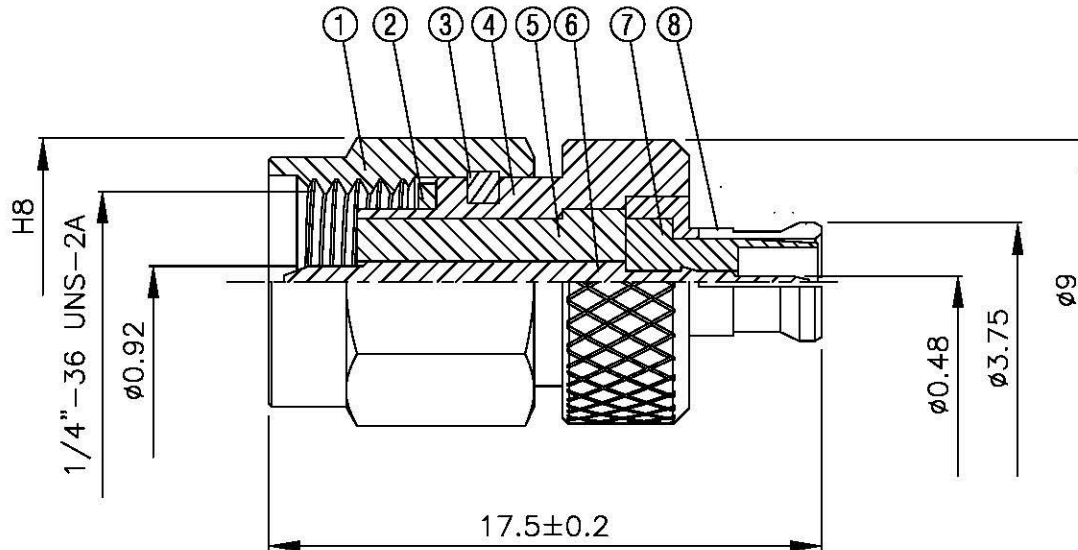

NO	DESCRIPTION	MATERIAL	QTY	FINISH	REMARK
1	BODY 1	BRASS	1	GOLD	B-SMA0043-G
2	GASKET	SI RUBBER	1	RUBBER	RU-0008
3	WASHER	PH.BRONZE	1	GOLD	W-0012
4	BODY 2	BRASS	1	GOLD	B-SMA0614-G
5	INSULATION 1	TEFLON	1	TEFLON	I-0286T
6	PIN	PH.BRONZE	1	GOLD	P-SMA0403-G
7	INSULATION 2	TEFLON	1	TEFLON	I-0276T
8	BODY 4	BRASS	1	GOLD	B-MCX0596-G

All Connectors
 www.allconnectors.com info@allconnectors.com
 Tel: 0549 711 7009908 Fax: 0549 711 7009904
 70784 Rildanstraße Germany Kattowichstr. 27

TITLE SMA MALE - MCX MALE ADAPTOR

PART NO. SMA-60-TGG

DRAWING NO. SMA 60 TGG

DRAWN	MARY	DATE	96.03.29
CHECKED	黄巧君	DATE	
Q.A.	蘇姿潔	DATE	
APPROVAL	徐燦霖	DATE	
REVISION		DATE	

DIMENSIONS ARE IN MILLIMETERS			
UNLESS OTHERWISE SPECIFIED TOLERANCE			
0.5-5=±0.2	120-315=±1		
5-30=±0.4	315-1000=±1.6		
30-120±0.6	1000-2000=±2.4		
SCALE	4:1	SIZE	A