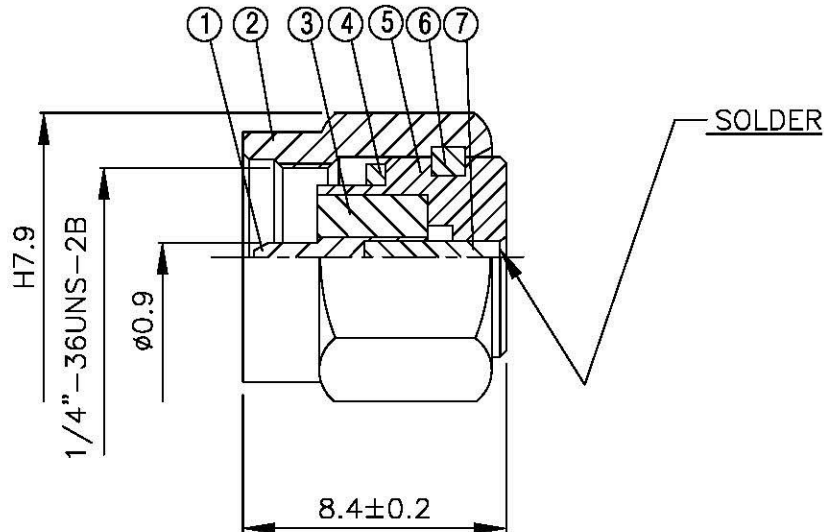

NO	DESCRIPTION	MATERIAL	Q'TY	FINISH	REMARK
1	PIN	BRASS	1	GOLD	P-SMA0240-G
2	SHELL	BRASS	1	GOLD	B-SMA0043-G
3	INSULATION	TEFLON	1	TEFLON	I-0178T
4	GASKET	SI RUBBER	1	RUBBER	RU-0008
5	BODY	BRASS	1	GOLD	B-SMA0372-G
6	WASHER	PH.BRONZE	1	NICKEL	W-0012
7	RESISTOR	ALUMINA	1		

All Connectors
 www.allconnectors.com
 Tel: 8846 273 6876 Fax: 8846 273 6876
 70720 1188-1188 - Germany

TITLE SMA MALE TERMINATOR
50 OHM

PART NO. SMA-53-TGG

DRAWING NO. SMA 53 TGG

DRAWN	MARY	DATE	96.03.27
CHECKED	蘇姿潔	DATE	
Q.A.	馮健華	DATE	
APPROVAL	徐燦霖	DATE	
REVISION		DATE	

DIMENSIONS ARE IN MILLIMETERS			
UNLESS OTHERWISE SPECIFIED TOLERANCE			
0.5-5=±0.2	120-315=±1		
5-30=±0.4	315-1000=±1.6		
30-120±0.6	1000-2000=±2.4		
SCALE	4:1	SIZE	A

REVISION	
DESCRIPTION	ENGINEER