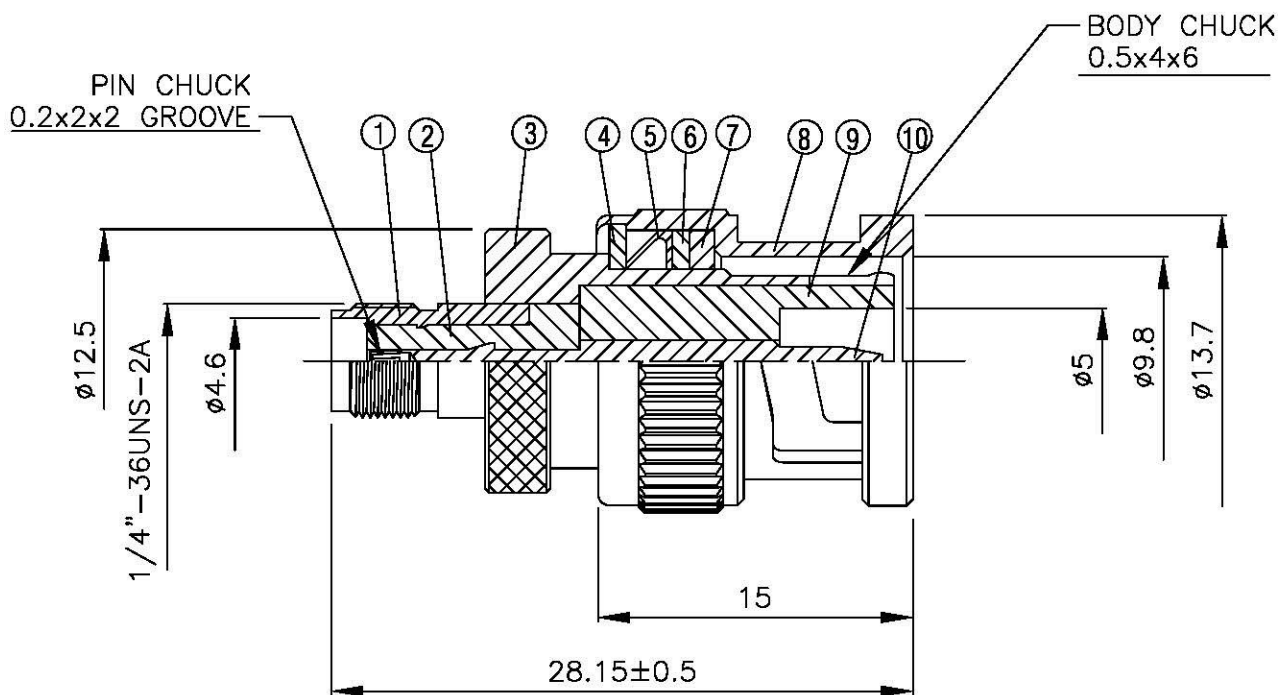

NO	DESCRIPTION	MATERIAL	Q'TY	FINISH	REMARK
1	BODY 1	BRASS	1	NICKEL	B-SMA0065-N
2	INSULATION 1	TEFLON	1	TEFLON	I-0160T
3	BODY2	BRASS	1	NICKEL	B-BNC0361-N
4	WASHER	BRASS	1	BRASS	W-0025-N
5	SPRING	SK-5	1	NICKEL	W-0027-N
6	WASHER	BRASS	1	NICKEL	W-0026-N
7	GASKET	SI RUBBER	1	RUBBER	RU-0010
8	BODY 3	BRASS	1	NICKEL	B-BNC0184-N
9	INSULATION 2	TEFLON	1	TEFLON	I-0172T
10	PIN	PH.BRONZE	1	GOLD	P-SMA0274-G

All Connectors
 www.allconnectors.de info@allconnectors.de
 tel: 0049 711 9092803 fax: 0049 711 9092808
 70794 Filberstadt - Germany

TITLE
SMA FEMALE-BNC MALE ADAPTOR

PART NO. SMA-25-TGN

DRAWING NO. SMA 25 TGN

DRAWN MARY DATE 96.03.27

CHECKED 蘇姿潔 DATE

Q.A. 馮健華 DATE

APPROVAL 徐燦霖 DATE

REVISION DATE

DIMENSIONS ARE IN MILLIMETERS

UNLESS OTHERWISE SPECIFIED TOLERANCE

0.5-5=±0.2 120-315=±1

5-30=±0.4 315-1000=±1.6

30-120±0.6 1000-2000=±2.4

SCALE 4:1 SIZE A

REVISION

DESCRIPTION ENGINEER