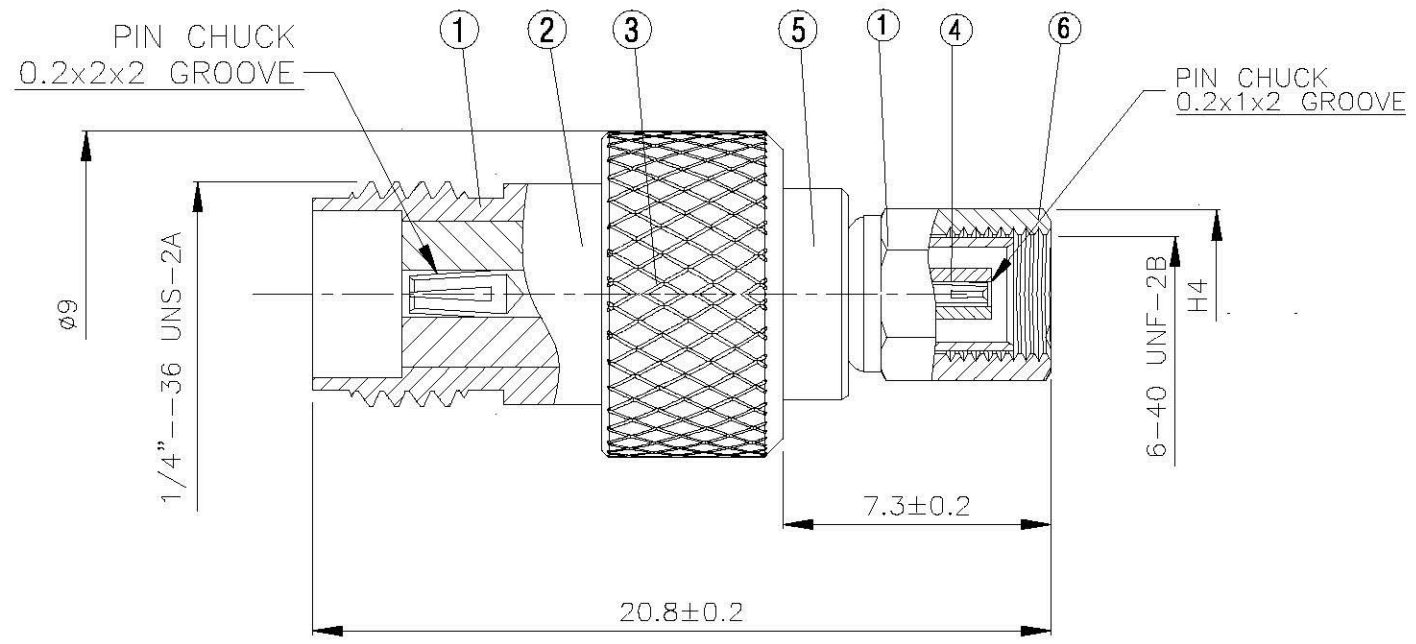

NO	DESCRIPTION	MATERIAL	Q'TY	FINISH	REMARK
1	BODY 1	BRASS	1	GOLD	B-SMA0632-G
2	INSULATION 1	TEFLON	1	TEFLON	I-0286T
3	PIN	BE CU	1	GOLD	P-MCX0405-G
4	INSULATION 2	TEFLON	1	TEFLON	
5	BODY 2	BRASS	1	GOLD	
6	BODY 3	BRASS	1	GOLD	

All Connectors
 www.allconnectors.de
 info@allconnectors.de
 70754 Fellbach, Germany
 70754 Fellbach, Germany
 Tel: 0714 711 4111-0
 Fax: 0714 711 4111-44
 info@allconnectors.de

TITLE SMA FEMALE - SSMC FEMALE ADAPTOR
PART NO. SMA-105-TGG
DRAWING NO. SMA 105 TGG

DRAWN 蘇姿潔 **DATE** 99.06.27
CHECKED 蘇志欣 **DATE** 99.06.27
Q.A. 莊千慧 **DATE**
APPROVAL 徐燦霖 **DATE**
REVISION **DATE**

DIMENSIONS ARE IN MILLIMETERS
UNLESS OTHERWISE SPECIFIED TOLERANCE
 0.5-5 = ±0.2 120-315 = ±1
 5-30 = ±0.4 315-1000 = ±1.6
 30-120 = ±0.6 1000-2000 = ±2.4
SCALE 4:1 **SIZE** A