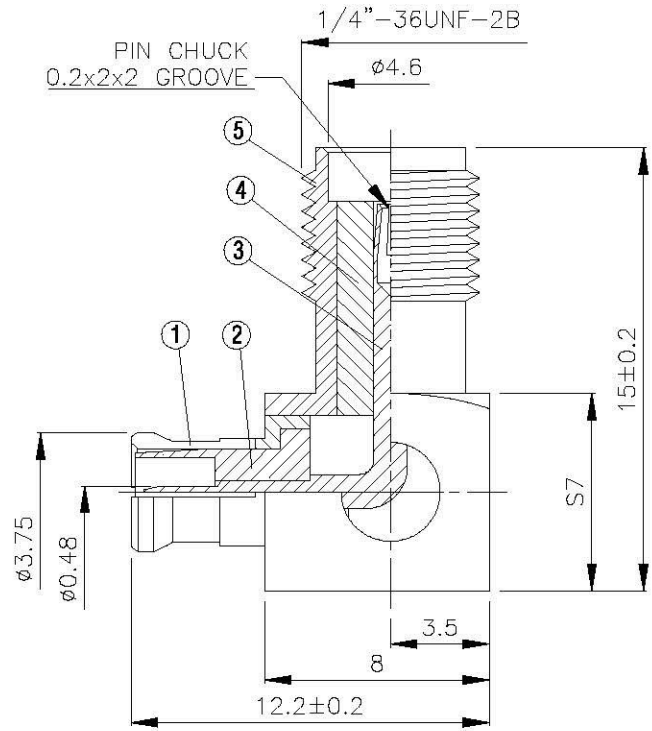

NO	DESCRIPTION	MATERIAL	Q'TY	FINISH
1	BODY 1	BRASS	1	GOLD
2	INSULATION 1	TEFLON	1	TEFLON
3	PIN	PH.BRONZE	1	GOLD
4	INSULATION 2	TEFLON	1	TEFLON
5	BODY 2	BRASS	1	GOLD

All Connectors
 www.allconnectors.com
 Tel: +852 231 4088/9
 Fax: +852 231 4002/3
 info@allconnectors.com

**TITLE SMA FEMALE - MCX MALE
 ANGLE ADAPTOR**

PART NO. SMA-100-TGG

DRAWING NO. SMA-100-TGG

DRAWN	蘇志欣	DATE	99.06.19
CHECKED	蘇姿潔	DATE	
Q.A.	莊千慧	DATE	
APPROVAL	徐燦霖	DATE	
REVISION		DATE	

DIMENSIONS ARE IN MILLIMETERS			
UNLESS OTHERWISE SPECIFIED TOLERANCE			
0.5-5=±0.2	120-315=±1		
5-30=±0.4	315-1000=±1.6		
30-120=±0.6	1000-2000=±2.4		
SCALE	4:1	SIZE	A