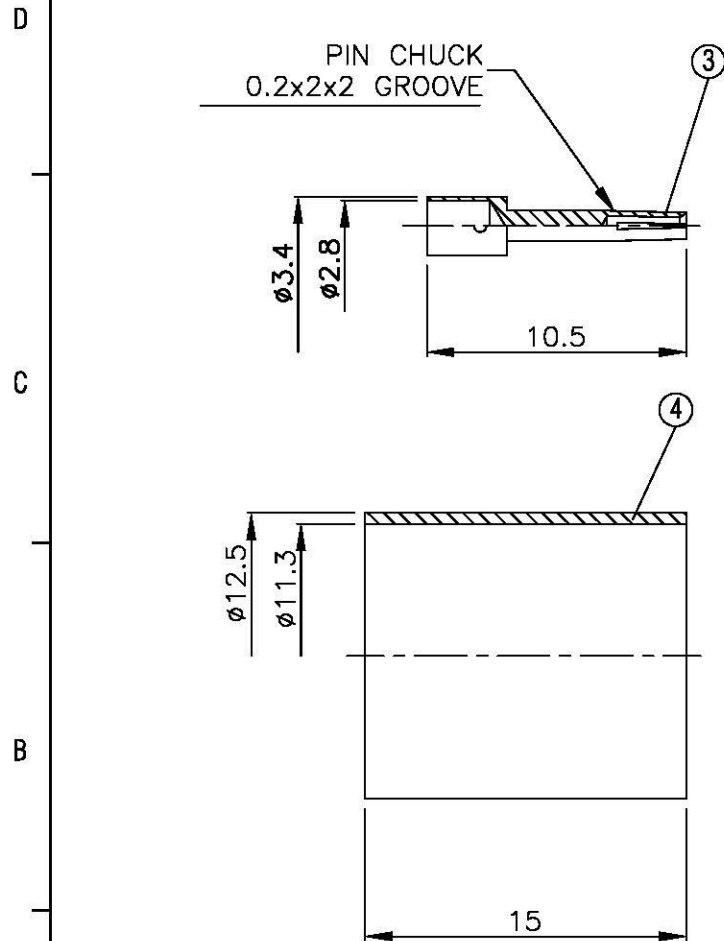

NO	DESCRIPTION	MATERIAL	Q'TY	FINISH
1	BODY	BRASS	1	GOLD
2	INSULATION	TEFLON	1	TEFLON
3	PIN	Be Cu	1	GOLD
4	RING	BRASS	1	GOLD

All Connectors
 www.allconnectors.com info@allconnectors.com
 Tel: 0019 711 7000963 Fax: 0085 711 7009001
 70794 Fildes Road, Germany Kellernstr. 25

TITLE SMA FEMALE CRIMP FOR LMR-400

PART NO. SMA-04S-TGG

DRAWING NO. SMA 04S TGG

DRAWN MARY **DATE 90.10.23**

CHECKED 黄巧君 **DATE 96.04.20**

Q.A. 蘇姿潔 **DATE**

APPROVAL 徐燦霖 **DATE**

REVISION **DATE**

DIMENSIONS ARE IN MILLIMETERS

UNLESS OTHERWISE SPECIFIED TOLERANCES

0.5-5=±0.2 120-315=±1
 5-30=±0.4 315-1000=±1.6
 30-120=±0.6 1000-2000=±2.4

SCALE 4:1 **SIZE A**

REVISION	
DESCRIPTION	ENGINEER