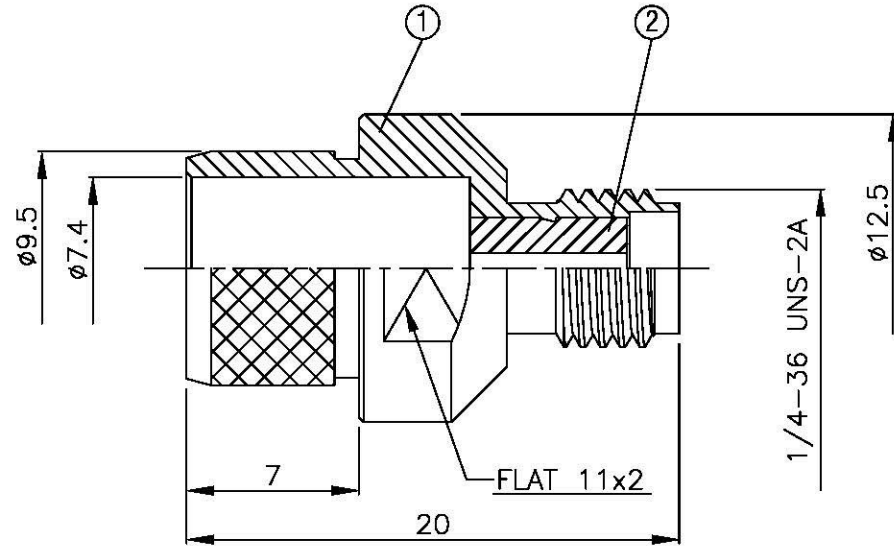

NO	DESCRIPTION	MATERIAL	Q'TY	FINISH
1	BODY	BRASS	1	GOLD
2	INSULATION	TEFLON	1	TEFLON
3	PIN	Be Cu	1	GOLD
4	RING	BRASS	1	GOLD

All Connectors
 www.allconnectors.com info@allconnectors.com
 Tel: 0019 711 7000963 Fax: 0085 711 7009001
 70794 Fildes Road, Germany Kellernstr. 25

TITLE SMA FEMALE CRIMP FOR LMR-400

PART NO. SMA-04S-TGG

DRAWING NO. SMA 04S TGG

DRAWN MARY **DATE 90.10.23**

CHECKED 黄巧君 **DATE 96.04.20**

Q.A. 蘇姿潔 **DATE**

APPROVAL 徐燦霖 **DATE**

REVISION **DATE**

DIMENSIONS ARE IN MILLIMETERS

UNLESS OTHERWISE SPECIFIED TOLERANCES

0.5-5=±0.2 120-315=±1
 5-30=±0.4 315-1000=±1.6
 30-120=±0.6 1000-2000=±2.4

SCALE 4:1 **SIZE A**

REVISION	
DESCRIPTION	ENGINEER