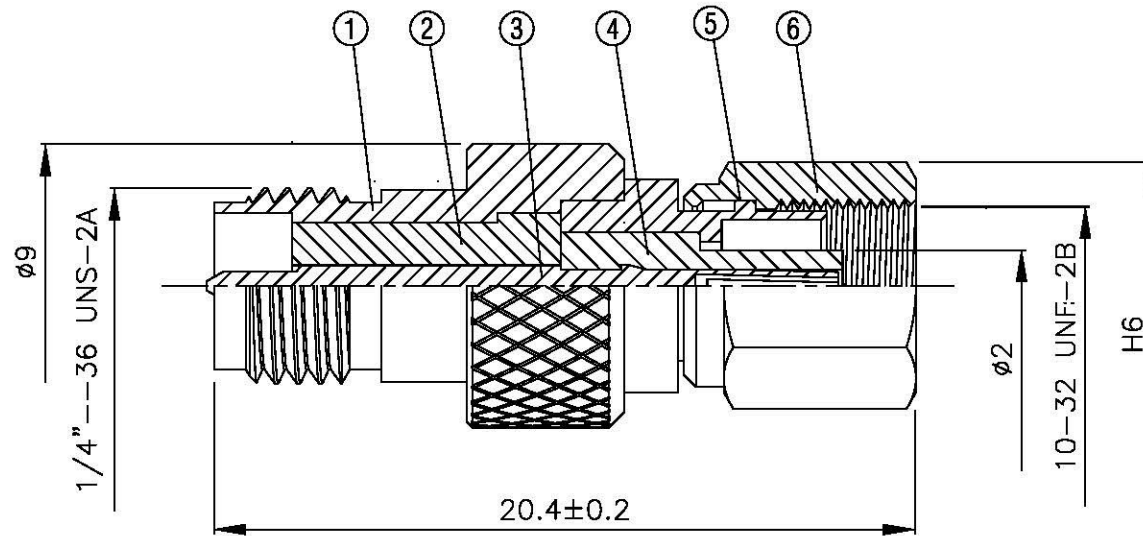

NO	DESCRIPTION	MATERIAL	QTY	FINISH	REMARK
1	BODY 1	BRASS	1	GOLD	B-SMA0632-G
2	INSULATION 1	TEFLON	1	TEFLON	I-0286T
3	PIN	BE CU	1	GOLD	P-SMB0482-G
4	INSULATION 2	TEFLON	1	TEFLON	I-0053T
5	BODY 2	BRASS	1	GOLD	B-SMC0261-G
6	BODY 3	BRASS	1	GOLD	B-SMC0262-G

All Connectors
 www.allconnectors.de info@allconnectors.de
 Tel: 0389 711 7095803 Fax: 0389 711 7095804
 299791 Filderstadt - Germany Kettenstr. 25

TITLE SMA FEMALE - SMC FEMALE
 ADAPTOR (REVERSE POLARITY)

PART NO. SMA-74-TGG-RP

DRAWING NO. SMA 74 TGG-RP

DRAWN	MARY	DATE	96.03.31
CHECKED	黄巧君	DATE	
Q.A.	蘇姿潔	DATE	
APPROVAL	徐燦霖	DATE	
REVISION		DATE	

DIMENSIONS ARE IN MILLIMETERS			
UNLESS OTHERWISE SPECIFIED TOLERANCE			
0.5-5=±0.2	120-315=±1		
5-30=±0.4	315-1000=±1.6		
30-120±0.6	1000-2000=±2.4		
SCALE	4:1	SIZE	A