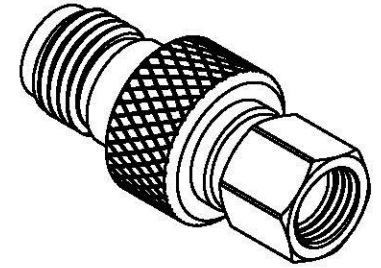

NO	DESCRIPTION	MATERIAL	QTY	FINISH	REMARK
1	BODY 1	BRASS	1	GOLD	B-SMA0632-G
2	INSULATION 1	TEFLON	1	TEFLON	I-0286T
3	PIN	BE CU	1	GOLD	P-SMB0482-G
4	INSULATION 2	TEFLON	1	TEFLON	I-0053T
5	BODY 2	BRASS	1	GOLD	B-SMC0261-G
6	BODY 3	BRASS	1	GOLD	B-SMC0262-G

All Connectors
 www.allconnectors.de info@allconnectors.de
 Tel: 0389 711 7095803 Fax: 0389 711 7095804
 299791 Filderstadt - Germany Kettenstr. 25

TITLE SMA FEMALE - SMC FEMALE
 ADAPTOR (REVERSE POLARITY)

PART NO. SMA-74-TGG-RP

DRAWING NO. SMA 74 TGG-RP

DRAWN	MARY	DATE	96.03.31
CHECKED	黄巧君	DATE	
Q.A.	蘇姿潔	DATE	
APPROVAL	徐燦霖	DATE	
REVISION		DATE	

DIMENSIONS ARE IN MILLIMETERS			
UNLESS OTHERWISE SPECIFIED TOLERANCE			
0.5-5=±0.2	120-315=±1		
5-30=±0.4	315-1000=±1.6		
30-120±0.6	1000-2000=±2.4		
SCALE	4:1	SIZE	A