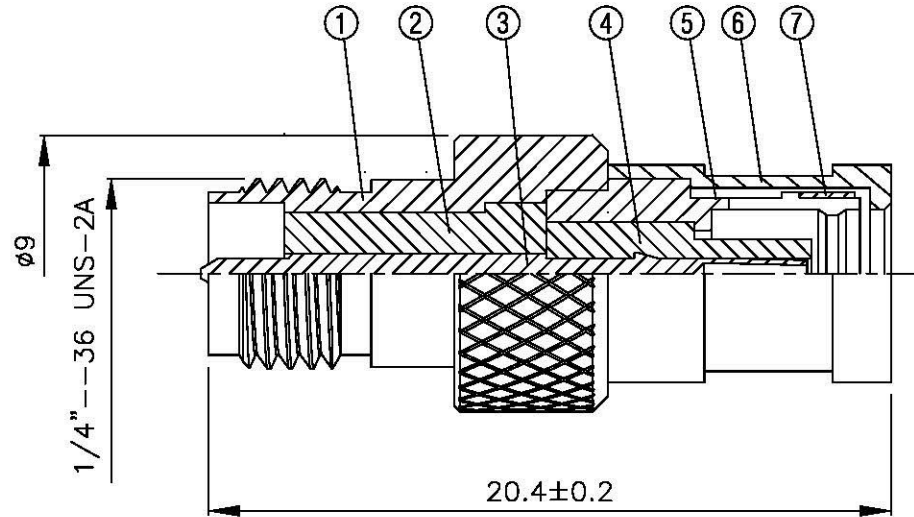

NO	DESCRIPTION	MATERIAL	Q'TY	FINISH	REMARK
1	BODY 1	BRASS	1	GOLD	B-SMA0632-G
2	INSULATION 1	TEFLON	1	TEFLON	I-0286T
3	PIN	BE CU	1	GOLD	P-SMB0482-G
4	INSULATION 2	TEFLON	1	TEFLON	I-0053T
5	BODY 2	BRASS	1	GOLD	B-SMB0263-G
6	BODY 3	BRASS	1	GOLD	B-SMB0245-G
7	WASHER	BE CU	1	GOLD	W-0035-G

All Connectors

TITLE SMA FEMALE - SMB FEMALE
ADAPTOR (REVERSE POLARITY)

PART NO. SMA-73-TGG-RP

DRAWING NO. SMA 73 TGG-RP

DRAWN MARY DATE 96.06.27

CHECKED 蘇志欣 DATE

Q.A. 蘇姿潔 DATE

APPROVAL 徐燦霖 DATE

REVISION DATE

DIMENSIONS ARE IN MILLIMETERS

UNLESS OTHERWISE SPECIFIED
TOLERANCE

0.5-5 = ± 0.2 120-315 = ± 1

5-30 = ± 0.4 315-1000 = ± 1.6

30-120 = ± 0.6 1000-2000 = ± 2.4

SCALE 4:1 SIZE A

REVISION

DESCRIPTION	ENGINEER