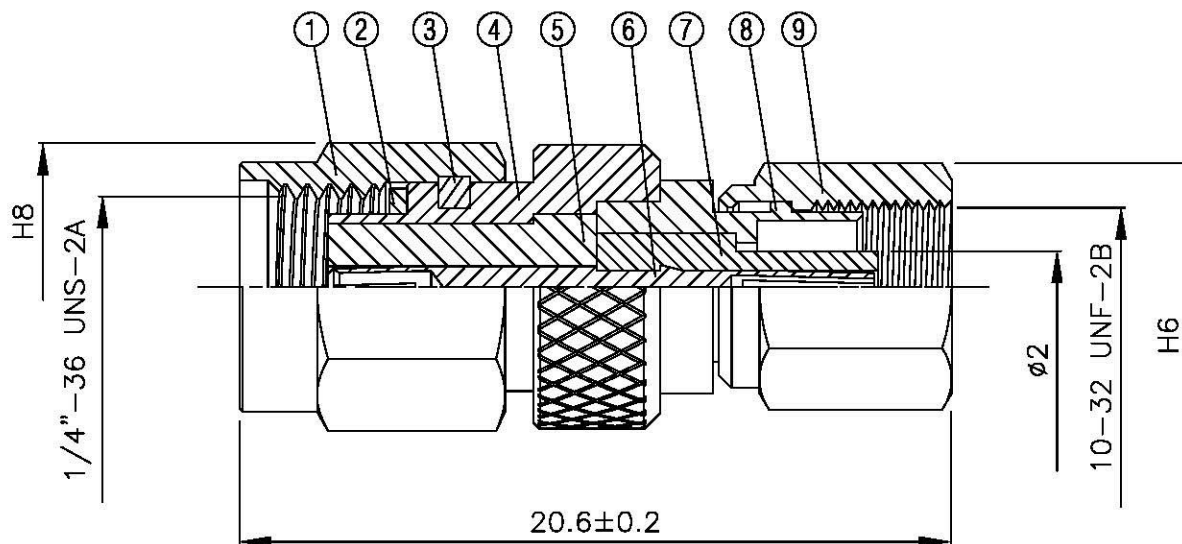

NO	DESCRIPTION	MATERIAL	QTY	FINISH	REMARK
1	BODY 1	BRASS	1	GOLD	B-SMA0043-G
2	GASKET	SI RUBBER	1	RUBBER	RU-0008
3	WASHER	PH.BRONZE	1	GOLD	W-0012
4	BODY 2	BRASS	1	GOLD	B-SMA0614-G
5	INSULATION 1	TEFLON	1	TEFLON	I-0286T
6	PIN	BE CU	1	GOLD	P-SMB0420-G
7	INSULATION 2	TEFLON	1	TEFLON	I-0053T
8	BODY 3	BRASS	1	GOLD	B-SMC0261-G
9	BODY 4	BRASS	1	GOLD	B-SMC0262-G

**All Connectors**  
 www.allconnectors.de info@allconnectors.de  
 Tel: 0049 711 7309523 Fax: 0049 711 7309524  
 70704 Filderstadt - Germany Kettelerstr. 25

TITLE SMA MALE - SMC FEMALE  
 ADAPTOR (REVERSE POLARITY)

PART NO. SMA-70-TGG-RP

DRAWING NO. SMA 70 TGG-RP

DRAWN	MARY	DATE	96.03.29
CHECKED	黄巧君	DATE	
Q.A.	蘇姿潔	DATE	
APPROVAL	徐燦霖	DATE	
REVISION		DATE	

DIMENSIONS ARE IN MILLIMETERS			
UNLESS OTHERWISE SPECIFIED TOLERANCE			
0.5-5=±0.2	120-315=±1		
5-30=±0.4	315-1000=±1.6		
30-120±0.6	1000-2000=±2.4		
SCALE	4:1	SIZE	A