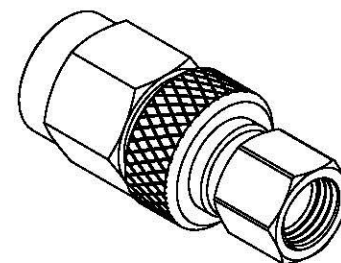

NO	DESCRIPTION	MATERIAL	QTY	FINISH	REMARK
1	BODY 1	BRASS	1	GOLD	B-SMA0043-G
2	GASKET	SI RUBBER	1	RUBBER	RU-0008
3	WASHER	PH.BRONZE	1	GOLD	W-0012
4	BODY 2	BRASS	1	GOLD	B-SMA0614-G
5	INSULATION 1	TEFLON	1	TEFLON	I-0286T
6	PIN	BE CU	1	GOLD	P-SMB0420-G
7	INSULATION 2	TEFLON	1	TEFLON	I-0053T
8	BODY 3	BRASS	1	GOLD	B-SMC0261-G
9	BODY 4	BRASS	1	GOLD	B-SMC0262-G

**All Connectors**  
 www.allconnectors.de info@allconnectors.de  
 Tel: 0049 711 7309523 Fax: 0049 711 7309524  
 70704 Filderstadt - Germany Kettelerstr. 25

TITLE SMA MALE - SMC FEMALE  
 ADAPTOR (REVERSE POLARITY)

PART NO. SMA-70-TGG-RP

DRAWING NO. SMA 70 TGG-RP

DRAWN	MARY	DATE	96.03.29
CHECKED	黄巧君	DATE	
Q.A.	蘇姿潔	DATE	
APPROVAL	徐燦霖	DATE	
REVISION		DATE	

DIMENSIONS ARE IN MILLIMETERS			
UNLESS OTHERWISE SPECIFIED TOLERANCE			
0.5-5=±0.2	120-315=±1		
5-30=±0.4	315-1000=±1.6		
30-120±0.6	1000-2000=±2.4		
SCALE	4:1	SIZE	A