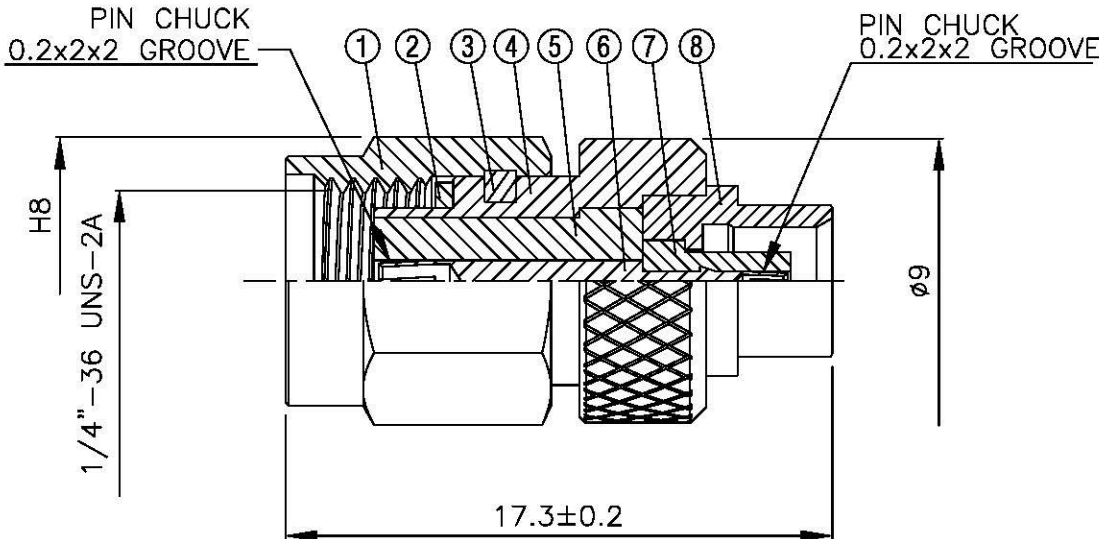

NO	DESCRIPTION	MATERIAL	QTY	FINISH	REMARK
1	BODY 1	BRASS	1	GOLD	B-SMA0043-G
2	GASKET	SI RUBBER	1	RUBBER	RU-0008
3	WASHER	PH.BRONZE	1	GOLD	W-0012
4	BODY 2	BRASS	1	GOLD	B-SMA0614-G
5	INSULATION 1	TEFLON	1	TEFLON	I-0286T
6	PIN	BE CU	1	GOLD	P-MCX0419-G
7	INSULATION 2	TEFLON	1	TEFLON	I-0298T
8	BODY 4	BRASS	1	GOLD	B-MCX0550-G

All Connectors
 www.allconnectors.de info@allconnectors.de
 TEL: 0049 711 2010504 FAX: 0049 711 2010514
 20151 Hildesheim - Germany Kettweg 21

TITLE SMA MALE - MCX FEMALE ADAPTOR (REVERSE POLARITY)
 PART NO. SMA-68-TGG-RP
 DRAWING NO. SMA 68 TGG-RP

DRAWN	MARY	DATE	96.03.28
CHECKED	黄巧君	DATE	
Q.A.	蘇姿潔	DATE	
APPROVAL	徐燦霖	DATE	
REVISION		DATE	

DIMENSIONS ARE IN MILLIMETERS
 UNLESS OTHERWISE SPECIFIED TOLERANCE
 0.5-5=±0.2 120-315=±1
 5-30=±0.4 315-1000=±1.6
 30-120±0.6 1000-2000=±2.4
 SCALE 4:1 SIZE A