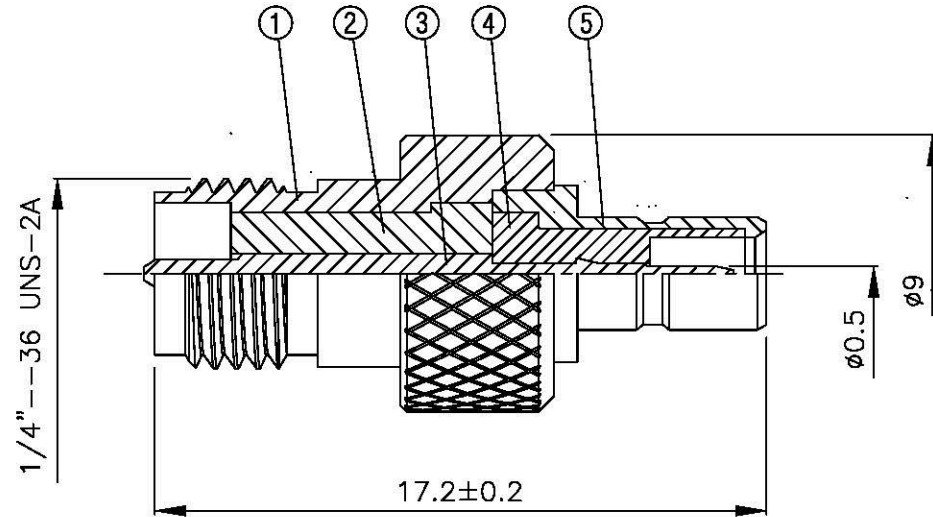

NO	DESCRIPTION	MATERIAL	Q'TY	FINISH	REMARK
1	BODY 1	BRASS	1	GOLD	B-SMA0632-G
2	INSULATION 1	TEFLON	1	TEFLON	I-0286T
3	PIN	PH.BRONZE	1	GOLD	P-SMB0479-G
4	INSULATION 2	TEFLON	1	TEFLON	I-0058T
5	BODY 2	BRASS	1	GOLD	B-SMB0266-G

PART NO. SMA-65-TGG-RP

DRAWING NO. SMA 65 TGG-RP

DRAWN	MARY	DATE	96.06.27
CHECKED	蘇志欣	DATE	
Q.A.	蘇姿潔	DATE	
APPROVAL	徐燦霖	DATE	
REVISION		DATE	

DIMENSIONS ARE IN MILLIMETERS			
UNLESS OTHERWISE SPECIFIED TOLERANCE			
0.5-5=±0.2	120-315=±1		
5-30=±0.4	315-1000=±1.6		
30-120±0.6	1000-2000=±2.4		
SCALE	4:1	SIZE	A