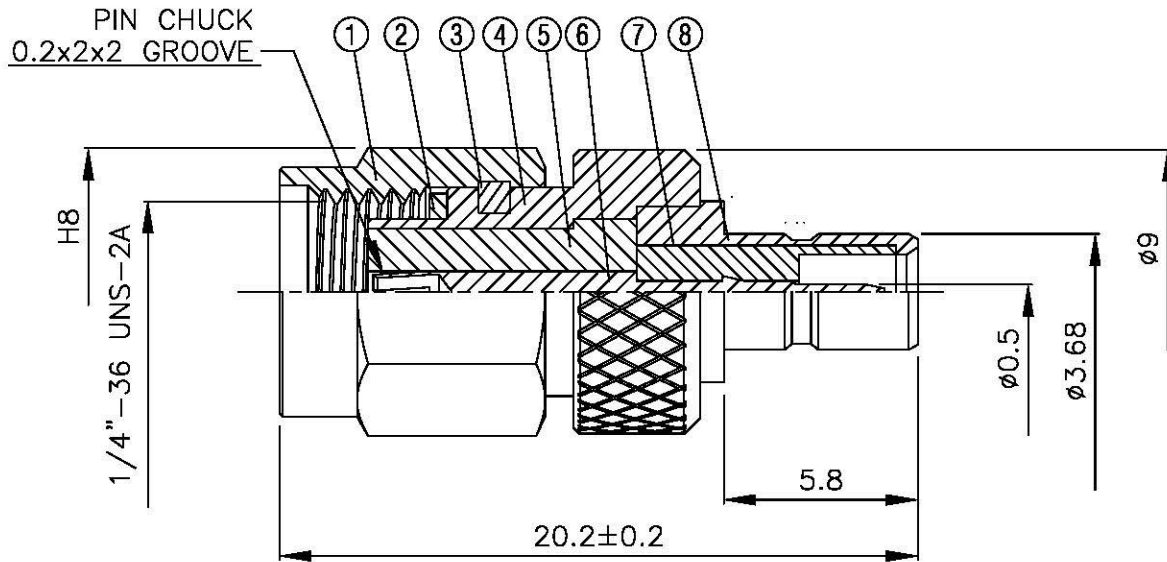

NO	DESCRIPTION	MATERIAL	Q'TY	FINISH	REMARK
1	BODY 1	BRASS	1	GOLD	B-SMA0043-G
2	GASKET	SI RUBBER	1	RUBBER	RU-0008
3	WASHER	PH.BRONZE	1	GOLD	W-0012
4	BODY 2	BRASS	1	GOLD	B-SMA0614-G
5	INSULATION 1	TEFLON	1	TEFLON	I-0286T
6	PIN	BE CU	1	GOLD	P-SMB0414-G
7	INSULATION 2	TEFLON	1	TEFLON	I-0058T
8	BODY 4	BRASS	1	GOLD	B-SMB0266-G

All Connectors

www.allconnectors.de
Tel.: 0049 711 7008203
70771 Metzingen, Germany

TITLE SMA MALE - SMB MALE
ADAPTOR (REVERSE POLARITY)

PART NO. SMA-61-TGG-RP

DRAWING NO. SMA 61 TGG-RP

DRAWN	MARY	DATE	96.03.29
CHECKED	黄巧君	DATE	
Q.A.	蘇姿潔	DATE	
APPROVAL	徐燦霖	DATE	
REVISION		DATE	

DIMENSIONS ARE IN MILLIMETERS			
UNLESS OTHERWISE SPECIFIED TOLERANCE			
0.5-5=±0.2	120-315=±1		
5-30=±0.4	315-1000=±1.6		
30-120±0.6	1000-2000=±2.4		
SCALE	4:1	SIZE	A

REVISION	
DESCRIPTION	ENGINEER