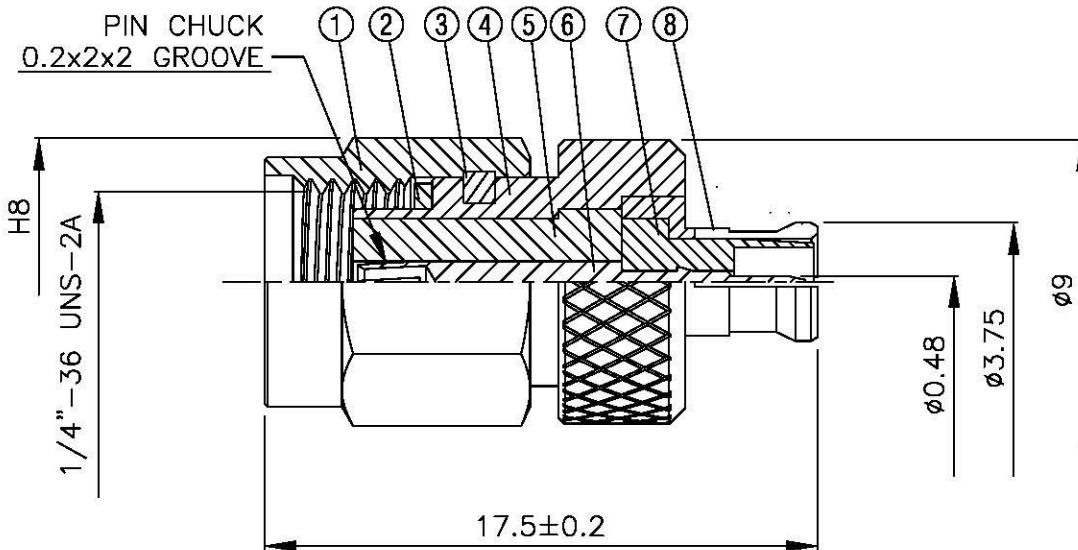

NO	DESCRIPTION	MATERIAL	QTY	FINISH	REMARK
1	BODY 1	BRASS	1	GOLD	B-SMA0043-G
2	GASKET	SI RUBBER	1	RUBBER	RU-0008
3	WASHER	PH.BRONZE	1	GOLD	W-0012
4	BODY 2	BRASS	1	GOLD	B-SMA0614-G
5	INSULATION 1	TEFLON	1	TEFLON	I-0286T
6	PIN	BE CU	1	GOLD	P-MCX0405-G
7	INSULATION 2	TEFLON	1	TEFLON	I-0276T
8	BODY 4	BRASS	1	GOLD	B-MCX0596-G

**All Connectors**  
 www.allconnectors.de info@allconnectors.de  
 Tel: 0549 711 709503 Fax: 0549 711 709504  
 70794 Ellgerstadt - Germany Kettelerstr. 23

TITLE SMA MALE - MCX MALE  
 ADAPTOR ( REVERSE POLARITY )

PART NO. SMA-60-TGG-RP

DRAWING NO. SMA 60 TGG-RP

DRAWN	MARY	DATE	96.03.31
CHECKED	黄巧君	DATE	
Q.A.	蘇姿潔	DATE	
APPROVAL	徐燦霖	DATE	
REVISION		DATE	

DIMENSIONS ARE IN MILLIMETERS			
UNLESS OTHERWISE SPECIFIED TOLERANCE			
0.5-5=±0.2	120-315=±1		
5-30=±0.4	315-1000=±1.6		
30-120±0.6	1000-2000=±2.4		
SCALE	4:1	SIZE	A