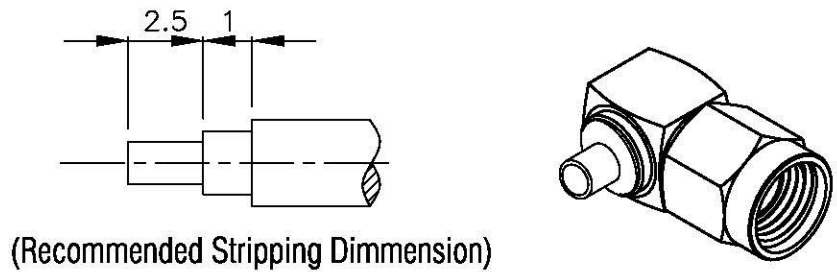

NO	DESCRIPTION	MATERIAL	QTY	FINISH	REMARK
1	SHELL	BRASS	1	GOLD	B-SMA0043-G
2	GASKET	SI RUBBER	1	GOLD	RU-0008
3	WASHER	PH.BRONZE	1	GOLD	W-0012-G
4	INSULATION	TEFLON	1	TEFLON	I-0138T
5	PIN	BE CU	1	GOLD	P-SMA0150-G
6	BODY	BRASS	1	GOLD	B-SMB0253-G
7	INSULATION	TEFLON	1	TEFLON	I-0136T
8	WASHER	BRASS	1	GOLD	W-0023-G
9	BODY	BRASS	1	GOLD	B-SMA0154-G

DRAWING NO. SMA 02V1 TGG-RP

DRAWN	MARY	DATE	96.03.31
CHECKED	黄巧君	DATE	
Q.A.	蘇姿潔	DATE	
APPROVAL	徐燦霖	DATE	
REVISION		DATE	

DIMENSIONS ARE IN MILLIMETERS			
UNLESS OTHERWISE SPECIFIED TOLERANCE			
0.5-5=±0.2	120-315=±1		
5-30=±0.4	315-1000=±1.6		
30-120±0.6	1000-2000=±2.4		
SCALE	4:1	SIZE	A