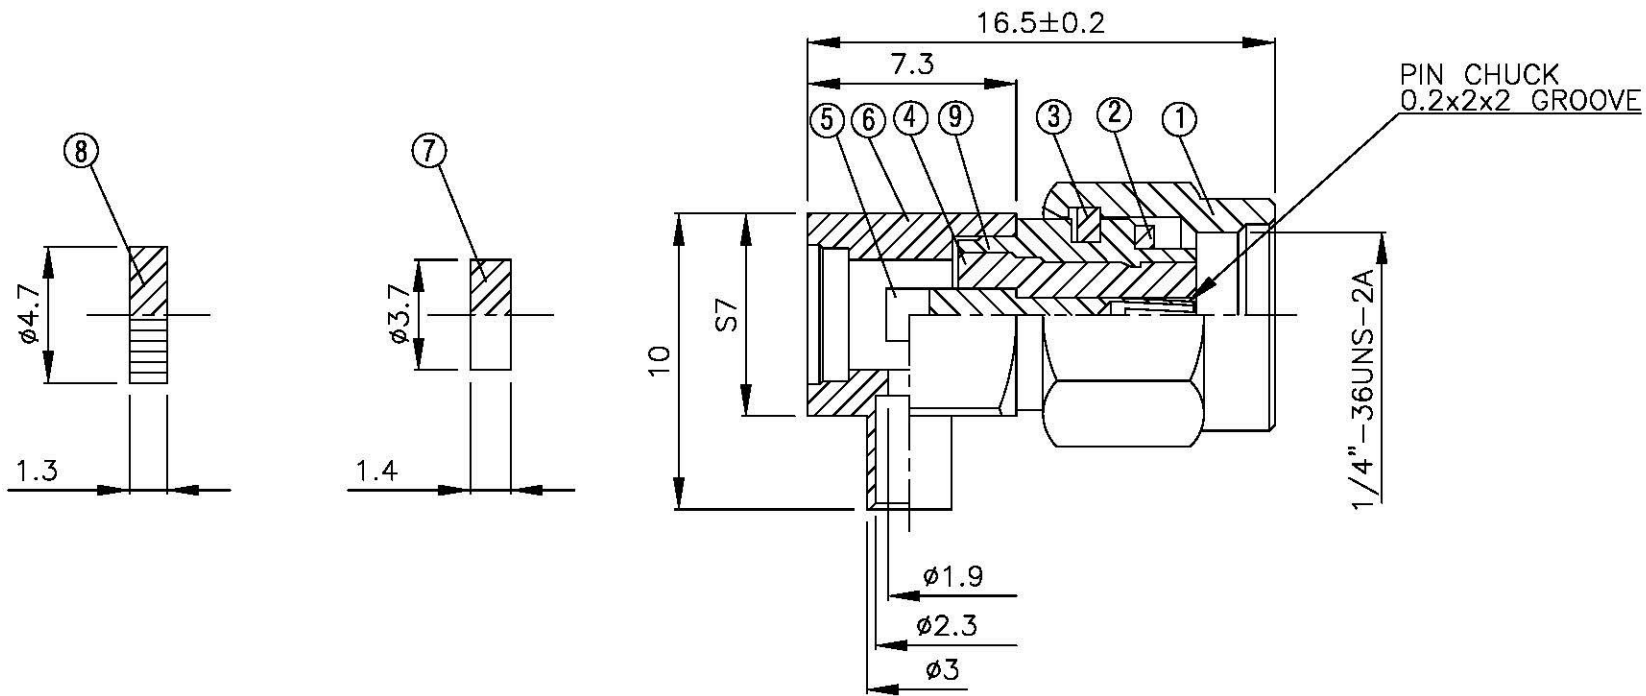

NO	DESCRIPTION	MATERIAL	QTY	FINISH	REMARK
1	SHELL	BRASS	1	GOLD	B-SMA0043-G
2	GASKET	SI RUBBER	1	GOLD	RU-0008
3	WASHER	PH.BRONZE	1	GOLD	W-0012-G
4	INSULATION	TEFLON	1	TEFLON	I-0138T
5	PIN	BE CU	1	GOLD	P-SMA0150-G
6	BODY	BRASS	1	GOLD	B-SMB0253-G
7	INSULATION	TEFLON	1	TEFLON	I-0136T
8	WASHER	BRASS	1	GOLD	W-0023-G
9	BODY	BRASS	1	GOLD	B-SMA0154-G

Allconnectors

www.allconnectors.de
 T. +49 9131 7099502
 info@allconnectors.de
 F. +49 9131 7099504
 70794 Hilderstadt - Germany
 Kettnerstr. 25

TITLE SMA MALE SLDER FOR RG 405 (.085)
 REVERSE POLARITY

PART NO. SMA-02V1-TGG-RP

DRAWING NO. SMA 02V1 TGG-RP

DRAWN	MARY	DATE	96.03.31
CHECKED	黄巧君	DATE	
Q.A.	蘇姿潔	DATE	
APPROVAL	徐燦霖	DATE	
REVISION		DATE	

DIMENSIONS ARE IN MILLIMETERS			
UNLESS OTHERWISE SPECIFIED TOLERANCE			
0.5-5=±0.2	120-315=±1		
5-30=±0.4	315-1000=±1.6		
30-120±0.6	1000-2000=±2.4		
SCALE	4:1	SIZE	A