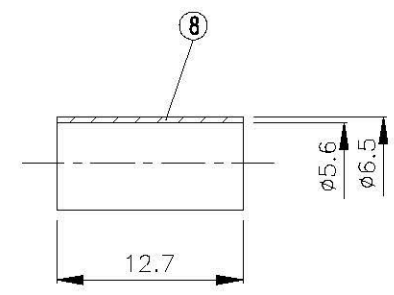

NO	DESCRIPTION	MATERIAL	Q'TY	FINISH	REMARK
1	NUT	BRASS	1	NICKEL	N-0007-N
2	WASHER	BRASS	1	NICKEL	W-0005-N
3	GASKET	SI RUBBER	1	RUBBER	RU-0009
4	BODY	BRASS	1	NICKEL	B-N0049-N
5	INSULATION	TEFLON	1	TEFLON	I-0118-T
6	BODY	BRASS	1	NICKEL	B-N0052-N
7	PIN	BRASS	1	GOLD	P-N0043-G
8	RING	BRASS	1	TEFLON	R-0007-N

All Connectors
www.allconnectors.com
info@allconnectors.com
TEL: 0042-733-700904
70794 Fildorferstr. Germany
TEL: 0042-733-700904
Kottenheuser, 25

TITLE N FEMALE CRIMP FOR
RG58U, 141A/U

PART NO. N-32FV1-TGN

DRAWING NO. N 32FV1 TGN

DRAWN MARY
CHECKED 蘇志欣
Q.A. 蘇姿潔
APPROVAL 徐燦霖

DATE 96.05.04

REVISION

DIMENSIONS ARE IN MILLIMETERS

UNLESS OTHERWISE SPECIFIED TOLERANCE

0.5-5=±0.2	120-315=±1
5-30=±0.4	315-1000=±1.6
30-120=±0.6	1000-2000=±2.4

SCALE 4:1   **SIZE** A

REVISION	
DESCRIPTION	ENGINEER