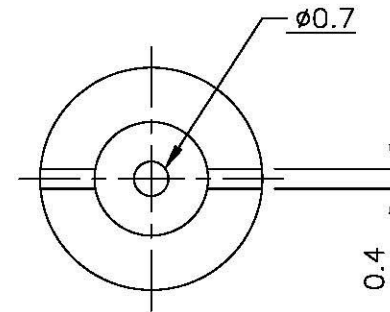

NO	DESCRIPTION	MATERIAL	Q'TY	FINISH
1	LOCK WASHER	BE CU	1	GOLD
2	INSULATION	TEFLON	1	TEFLON
3	INSULATION	TEFLON	1	TEFLON
4	PIN	BE CU	1	GOLD
5	BODY	BRASS	1	GOLD

**All Connectors**  
 www.allconnectors.com info@allconnectors.com  
 Tel: 0949 711 7009503 Fax: 0949 711 7009504  
 70754 Filderstadt - Germany Kettelerstr. 25

TITLE **MMCX MALE EXTENDED REVERSE POLARITY**

PRAT NO. **MMCX-17-TGG-RP**

DRAWING NO. **MMCX 17 TGG RP**

DRAWN **MARY** DATE **96.10.02**

CHECKED **蘇志欣** DATE

Q.A. **蘇姿潔** DATE

APPROVAL **徐燦霖** DATE

REVISION DATE

DIMENSIONS ARE IN MILLIMETERS

UNLESS OTHERWISE SPECIFIED TOLERANCE

0.5-5=±0.2 120-315=±1

5-30=±0.4 315-1000=±1.6

30-120=±0.6 1000-2000=±2.4

SCALE **4:1** SIZE **A**

REVISION

DESCRIPTION	ENGINEER