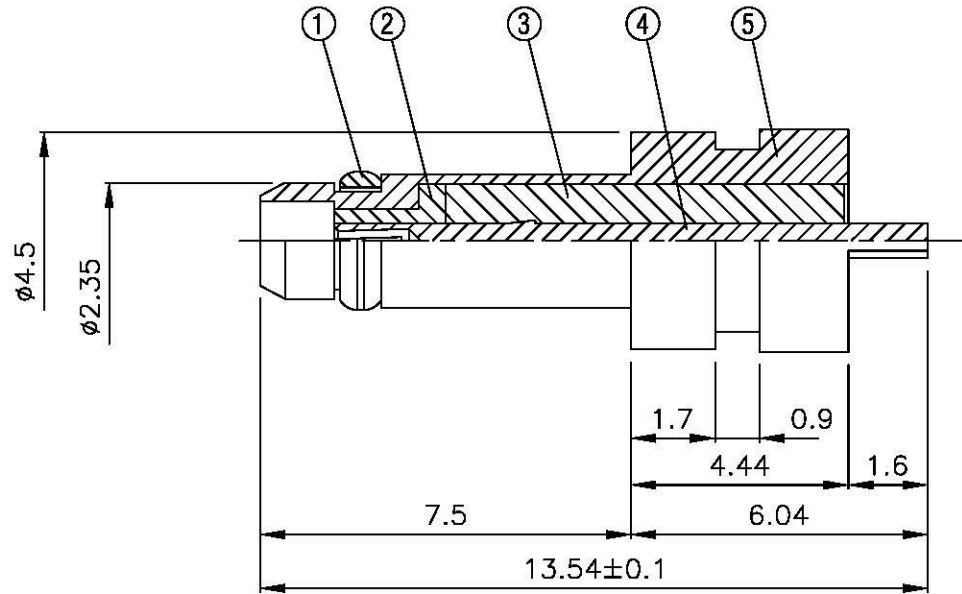

NO	DESCRIPTION	MATERIAL	Q'TY	FINISH
1	LOCK WASHER	BE CU	1	GOLD
2	INSULATION	TEFLON	1	TEFLON
3	INSULATION	TEFLON	1	TEFLON
4	PIN	BE CU	1	GOLD
5	BODY	BRASS	1	GOLD

**All Connectors**  
 www.allconnectors.com info@allconnectors.com  
 Tel: 0949 711 7009503 Fax: 0949 711 7009504  
 70754 Filderstadt - Germany Kettelerstr. 25

TITLE **MMCX MALE EXTENDED REVERSE POLARITY**

PRAT NO. **MMCX-17-TGG-RP**

DRAWING NO. **MMCX 17 TGG RP**

DRAWN **MARY** DATE **96.10.02**

CHECKED **蘇志欣** DATE

Q.A. **蘇姿潔** DATE

APPROVAL **徐燦霖** DATE

REVISION DATE

DIMENSIONS ARE IN MILLIMETERS

UNLESS OTHERWISE SPECIFIED TOLERANCE

0.5-5=±0.2 120-315=±1

5-30=±0.4 315-1000=±1.6

30-120=±0.6 1000-2000=±2.4

SCALE **4:1** SIZE **A**

REVISION

DESCRIPTION	ENGINEER