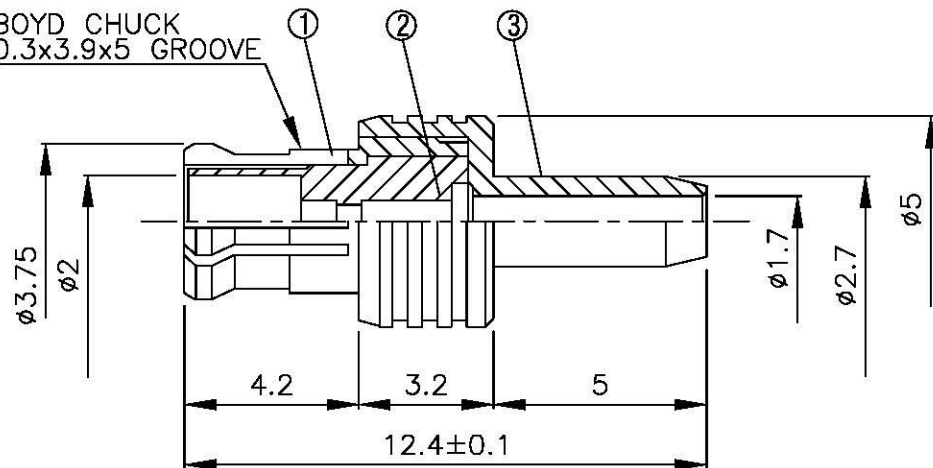

All Connectors

www.allconnectors.de info@allconnectors.de
Tel: 0049 (0) 202 282600 Fax: 0049 (0) 202 282601
70754 Fellbach - Germany Kettelerstr. 20

TITLE MCX MALE CRIMP
FOR RG178U

PART NO. MCX-01M-TGG

DRAWING NO. MCX 01M TGG

DRAWN MARY

CHECKED 黄巧君

Q.A. 蘇姿潔

APPROVAL 徐燦霖

REVISION

DATE 96.04.30

DATE

DATE

DATE

DATE

DIMENSIONS ARE IN MILLIMETERS

UNLESS OTHERWISE SPECIFIED
TOLERANCE

0.5-5=±0.2	120-315=±1
5-30=±0.4	315-1000=±1.6
30-120±0.6	1000-2000=±2.4

SCALE 4:1 SIZE A

REVISION

DESCRIPTION	ENGINEER