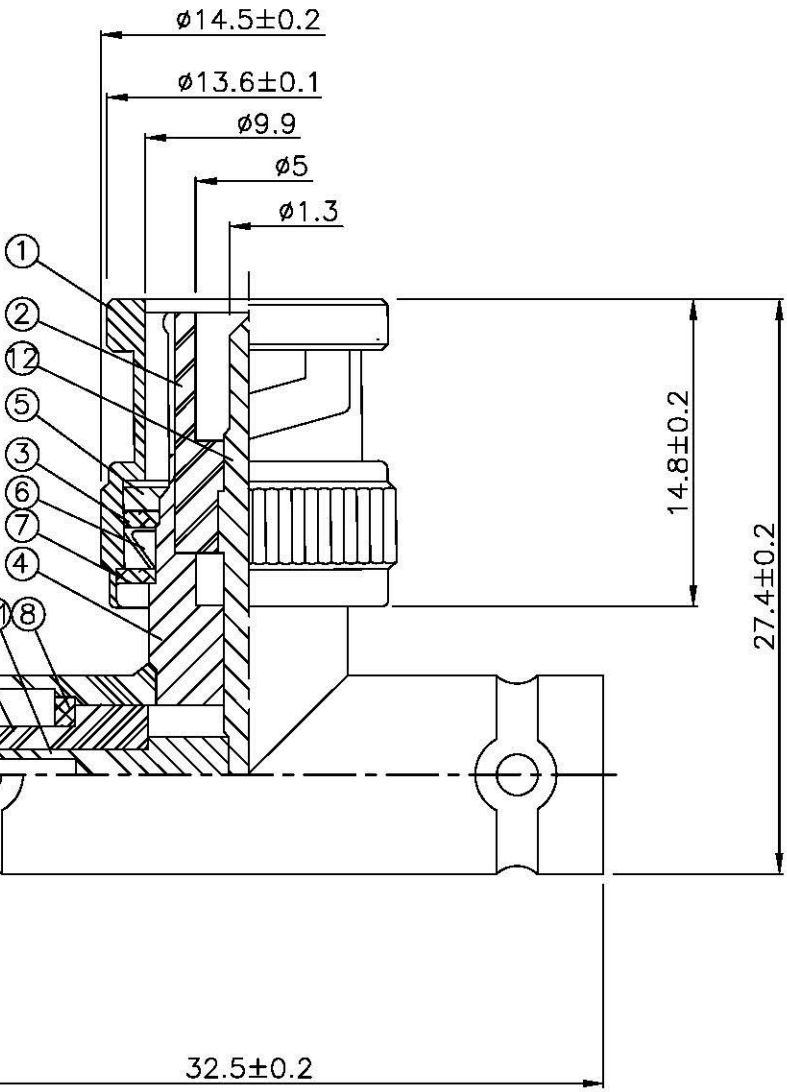

NO	DESCRIPTION	MATERIAL	Q'TY	FINISH
1	SHELL	BRASS	1	NICKEL
2	INSULATION 1	DELRIN	1	DELRIN
3	WASHER 1	BRASS	1	NICKEL
4	BODY 1	BRASS	1	NICKEL
5	GASKET	RUBBER	1	RUBBER
6	SPRING	SK-5	1	NICKEL
7	WASHER 2	BRASS	1	NICKEL
8	WASHER 3	BRASS	1	NICKEL
9	BODY 2	BRASS	1	NICKEL
10	INSULATION 2	DELRIN	2	DELRIN
11	PIN 1	BRASS	1	GOLD
12	PIN 2	BRASS	1	GOLD

All Connectors
 www.allconnectors.de info@allconnectors.de
 Tel.: 0049 711 700904 Fax: 0049 711 700904
 70734 Filzlochstr. - Germany Kettingenstr. 25

TITLE: **BNC FEMALE-MALE-FEMALE ADAPTOR**

PART NO.: **BNC-24-DGN**

DRAWING NO.: **BNC 24 DGN**

DRAWN MARY DATE 96.06.18

CHECKED 蘇志欣 DATE

Q.A. 蘇姿潔 DATE

APPROVAL 徐燦霖 DATE

REVISION DATE

DIMENSIONS ARE IN MILLIMETERS

UNLESS OTHERWISE SPECIFIED TOLERANCE

0.5-5=±0.2 120-315=±1

5-30=±0.4 315-1000=±0.6

30-120=±0.6 1000-2000=±2.4

SCALE 4:1 SIZE A

REVISION	
DESCRIPTION	ENGINEER