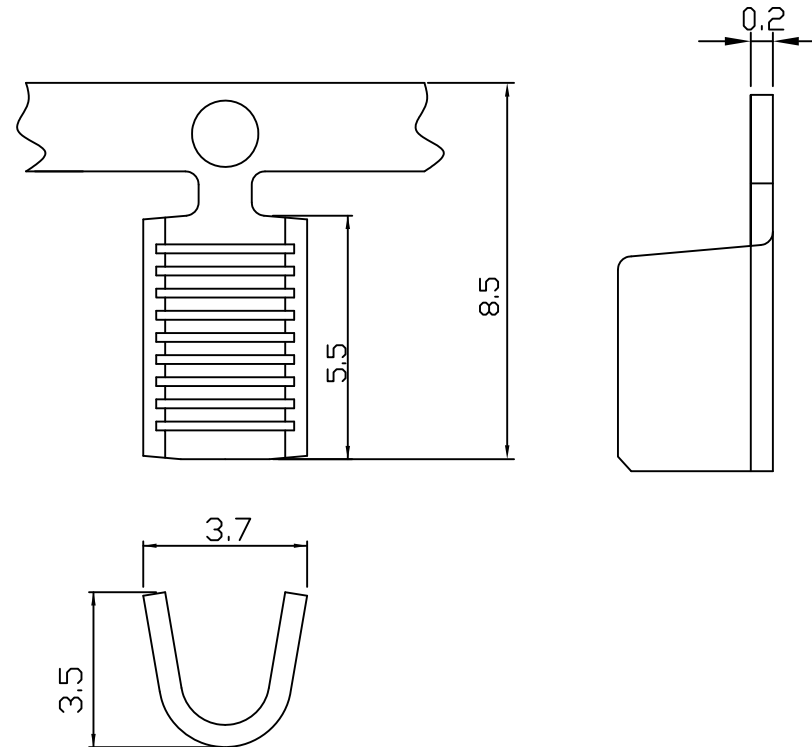

SPLICE TERMINAL SERIES

unit:mm

PART/NO.	WIRE RANGE	THICKNESS	MATERIAL	FINISH	QTY/REEL
2153	#8-#14	0.4mm	BRASS	—	3000