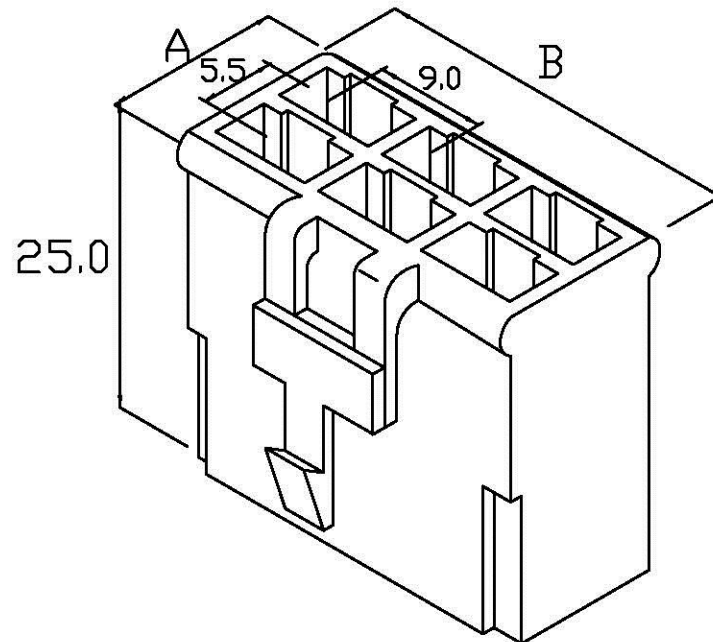

E761-S SERIES

unit:mm

Features:

- * MAT'L: NYLON 66 UL 94V-2
- * MATES WITH E761
SERIES TERMINAL
- * MATES WITH: E661-S
SERIES HOUSING

E761H-01S

E761H-02S

E761H-03S

E761H-04S
(2X2)

E761H-06S
(2X3)

E761H-08S
(2X4)

| PRAT NO | A | B |
|----------------|------|------|
| E761H-01S | 6.5 | 10.0 |
| E761H-02S | 15.3 | 10.0 |
| E761H-03S | 16.5 | 13.0 |
| E761H-04S(2X2) | 12.0 | 19.0 |
| E761H-06S(2X3) | 12.0 | 28.0 |
| E761H-08S(2X4) | 12.0 | 37.0 |