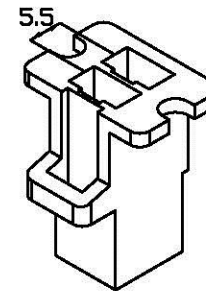

PRAT NO	A	B
E761H-02K	14.0	20.0
E761H-03K	17.5	13.0
E761H-04K(2X2)	14.0	19.0
E761H-06K(2X3)	14.0	37.6
E761H-08K(2X4)	14.0	47.1

E761H-02K