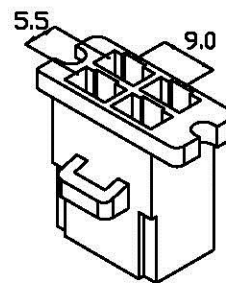

E761H-04K
(2X2)