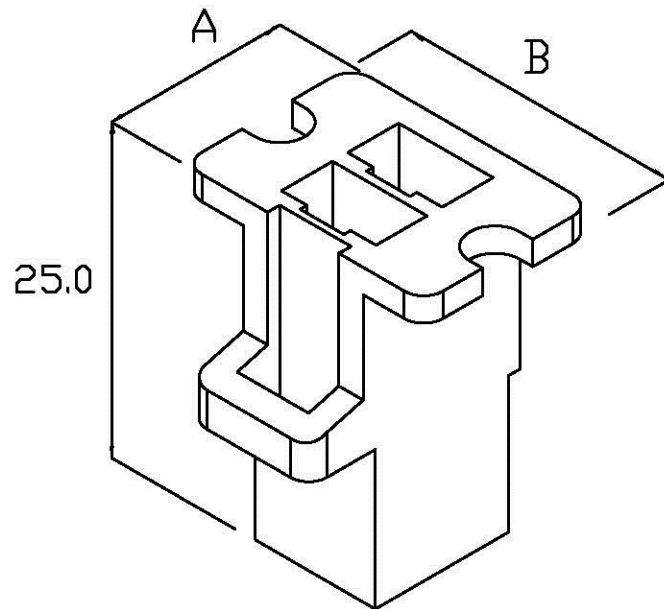

E761H-K SERIES

unit:mm

Features:

- * MAT'L: NYLON 66 UL 94V-2
- * MATES WITH E761 SERIES TERMINAL
- * MATES WITH E661H-K SERIES HOUSING

PRAT NO	A	B
E761H-02K	14.0	20.0
E761H-03K	17.5	13.0
E761H-04K(2X2)	14.0	19.0
E761H-06K(2X3)	14.0	37.6
E761H-08K(2X4)	14.0	47.1