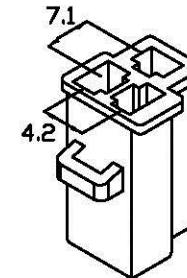

E761H-K SERIES

unit:mm

Features:

- MAT'L: NYLON 66 UL 94V-2
- MATES WITH E761 SERIES TERMINAL
- MATES WITH E661H-K SERIES HOUSING

PRAT NO	A	B
E761H-02K	14.0	20.0
E761H-03K	17.5	13.0
E761H-04K(2X2)	14.0	19.0
E761H-06K(2X3)	14.0	37.6
E761H-08K(2X4)	14.0	47.1

E761H-03K