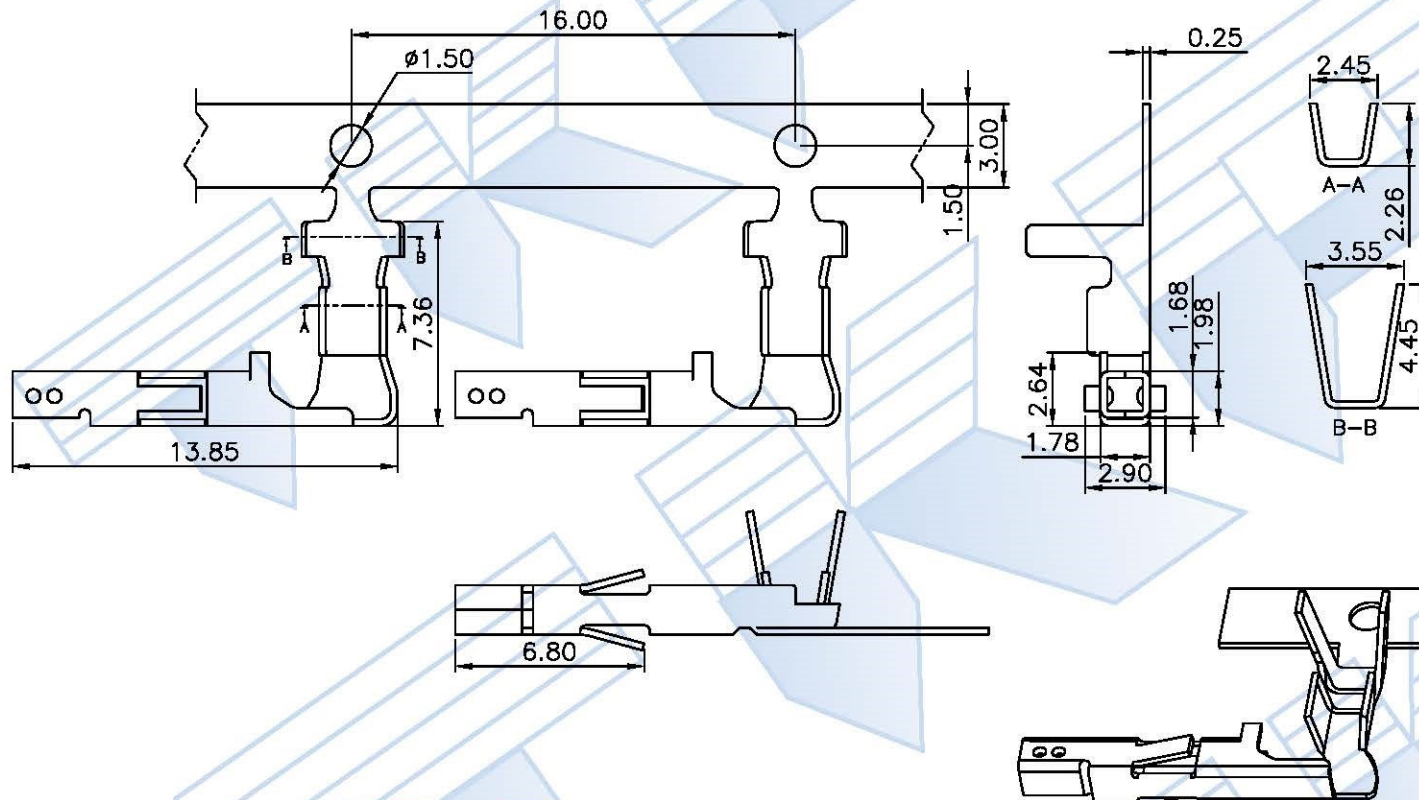

ROHS Compliant

Allconnectors

www.allconnectors.de
Tel.: 0049 711 7009503
70794 Filderstadt - Germany

info@allconnectors.de
Fax: 0049 711 7009504
Kettnerstr. 25

NOTE :
 * Material : Brass(Lead Free)
 * Finish : Plated Tin over Nickel
 * Applicable wire range : AWG #24-#18
 * Used in H6657R1L series housings

ENTWURF

PART NO.	6657TPL(LF)			Part NO.	Material	Color/Finish	Remark	APPROVAL
TITLE	4.20mm Wire to Wire							DRAWN:
THIRD ANGLE	SCALE	UNIT	SHEET NO	TOLERANCE	DATE	ODD NUMBERS	REV	CHECKED:
	4:1	mm	1/1	.X± 0.30 .XXX±0.10 .XX± 0.20 ANGLE±2'	2011.08.12	ENG950921	A1	APPROVED:
	420-072		C420-001					ENTWURF