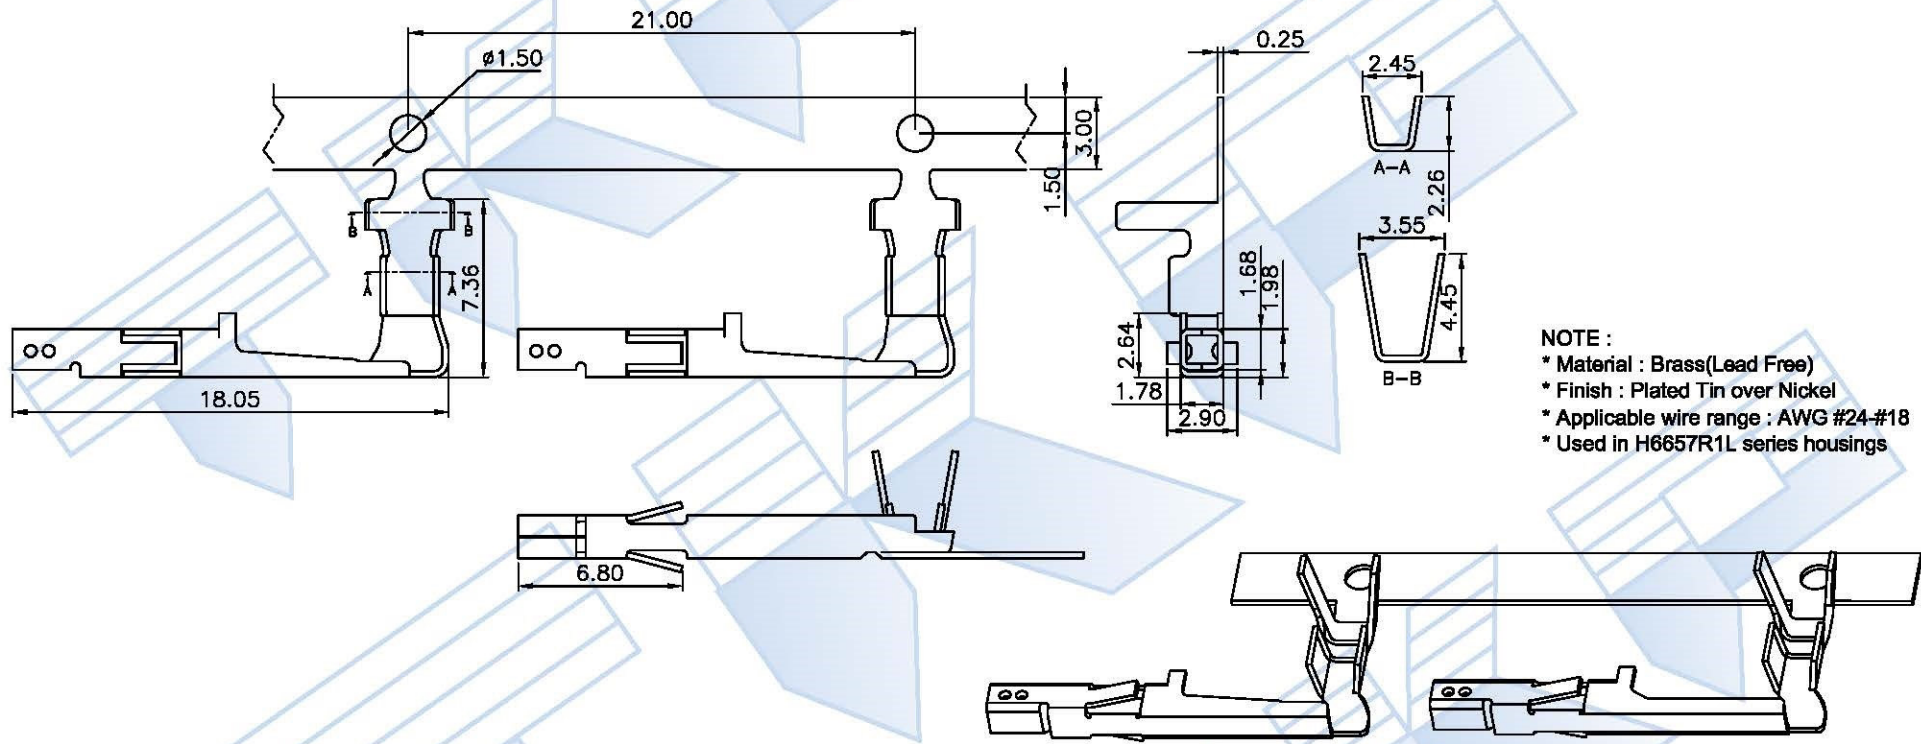

ROHS Compliant

All Connectors

www.allconnectors.de
Tel.: 0049 711 7009503
70794 Filderstadt - Germany

info@allconnectors.de
Fax: 0049 711 7009504
Kettenerstr. 25

NOTE :
 * Material : Brass(Lead Free)
 * Finish : Plated Tin over Nickel
 * Applicable wire range : AWG #24-#18
 * Used in H6657R1L series housings

ENTWURF

PART NO.	6657TPL-1(LF)			Part NO.	Material	Color/Finish	Remark	APPROVAL
TITLE	4.20mm Wire to Wire							DRAWN:
THIRD ANGLE	SCALE	UNIT	SHEET NO	TOLERANCE	DATE	ODD NUMBERS	REV	CHECKED:
	4:1	mm	1/1	.X± 0.30 .XXX±0.10 .XX± 0.20 ANGLE±2'	2011.08.12	ENG950922	A1	APPROVED:
	420-073		C420-001					ENTWURF