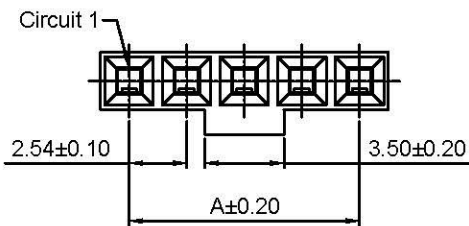

Ordering Information & Dimensions:

PART NO.	Dimensions		PART NO.	Dimensions	
	A	B		A	B
A2541H-1P	---	2.54	A2541H-21P	50.80	53.34
A2541H-2P	2.54	5.08	A2541H-22P	53.34	55.88
A2541H-3P	5.08	7.62	A2541H-23P	55.88	58.42
A2541H-4P	7.62	10.16	A2541H-24P	58.42	60.96
A2541H-5P	10.16	12.70	A2541H-25P	60.96	63.50
A2541H-6P	12.70	15.24	A2541H-26P	63.50	66.04
A2541H-7P	15.24	17.78	A2541H-27P	66.04	68.58
A2541H-8P	17.78	20.32	A2541H-28P	68.58	71.12
A2541H-9P	20.32	22.86	A2541H-29P	71.12	73.66
A2541H-10P	22.86	25.40	A2541H-30P	73.66	76.20
A2541H-11P	25.40	27.94	A2541H-31P	76.20	78.74
A2541H-12P	27.94	30.48	A2541H-32P	78.74	81.28
A2541H-13P	30.48	33.02	A2541H-33P	81.28	83.82
A2541H-14P	33.02	35.56	A2541H-34P	83.82	86.36
A2541H-15P	35.56	38.10	A2541H-35P	86.36	88.90
A2541H-16P	38.10	40.64	A2541H-36P	88.90	91.44
A2541H-17P	40.64	43.18	A2541H-37P	91.44	93.98
A2541H-18P	43.18	45.72	A2541H-38P	93.98	96.52
A2541H-19P	45.72	48.26	A2541H-39P	96.52	99.06
A2541H-20P	48.26	50.80	A2541H-40P	99.06	101.60

Unit: mm

A2541H-N

2.54mm Pitch Single Row Housing

Reference Informations:

- *Material: PBT, UL94V-0
- *Suitable A2541 series Terminal
- *Mates with A2541 series Single row Pin Header
- *Color: Black

Ordering Information & Dimensions: