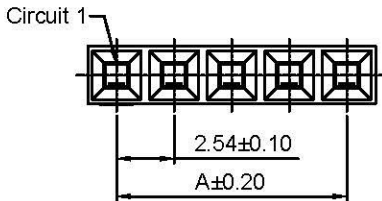

Ordering Information & Dimensions:

PART NO.	Dimensions		PART NO.	Dimensions	
	A	B		A	B
A2541H-1P	---	2.54	A2541H-21P	50.80	53.34
A2541H-2P	2.54	5.08	A2541H-22P	53.34	55.88
A2541H-3P	5.08	7.62	A2541H-23P	55.88	58.42
A2541H-4P	7.62	10.16	A2541H-24P	58.42	60.96
A2541H-5P	10.16	12.70	A2541H-25P	60.96	63.50
A2541H-6P	12.70	15.24	A2541H-26P	63.50	66.04
A2541H-7P	15.24	17.78	A2541H-27P	66.04	68.58
A2541H-8P	17.78	20.32	A2541H-28P	68.58	71.12
A2541H-9P	20.32	22.86	A2541H-29P	71.12	73.66
A2541H-10P	22.86	25.40	A2541H-30P	73.66	76.20
A2541H-11P	25.40	27.94	A2541H-31P	76.20	78.74
A2541H-12P	27.94	30.48	A2541H-32P	78.74	81.28
A2541H-13P	30.48	33.02	A2541H-33P	81.28	83.82
A2541H-14P	33.02	35.56	A2541H-34P	83.82	86.36
A2541H-15P	35.56	38.10	A2541H-35P	86.36	88.90
A2541H-16P	38.10	40.64	A2541H-36P	88.90	91.44
A2541H-17P	40.64	43.18	A2541H-37P	91.44	93.98
A2541H-18P	43.18	45.72	A2541H-38P	93.98	96.52
A2541H-19P	45.72	48.26	A2541H-39P	96.52	99.06
A2541H-20P	48.26	50.80	A2541H-40P	99.06	101.60

Unit: mm

A2541H-N

2.54mm Pitch Single Row Housing

Reference Informations:

- *Material: PBT, UL94V-0
- *Suitable A2541 series Terminal
- *Mates with A2541 series Single row Pin Header
- *Color: Black

Ordering Information & Dimensions: