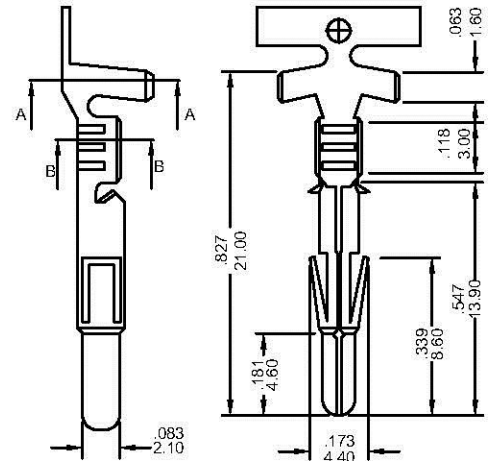

### FEATURES:

- . Mates with VEN [2130-TM] Series Female connector
- . Accepts AWG 14-24 wire range
- . Material is Brass
- . Qty/Reel: T: 3500 pcs/reel  
TH: 2500 pcs/reel

UNIT: INCH  
MM

Wire Gauge (AWG)	14	16	18	20	22	24
Pull Out Force (lb)	35	30	20	15	12	8

### Ordering Information 2130-TM Series

Series No.	Wire (AWG)	Material	Contact Plating	
2130-TM	- T	BS	- T	- PB
	- TH	- TBS	- T	- PB
2130-TM Series	T: (18-24) AWG TH: (14-20) AWG	TBS: Brass	T: Tin	RoHs

### FEATURES:

- . Mates with VEN [2130-TF] Series Female connector
- . Accepts AWG 14-24 wire range
- . Material is Brass
- . Qty/Reel: T: 3500 pcs/reel  
TH: 2500 pcs/reel

UNIT: INCH  
MM

Wire Gauge (AWG)	14	16	18	20	22	24
Pull Out Force (lb)	35	30	20	15	12	8

### Ordering Information 2130-TF Series

Series No.	Wire (AWG)	Material	Contact Plating	
2130-TF	- T	BS	- T	- PB
	- TH	- TBS	- T	- PB
2130-TF Series	T: (18-24) AWG TH: (14-20) AWG	TBS: Brass	T: Tin	RoHs