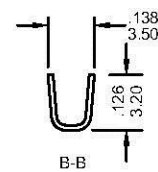

### FEATURES:

- . Mates with VEN [2130-TM] Series Female connector
- . Accepts AWG 14-24 wire range
- . Material is Brass
- . Qty/Reel: T: 3500 pcs/reel  
TH: 2500 pcs/reel

UNIT: INCH  
MM

Wire Gauge (AWG)	14	16	18	20	22	24
Pull Out Force (lb)	35	30	20	15	12	8

### Ordering Information 2130-TM Series

Series No.	Wire (AWG)	Material	Contact Plating	
2130-TM	- T	BS	- T	- PB
	- TH	- TBS	- T	- PB
2130-TM Series	T: (18-24) AWG TH: (14-20) AWG	TBS: Brass	T: Tin	RoHs

### FEATURES:

- . Mates with VEN [2130-TF] Series Female connector
- . Accepts AWG 14-24 wire range
- . Material is Brass
- . Qty/Reel: T: 3500 pcs/reel  
TH: 2500 pcs/reel

UNIT: INCH  
MM

Wire Gauge (AWG)	14	16	18	20	22	24
Pull Out Force (lb)	35	30	20	15	12	8

### Ordering Information 2130-TF Series

Series No.	Wire (AWG)	Material	Contact Plating	
2130-TF	- T	BS	- T	- PB
	- TH	- TBS	- T	- PB
2130-TF Series	T: (18-24) AWG TH: (14-20) AWG	TBS: Brass	T: Tin	RoHs