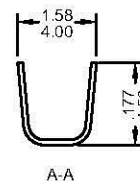

### FEATURES:

- . Mates with VEN [2130-TM] Series Female connector
- . Accepts AWG 14-24 wire range
- . Material is Brass
- . Qty/Reel: T: 3500 pcs/reel  
TH: 2500 pcs/reel

UNIT: INCH  
MM

Wire Gauge (AWG)	14	16	18	20	22	24
Pull Out Force (lb)	35	30	20	15	12	8

### Ordering Information 2130-TM Series

Series No.	Wire (AWG)	Material	Contact Plating	
2130-TM	- T	BS	- T	- PB
	- TH	- TBS	- T	- PB
2130-TM Series	T: (18-24) AWG TH: (14-20) AWG	TBS: Brass	T: Tin	RoHs

### FEATURES:

- . Mates with VEN [2130-TF] Series Female connector
- . Accepts AWG 14-24 wire range
- . Material is Brass
- . Qty/Reel: T: 3500 pcs/reel  
TH: 2500 pcs/reel

UNIT: INCH  
MM

Wire Gauge (AWG)	14	16	18	20	22	24
Pull Out Force (lb)	35	30	20	15	12	8