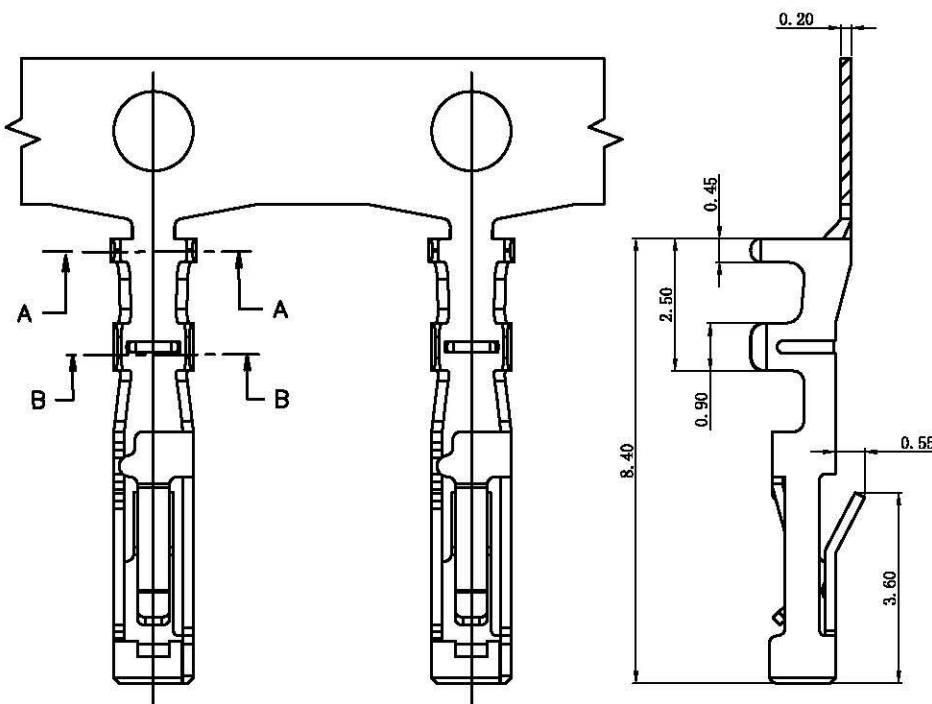

C2003 Series 2.00mm Pitch Series Wire to Wire Connectors

C2003HM-NP-POWH

2.00mm Pitch Single Row Housing

Reference Informations:

*Material:

Housing: PBT UL94V-0/White

*Suitable LDZY C2003 series Terminal

*Mates with LDZY C2003 Female Housing

Ordering Information & Dimensions

Poles	Dimensions (mm)		
	A	B	C
02	2.00	8.00	4.60
03	4.00	10.00	6.60
04	6.00	12.00	8.60
05	8.00	14.00	10.60
06	10.00	16.00	12.60
07	12.00	18.00	14.60
08	14.00	20.00	16.60
09	16.00	22.00	18.60
10	18.00	24.00	20.60
11	20.00	26.00	22.60
13	24.00	30.00	26.60

C2003TF-PT1

2.00mm Pitch Terminal

Reference Informations:

*Material: Phosphor Bronze/Tin-plated

*Mates with LDZY C2003 series Housing

Ordering Information & Specifications

Part No	Wire Range	Insulation O.D.	Material	Finish	Qty/reel
C2003TF-PT1	AWG#24-#28	1.40mm(max)	Phosphor Bronze	Tin-plated	10,000pcs