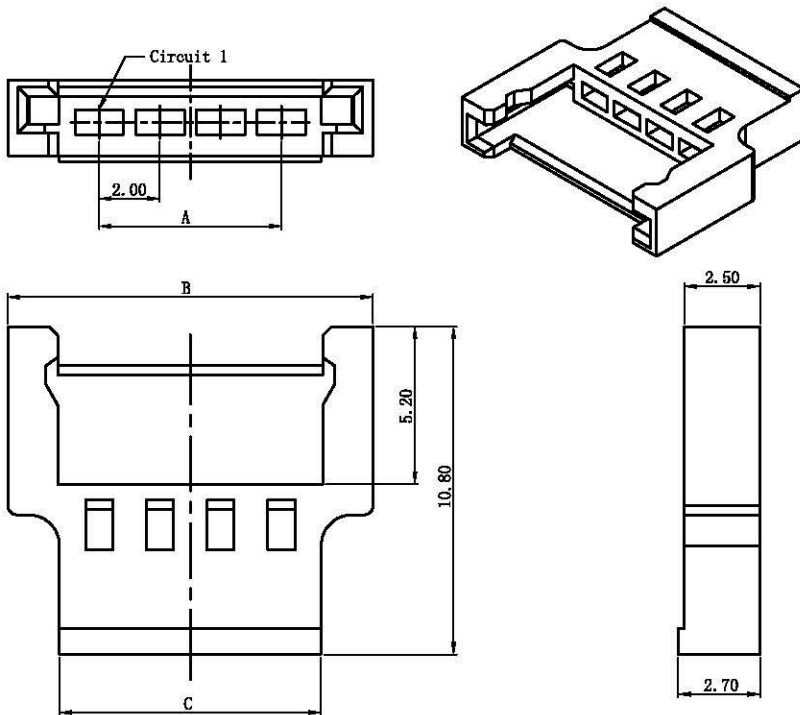

C2003 Series 2.00mm Pitch Series Wire to Wire Connectors

C2003HM-NP-POWH

2.00mm Pitch Single Row Housing

Reference Informations:

*Material:

Housing: PBT UL94V-0/White

*Suitable LDZY C2003 series Terminal

*Mates with LDZY C2003 Female Housing

Ordering Information & Dimensions

Poles	Dimensions (mm)		
	A	B	C
02	2.00	8.00	4.60
03	4.00	10.00	6.60
04	6.00	12.00	8.60
05	8.00	14.00	10.60
06	10.00	16.00	12.60
07	12.00	18.00	14.60
08	14.00	20.00	16.60
09	16.00	22.00	18.60
10	18.00	24.00	20.60
11	20.00	26.00	22.60
13	24.00	30.00	26.60

C2003TF-PT1

2.00mm Pitch Terminal

Reference Informations:

*Material: Phosphor Bronze/Tin-plated

*Mates with LDZY C2003 series Housing

Ordering Information & Specifications

Part No	Wire Range	Insulation O.D.	Material	Finish	Qty/reel
C2003TF-PT1	AWG#24-#28	1.40mm(max)	Phosphor Bronze	Tin-plated	10,000pcs