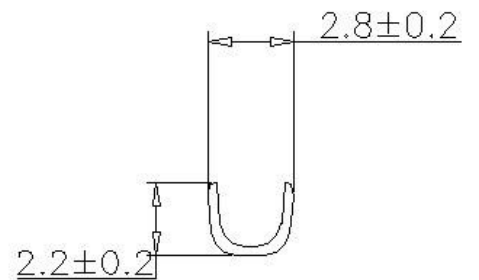

A-A

B-B

MODEL NO.	ws270	
DWN	TONY	DATE 07/04/18
CHK		DATE

**All Connectors**

www.allconnectors.eu | info@allconnectors.eu  
Tel. +49 (0)711 / 358 110 20 | Fax +49 (0)711 / 358 110 25

DON'T SCALE THE DRAWING	MATERIAL : BRASS	PART NO.		TOLERANCE
ALL DIMENSIONS ARE IN MM	QTY	SK/	SCALE 4:1	TITLE
				WS2700001-30C
				AWG 22-18#