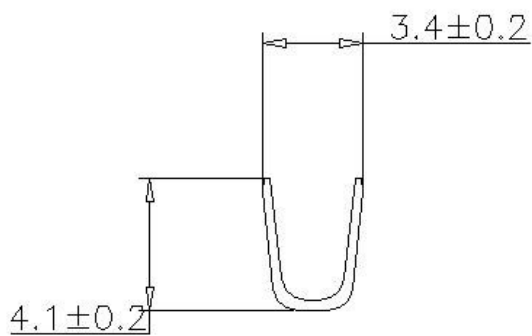

A-A

B-B

MODEL NO.	ws270	
DWN	TONY	DATE 07/04/18
CHK		DATE

**All Connectors**

www.allconnectors.eu | info@allconnectors.eu  
Tel. +49 (0)711 / 358 110 20 | Fax +49 (0)711 / 358 110 25

DON'T SCALE THE DRAWING	MATERIAL : BRASS	PART NO.		TOLERANCE
ALL DIMENSIONS ARE IN MM	QTY	SK/	SCALE 4:1	TITLE
				WS2700001-30C
				AWG 22-18#