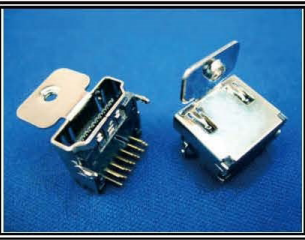

**TOLERANCES ARE**

X ±
.X ±
.XX ±
.XXX ±
ANG ±

**ORDER INFORMATION**

DESCRIPTION: HDMI RECEPTACLE THROUGH HOLE LOW PROFILE WITH FLANGE