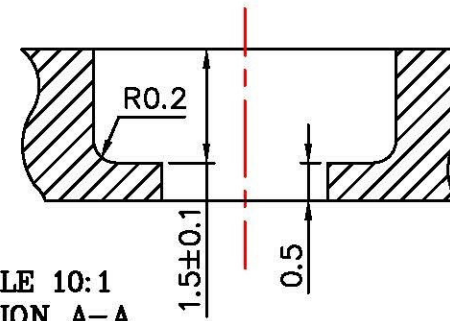

MATERIAL & FINISH
ZINC ALLOY, NICKEL PLATED

SCALE 10:1
SECTION A-A

All Connectors
 www.allconnectors.de info@allconnectors.de
 Tel.: 0049 7141 7000503 Fax: 0049 7141 7000504
 70794 Filderstadt - Germany Kellenmerstr. 25

Title	FC STYLE HOUSING FC-雷射光源基座			
P/N	F-269	Checked By	Drawn By	Approved By
D/N	F-269,R	柯 92,12,22 宏融	趙 92,12,22 龍鴻	白 92,12,22 添發
SCALE	2:1			
UNIT		MM		

Note:
Tolerances:
X. ±0.5
X.X ±0.3
X.XX±0.2

Revised dimensions and description