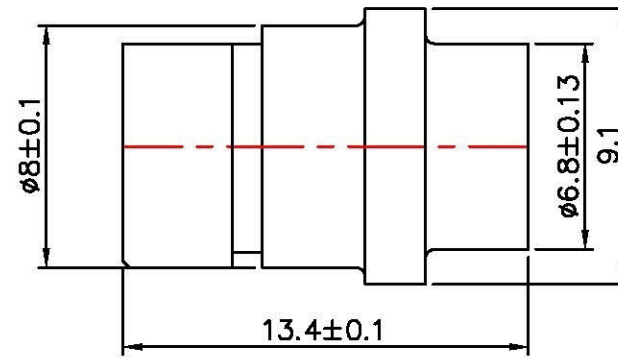

MATERIAL & FINISH
ZINC ALLOY, NICKEL PLATED

SCALE 10:1
SECTION A-A

All Connectors
 www.allconnectors.de info@allconnectors.de
 Tel.: 0049 7141 7000503 Fax: 0049 7141 7000504
 70794 Filderstadt - Germany Kellenmerstr. 25

Title	FC STYLE HOUSING FC-雷射光源基座			
P/N	F-269	Checked By	Drawn By	Approved By
D/N	F-269,R	柯 92,12,22 宏融	趙 92,12,22 龍鴻	白 92,12,22 添發
SCALE	2:1			
UNIT		MM		

Note:
Tolerances:
X. ±0.5
X.X ±0.3
X.XX±0.2

Revised dimensions and description