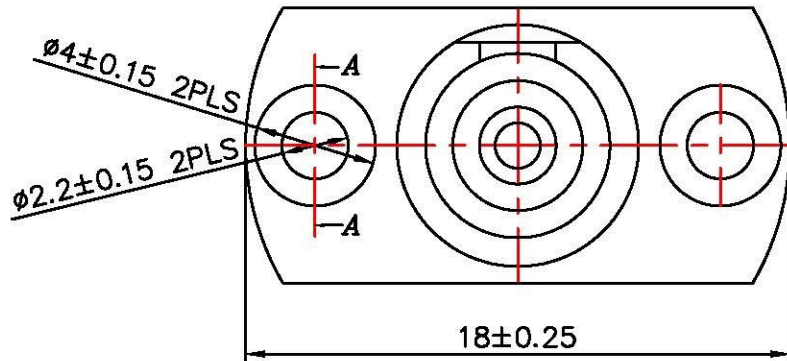

MATERIAL & FINISH
ZINC ALLOY, NICKEL PLATED

SCALE 10:1
SECTION A-A

All Connectors
 www.allconnectors.de info@allconnectors.de
 Tel.: 0049 7141 7000503 Fax: 0049 7141 7000504
 70794 Filderstadt - Germany Kellenmerstr. 25

Title	FC STYLE HOUSING FC-雷射光源基座			
P/N	F-269	Checked By	Drawn By	Approved By
D/N	F-269,R	柯 92,12,22 宏融	趙 92,12,22 龍鴻	白 92,12,22 添發
SCALE	2:1			
UNIT		MM		

Note:
Tolerances:
X. ±0.5
X.X ±0.3
X.XX±0.2

Revised dimensions and description