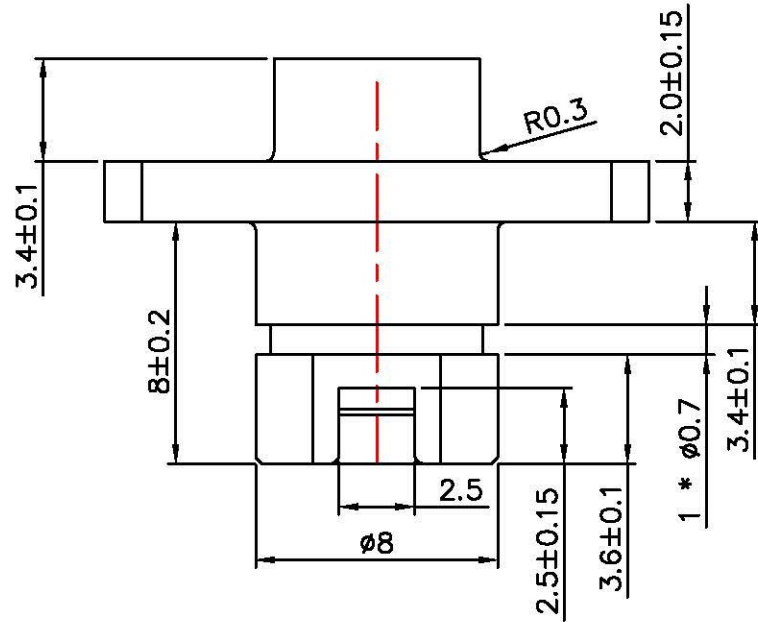

MATERIAL & FINISH
ZINC ALLOY, NICKEL PLATED

SCALE 10:1
SECTION A-A

All Connectors
 www.allconnectors.de info@allconnectors.de
 Tel.: 0049 7141 7000503 Fax: 0049 7141 7000504
 70794 Filderstadt - Germany Kellenmerstr. 25

Title	FC STYLE HOUSING FC-雷射光源基座			
P/N	F-269	Checked By	Drawn By	Approved By
D/N	F-269,R	柯 92,12,22 宏融	趙 92,12,22 龍鴻	白 92,12,22 添發
SCALE	2:1			
UNIT		MM		

Note:
Tolerances:
X. ±0.5
X.X ±0.3
X.XX±0.2

Revised dimensions and description