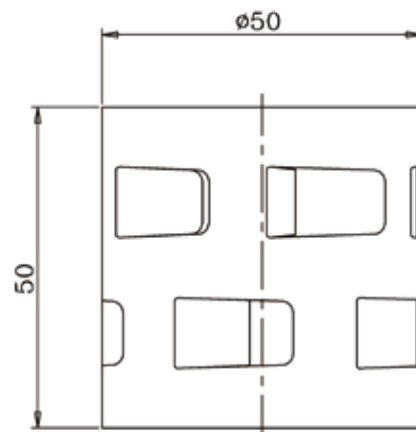

Material: SUS304

Thickness: 0.5mm

Color: Natural

Quantity: 350pcs/package

Application: Filler for absorption tower

		Material		SUS304			
Designed by		Checked by	Approved by - date		File name	Date	Scale
 <small>www.allconnectors.eu info@allconnectors.eu Tel. +49 (0)711 / 358 110 20 Fax +49 (0)711 / 358 110 25</small>				<h2>PR5005</h2>			
						Edition	Sheet