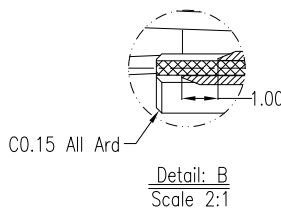

REV.	ECN.NO.	DATE
A	RELEASED	08/21/08
B	Modify Drawing	09/08/09

Pin No.	Signal Type	Pin No.	Signal Type
1	In	11	GND
2	GND	12	In
3	In	13	CONFIG(see note 1)
4	In	14	CONFIG(see note 1)
5	GND	15	I/O
6	In	16	GND
7	In	17	I/O
8	GND	18	Out
9	In	19	RTN
10	In	20	Power Out(see note 2)

NOTES:

*Material

Housing&Sheath: LCP+50%G.F., UL 94V-0 Rated;
Color: Black.

Shield: Brass.

Plating: Nickle(40~80u") Plating .

Contact: Brass.

Plating: Gold Plating Over Nickel(40~80u") on
Contact Area; Tin(100~250u") Plating On
Solder Tail.

*Electrical Specification

Operation Voltage: 40 VAC max.

Current Rating: 0.5 Ampere per contact

Contact Resistance: 30mΩ max.

Insulation Resistance: 100MΩ min.

Dielectric Withstanding Voltage: 500 VAC

*Environmental

Operating Temperature: -20°C to +85°C

*How To Order

WDPE-20F4L1BH 3

Series NO. _____
Number of Contacts _____
Gold A:Flash _____
D:15u" F:30u" _____
4:Straddle Type _____
L:LCP _____
3:Tray
Blank:No Mark
H:Halogen Free
+ RoHs-Compliance
B:Brass
1:Black

REV	1.Change the view of the Housing and Sheath;2.Change Product Code	
Units	mm	Scale 2:1
Tolerance Unless Otherwise Specified		Drawing By Data
.X	~ ±0.38	Lulu 09/08/09
.XX	~ ±0.25	Reviewed By Data
.XXX	~ ±0.20	Rosh 09/08/09
Angle	~ ± 3°	Approval By Data
		Roger 09/08/09

All Connectors

Date 09/08/09
Sheet 1 of 1
Title DisplayPort External Straddle Type Male Connector

Third Angle Projection

Drawing No. WDPE-20PS-AN-W037 REV B

REV	1.Change the view of the Housing and Sheath;2.Change Product Code	
Units	mm	Scale 2:1
Tolerance Unless Otherwise Specified		Drawing By Data
.X	~ ±0.38	Lulu 09/08/09
.XX	~ ±0.25	Reviewed By Data
.XXX	~ ±0.20	Rosh 09/08/09
Angle	~ ± 3°	Approval By Data
		Roger 09/08/09

All Connectors

Date 09/08/09
Sheet 1 of 1
Title DisplayPort External Straddle Type Male Connector

Third Angle Projection

Drawing No. WDPE-20PS-AN-W037 REV B