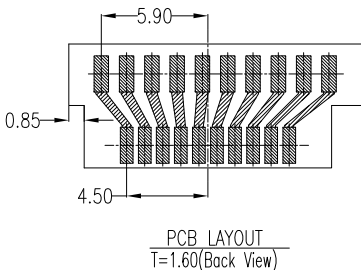

REV.	ECN.NO.	DATE
A	RELEASED	08/21/08
B	Modify Drawing	09/08/09

Pin No.	Signal Type	Pin No.	Signal Type
1	In	11	GND
2	GND	12	In
3	In	13	CONFIG(see note 1)
4	In	14	CONFIG(see note 1)
5	GND	15	I/O
6	In	16	GND
7	In	17	I/O
8	GND	18	Out
9	In	19	RTN
10	In	20	Power Out(see note 2)

NOTES:

*Material

Housing&Sheath: LCP+50%G.F., UL 94V-0 Rated;
Color: Black.

Shield: Brass.

Plating: Nickle(40~80u") Plating .

Contact: Brass.

Plating: Gold Plating Over Nickel(40~80u") on
Contact Area; Tin(100~250u") Plating On
Solder Tail.

*Electrical Specification

Operation Voltage: 40 VAC max.

Current Rating: 0.5 Ampere per contact

Contact Resistance: 30mΩ max.

Insulation Resistance: 100MΩ min.

Dielectric Withstanding Voltage: 500 VAC

*Environmental

Operating Temperature: -20°C to +85°C

*How To Order

WDPE-20F4L1BH 3

Series NO. _____
Number of Contacts _____
Gold A:Flash _____
D:15u" F:30u" _____
4:Straddle Type _____
L:LCP _____
3:Tray
Blank:No Mark
H:Halogen Free
+ RoHs-Compliance
B:Brass
1:Black

REV	1.Change the view of the Housing and Sheath;2.Change Product Code	
Units	mm	Scale 2:1
Tolerance Unless Otherwise Specified		Drawing By Data
.X	~ ±0.38	Lulu 09/08/09
.XX	~ ±0.25	Reviewed By Data
.XXX	~ ±0.20	Rosh 09/08/09
Angle	~ ± 3°	Approval By Data
		Roger 09/08/09

All Connectors

Date 09/08/09
Sheet 1 of 1
Title DisplayPort External Straddle Type Male Connector

Third Angle Projection

Drawing No. WDPE-20PS-AN-W037 REV B

REV	1.Change the view of the Housing and Sheath;2.Change Product Code	
Units	mm	Scale 2:1
Tolerance Unless Otherwise Specified		Drawing By Data
.X	~ ±0.38	Lulu 09/08/09
.XX	~ ±0.25	Reviewed By Data
.XXX	~ ±0.20	Rosh 09/08/09
Angle	~ ± 3°	Approval By Data
		Roger 09/08/09

All Connectors

Date 09/08/09
Sheet 1 of 1
Title DisplayPort External Straddle Type Male Connector

Third Angle Projection

Drawing No. WDPE-20PS-AN-W037 REV B