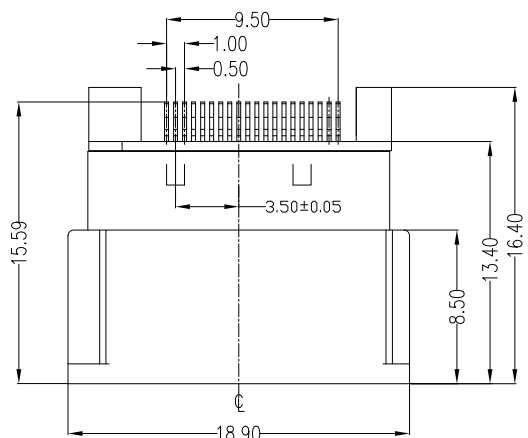

REV.	ECN.NO.	DATE
A	RELEASED	08/21/08
B	Modify Drawing	09/08/09

Pin No.	Signal Type	Pin No.	Signal Type
1	In	11	GND
2	GND	12	In
3	In	13	CONFIG(see note 1)
4	In	14	CONFIG(see note 1)
5	GND	15	I/O
6	In	16	GND
7	In	17	I/O
8	GND	18	Out
9	In	19	RTN
10	In	20	Power Out(see note 2)

NOTES:

*Material

Housing&Sheath: LCP+50%G.F., UL 94V-0 Rated;
Color: Black.

Shield: Brass.

Plating: Nickle(40~80u") Plating .

Contact: Brass.

Plating: Gold Plating Over Nickel(40~80u") on
Contact Area; Tin(100~250u") Plating On
Solder Tail.

*Electrical Specification

Operation Voltage: 40 VAC max.

Current Rating: 0.5 Ampere per contact

Contact Resistance: 30mΩ max.

Insulation Resistance: 100MΩ min.

Dielectric Withstanding Voltage: 500 VAC

*Environmental

Operating Temperature: -20°C to +85°C

*How To Order

WDPE-20F4L1BH 3

Series NO. _____
Number of Contacts _____
Gold A:Flash _____
D:15u" F:30u" _____
4:Straddle Type _____
L:LCP _____
3:Tray
Blank:No Mark
H:Halogen Free
+ RoHs-Compliance
B:Brass
1:Black

REV	1.Change the view of the Housing and Sheath;2.Change Product Code	
Units	mm	Scale 2:1
Tolerance Unless Otherwise Specified		Drawing By Data
.X	~ ±0.38	Lulu 09/08/09
.XX	~ ±0.25	Reviewed By Data
.XXX	~ ±0.20	Rosh 09/08/09
Angle	~ ± 3°	Approval By Data
		Roger 09/08/09

All Connectors

Date 09/08/09
Sheet 1 of 1
Title DisplayPort External Straddle Type Male Connector

Third Angle Projection

Drawing No. WDPE-20PS-AN-W037 REV B

REV	1.Change the view of the Housing and Sheath;2.Change Product Code	
Units	mm	Scale 2:1
Tolerance Unless Otherwise Specified		Drawing By Data
.X	~ ±0.38	Lulu 09/08/09
.XX	~ ±0.25	Reviewed By Data
.XXX	~ ±0.20	Rosh 09/08/09
Angle	~ ± 3°	Approval By Data
		Roger 09/08/09

All Connectors

Date 09/08/09
Sheet 1 of 1
Title DisplayPort External Straddle Type Male Connector

Third Angle Projection

Drawing No. WDPE-20PS-AN-W037 REV B