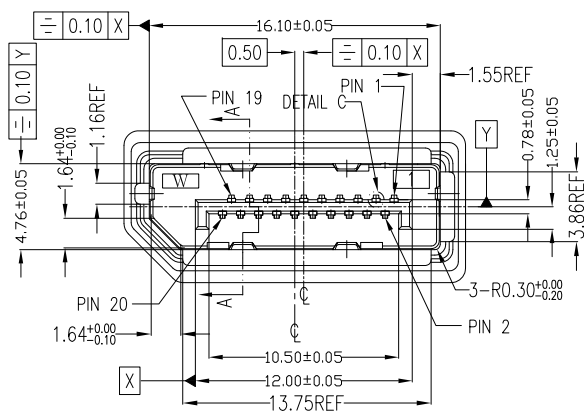

REV.	ECN.NO.	DATE
A	RELEASED	08/21/08
B	Modify Drawing	09/08/09

Pin No.	Signal Type	Pin No.	Signal Type
1	In	11	GND
2	GND	12	In
3	In	13	CONFIG(see note 1)
4	In	14	CONFIG(see note 1)
5	GND	15	I/O
6	In	16	GND
7	In	17	I/O
8	GND	18	Out
9	In	19	RTN
10	In	20	Power Out(see note 2)

NOTES:

*Material

Housing&Sheath: LCP+50%G.F., UL 94V-0 Rated;
Color: Black.

Shield: Brass.

Plating: Nickle(40~80u") Plating .

Contact: Brass.

Plating: Gold Plating Over Nickel(40~80u") on
Contact Area; Tin(100~250u") Plating On
Solder Tail.

*Electrical Specification

Operation Voltage: 40 VAC max.

Current Rating: 0.5 Ampere per contact

Contact Resistance: 30mΩ max.

Insulation Resistance: 100MΩ min.

Dielectric Withstanding Voltage: 500 VAC

*Environmental

Operating Temperature: -20°C to +85°C

*How To Order

WDPE-20F4L1BH 3

Series NO. _____
Number of Contacts _____
Gold A:Flash _____
D:15u" F:30u" _____
4:Straddle Type _____
L:LCP _____
3:Tray
Blank:No Mark
H:Halogen Free
+ RoHs-Compliance
B:Brass
1:Black

REV	1.Change the view of the Housing and Sheath;2.Change Product Code	
Units	mm	Scale 2:1
Tolerance Unless Otherwise Specified		Drawing By Data
.X	~ ±0.38	Lulu 09/08/09
.XX	~ ±0.25	Reviewed By Data
.XXX	~ ±0.20	Rosh 09/08/09
Angle	~ ± 3°	Approval By Data
		Roger 09/08/09

All Connectors

Date 09/08/09
Sheet 1 of 1
Title DisplayPort External Straddle Type Male Connector

Third Angle Projection

Drawing No. WDPE-20PS-AN-W037 REV B

REV	1.Change the view of the Housing and Sheath;2.Change Product Code	
Units	mm	Scale 2:1
Tolerance Unless Otherwise Specified		Drawing By Data
.X	~ ±0.38	Lulu 09/08/09
.XX	~ ±0.25	Reviewed By Data
.XXX	~ ±0.20	Rosh 09/08/09
Angle	~ ± 3°	Approval By Data
		Roger 09/08/09

All Connectors

Date 09/08/09
Sheet 1 of 1
Title DisplayPort External Straddle Type Male Connector

Third Angle Projection

Drawing No. WDPE-20PS-AN-W037 REV B