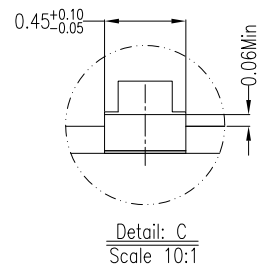

REV.	ECN.NO.	DATE
A	RELEASED	08/21/08
B	Modify Drawing	09/08/09

Pin No.	Signal Type	Pin No.	Signal Type
1	In	11	GND
2	GND	12	In
3	In	13	CONFIG(see note 1)
4	In	14	CONFIG(see note 1)
5	GND	15	I/O
6	In	16	GND
7	In	17	I/O
8	GND	18	Out
9	In	19	RTN
10	In	20	Power Out(see note 2)

NOTES:

*Material

Housing&Sheath: LCP+50%G.F., UL 94V-0 Rated;
Color: Black.

Shield: Brass.

Plating: Nickle(40~80u") Plating .

Contact: Brass.

Plating: Gold Plating Over Nickel(40~80u") on
Contact Area; Tin(100~250u") Plating On
Solder Tail.

*Electrical Specification

Operation Voltage: 40 VAC max.

Current Rating: 0.5 Ampere per contact

Contact Resistance: 30mΩ max.

Insulation Resistance: 100MΩ min.

Dielectric Withstanding Voltage: 500 VAC

*Environmental

Operating Temperature: -20°C to +85°C

*How To Order

WDPE-20F4L1BH 3

Series NO. _____
Number of Contacts _____
Gold A:Flash _____
D:15u" F:30u" _____
4:Straddle Type _____
L:LCP _____
3:Tray
Blank:No Mark
H:Halogen Free
+ RoHs-Compliance
B:Brass
1:Black

REV	1.Change the view of the Housing and Sheath;2.Change Product Code	
Units	mm	Scale 2:1
Tolerance Unless Otherwise Specified		Drawing By Data
.X	~ ±0.38	Lulu 09/08/09
.XX	~ ±0.25	Reviewed By Data
.XXX	~ ±0.20	Rosh 09/08/09
Angle	~ ± 3°	Approval By Data
		Roger 09/08/09

All Connectors

Date 09/08/09
Sheet 1 of 1
Title DisplayPort External Straddle Type Male Connector

Third Angle Projection

Drawing No. WDPE-20PS-AN-W037 REV B

REV	1.Change the view of the Housing and Sheath;2.Change Product Code	
Units	mm	Scale 2:1
Tolerance Unless Otherwise Specified		Drawing By Data
.X	~ ±0.38	Lulu 09/08/09
.XX	~ ±0.25	Reviewed By Data
.XXX	~ ±0.20	Rosh 09/08/09
Angle	~ ± 3°	Approval By Data
		Roger 09/08/09

All Connectors

Date 09/08/09
Sheet 1 of 1
Title DisplayPort External Straddle Type Male Connector

Third Angle Projection

Drawing No. WDPE-20PS-AN-W037 REV B