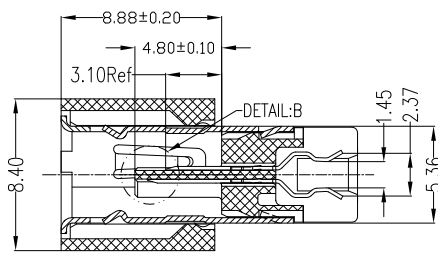

REV.	ECN.NO.	DATE
A	RELEASED	08/21/08
B	Modify Drawing	09/08/09

Pin No.	Signal Type	Pin No.	Signal Type
1	In	11	GND
2	GND	12	In
3	In	13	CONFIG(see note 1)
4	In	14	CONFIG(see note 1)
5	GND	15	I/O
6	In	16	GND
7	In	17	I/O
8	GND	18	Out
9	In	19	RTN
10	In	20	Power Out(see note 2)

NOTES:

*Material

Housing&Sheath: LCP+50%G.F., UL 94V-0 Rated;
Color: Black.

Shield: Brass.

Plating: Nickle(40~80u") Plating .

Contact: Brass.

Plating: Gold Plating Over Nickel(40~80u") on
Contact Area; Tin(100~250u") Plating On
Solder Tail.

*Electrical Specification

Operation Voltage: 40 VAC max.

Current Rating: 0.5 Ampere per contact

Contact Resistance: 30mΩ max.

Insulation Resistance: 100MΩ min.

Dielectric Withstanding Voltage: 500 VAC

*Environmental

Operating Temperature: -20°C to +85°C

*How To Order

WDPE-20F4L1BH 3

Series NO. _____
Number of Contacts _____
Gold A:Flash _____
D:15u" F:30u" _____
4:Straddle Type _____
L:LCP _____
3:Tray
Blank:No Mark
H:Halogen Free
+ RoHs-Compliance
B:Brass
1:Black

REV	1.Change the view of the Housing and Sheath;2.Change Product Code	
Units	mm	Scale 2:1
Tolerance Unless Otherwise Specified		Drawing By Data
.X	~ ±0.38	Lulu 09/08/09
.XX	~ ±0.25	Reviewed By Data
.XXX	~ ±0.20	Rosh 09/08/09
Angle	~ ± 3°	Approval By Data
		Roger 09/08/09

All Connectors

Date 09/08/09
Sheet 1 of 1
Title DisplayPort External Straddle Type Male Connector

Third Angle Projection

Drawing No. WDPE-20PS-AN-W037 REV B

REV	1.Change the view of the Housing and Sheath;2.Change Product Code	
Units	mm	Scale 2:1
Tolerance Unless Otherwise Specified		Drawing By Data
.X	~ ±0.38	Lulu 09/08/09
.XX	~ ±0.25	Reviewed By Data
.XXX	~ ±0.20	Rosh 09/08/09
Angle	~ ± 3°	Approval By Data
		Roger 09/08/09

All Connectors

Date 09/08/09
Sheet 1 of 1
Title DisplayPort External Straddle Type Male Connector

Third Angle Projection

Drawing No. WDPE-20PS-AN-W037 REV B