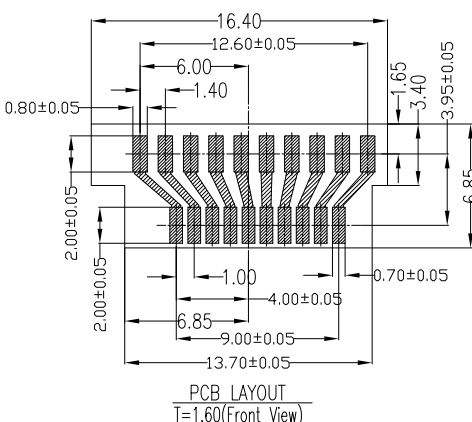

REV.	ECN.NO.	DATE
A	RELEASED	08/21/08
B	Modify Drawing	09/08/09

Pin No.	Signal Type	Pin No.	Signal Type
1	In	11	GND
2	GND	12	In
3	In	13	CONFIG(see note 1)
4	In	14	CONFIG(see note 1)
5	GND	15	I/O
6	In	16	GND
7	In	17	I/O
8	GND	18	Out
9	In	19	RTN
10	In	20	Power Out(see note 2)

NOTES:

*Material

Housing&Sheath: LCP+50%G.F., UL 94V-0 Rated;
Color: Black.

Shield: Brass.

Plating: Nickle(40~80u") Plating .

Contact: Brass.

Plating: Gold Plating Over Nickel(40~80u") on
Contact Area; Tin(100~250u") Plating On
Solder Tail.

*Electrical Specification

Operation Voltage: 40 VAC max.

Current Rating: 0.5 Ampere per contact

Contact Resistance: 30mΩ max.

Insulation Resistance: 100MΩ min.

Dielectric Withstanding Voltage: 500 VAC

*Environmental

Operating Temperature: -20°C to +85°C

*How To Order

WDPE-20F4L1BH 3

Series NO. _____
Number of Contacts _____
Gold A:Flash _____
D:15u" F:30u" _____
4:Straddle Type _____
L:LCP _____
3:Tray
Blank:No Mark
H:Halogen Free
+ RoHs-Compliance
B:Brass
1:Black

REV	1.Change the view of the Housing and Sheath;2.Change Product Code	
Units	mm	Scale 2:1
Tolerance Unless Otherwise Specified		Drawing By Data
.X	~ ±0.38	Lulu 09/08/09
.XX	~ ±0.25	Reviewed By Data
.XXX	~ ±0.20	Rosh 09/08/09
Angle	~ ± 3°	Approval By Data
		Roger 09/08/09

All Connectors

Date 09/08/09
Sheet 1 of 1
Title DisplayPort External Straddle Type Male Connector

Third Angle Projection

Drawing No. WDPE-20PS-AN-W037 REV B

REV	1.Change the view of the Housing and Sheath;2.Change Product Code	
Units	mm	Scale 2:1
Tolerance Unless Otherwise Specified		Drawing By Data
.X	~ ±0.38	Lulu 09/08/09
.XX	~ ±0.25	Reviewed By Data
.XXX	~ ±0.20	Rosh 09/08/09
Angle	~ ± 3°	Approval By Data
		Roger 09/08/09

All Connectors

Date 09/08/09
Sheet 1 of 1
Title DisplayPort External Straddle Type Male Connector

Third Angle Projection

Drawing No. WDPE-20PS-AN-W037 REV B