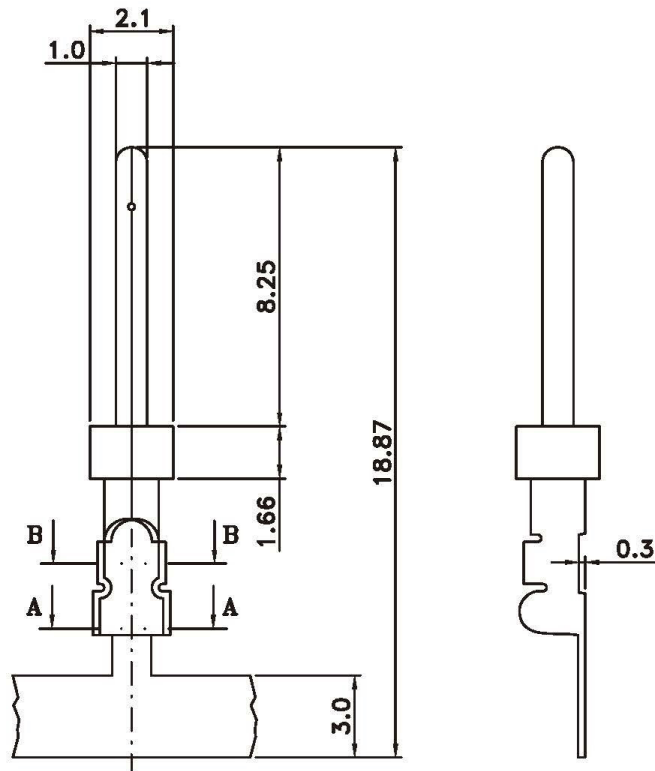

**NOTES:**  
**PLATING: GOLD FLASH**  
**REEL & TAPE: 10000PCS**

P/N:	WIRE APPLICATION	P/N:	WIRE APPLICATION
DC-M-20	AWG20-AWG22	DC-M-24	AWG24-AWG26
<p>SECTION A-A</p>		<p>SECTION A-A</p>	
<p>SECTION B-B</p>		<p>SECTION B-B</p>	

**UNIT/ mm** **SCALE 1 : 1**

**DATE** **SIZE A4** **PROJECTION**

**TOLERANCES ARE**  
 X ±  
 .X ±  
 .XX ±  
 .XXX ±  
 ANG ±

**ORDER INFORMATION**

DC-M-xx-LF

SERIES | LEADFREE  
 20:20~22AWG  
 24:24~26AWG  
 MALE TERMINAL

**DESCRIPTION: D-SUB STANDARD CRIMP TERMINAL MALE**