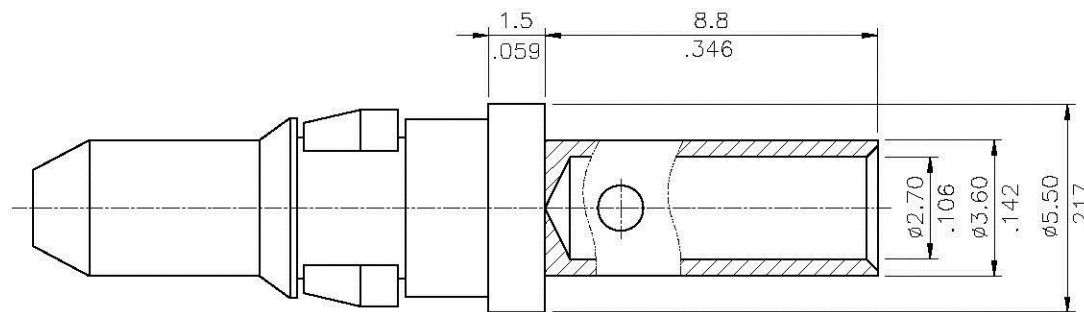

MATERIAL;

- \* CONTACT : BRASS WITH GOLD PLATED
- \* LOCK LINK : BRASS WITH NICKEL PLATED

DWC-M-xx-LF  
 LEADFREE  
 20:20AMP  
 40:40AMP  
 RoHS Compliant

**All Connectors**

www.allconnectors.de  
 info@allconnectors.de  
 Tel.: 0349 711 7009503  
 Fax: 0349 711 7009504  
 70704 Filderstadt - Germany  
 Kettnerstr. 25

PART NO. DWC-M-xx

DWG NO. DWC-M-xx

FILE NO.

UNIT / mm    SCALE 1:1

CHECKED BY CY

DRAWING BY

PROJECTION

TOLERANCES ARE

.X ± 0.2  
 .XX ±  
 .XXX ±  
 AWG

DESCRIPTION:

AREA	REVISIONS	HK	DATE