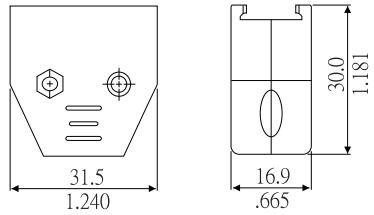

REV	DESCRIPTION	APPROVAL	DATE
A	新制定		06.05.25

P/N 105-09BT

P/N 105-15BT

B: Black Color
 G: Gray Color
 C: Chrome Plated
 T: Long Screw

Material:
 Hood: ABS UL 94HB
 Screw: Steel with Nickel plated
 Cable Clipper: Steel with Nickel plated

P/N 105-25BT

P/N 105-37BT

 www.allconnectors.eu info@allconnectors.eu Tel. +49 (0)711 / 358 110 20 Fax +49 (0)711 / 358 110 25		DRAWN BY	TOMMY
		CHECKED	
TITLE:	D-Sub Plastic Hood		APPROVED
PART NO:	HSxx105X02(9,15)		DRAW NO
DRAW. BOX NO:			
SCALE	REV	A	UNIT mm