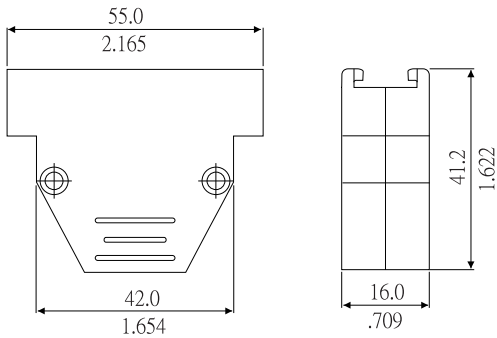

REV	DESCRIPTION	APPROVAL	DATE
A	新制定		06.05.25

P/N 105-09BT

P/N 105-15BT

B: Black Color
 G: Gray Color
 C: Chrome Plated
 T: Long Screw

Material:
 Hood: ABS UL 94HB
 Screw: Steel with Nickel plated
 Cable Clipper: Steel with Nickel plated

P/N 105-25BT

P/N 105-37BT

 www.allconnectors.eu info@allconnectors.eu Tel. +49 (0)711 / 358 110 20 Fax +49 (0)711 / 358 110 25		DRAWN BY	TOMMY
		CHECKED	
TITLE:	D-Sub Plastic Hood		APPROVED
PART NO:	HSxx105X02(9,15)		DRAW NO
DRAW. BOX NO:			
SCALE	REV	A	UNIT mm