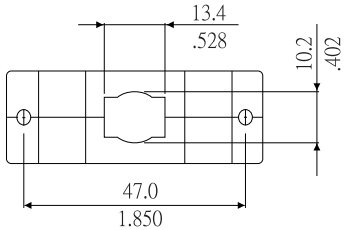

REV	DESCRIPTION	APPROVAL	DATE
A	新制定		06.05.25

P/N 105-09BT

P/N 105-15BT

B: Black Color
 G: Gray Color
 C: Chrome Plated
 T: Long Screw

Material:
 Hood: ABS UL 94HB
 Screw: Steel with Nickel plated
 Cable Clipper: Steel with Nickel plated

P/N 105-25BT

P/N 105-37BT

 www.allconnectors.eu info@allconnectors.eu Tel. +49 (0)711 / 358 110 20 Fax +49 (0)711 / 358 110 25		DRAWN BY	TOMMY
		CHECKED	
TITLE:	D-Sub Plastic Hood		APPROVED
PART NO:	HSxx105X02(9,15)		DRAW NO
DRAW. BOX NO:			
SCALE	REV	A	UNIT mm