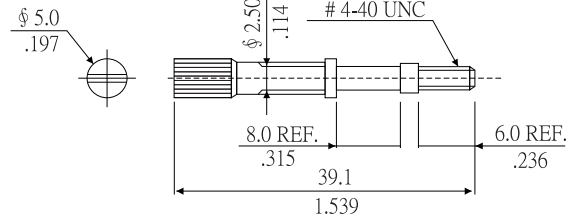

REV	DESCRIPTION	APPROVAL	DATE
A	新制定		06.05.25

P/N 105-09BT

P/N 105-15BT

B: Black Color
 G: Gray Color
 C: Chrome Plated
 T: Long Screw

Material:
 Hood: ABS UL 94HB
 Screw: Steel with Nickel plated
 Cable Clipper: Steel with Nickel plated

P/N 105-25BT

P/N 105-37BT

 www.allconnectors.eu info@allconnectors.eu Tel. +49 (0)711 / 358 110 20 Fax +49 (0)711 / 358 110 25		DRAWN BY	TOMMY
		CHECKED	
TITLE:	D-Sub Plastic Hood		APPROVED
PART NO:	HSxx105X02(9,15)		DRAW NO
DRAW. BOX NO:			
SCALE	REV	A	UNIT mm