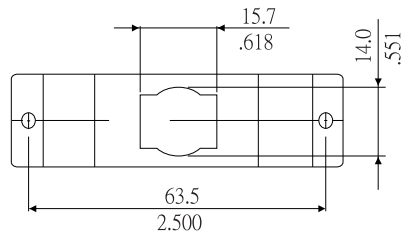

REV	DESCRIPTION	APPROVAL	DATE
A	新制定		06.05.25

P/N 105-09BT

P/N 105-15BT

B: Black Color
 G: Gray Color
 C: Chrome Plated
 T: Long Screw

Material:
 Hood: ABS UL 94HB
 Screw: Steel with Nickel plated
 Cable Clipper: Steel with Nickel plated

P/N 105-25BT

P/N 105-37BT

 www.allconnectors.eu info@allconnectors.eu Tel. +49 (0)711 / 358 110 20 Fax +49 (0)711 / 358 110 25		DRAWN BY	TOMMY
		CHECKED	
TITLE:	D-Sub Plastic Hood		APPROVED
PART NO:	HSxx105X02(9,15)		DRAW NO
DRAW. BOX NO:			
SCALE	REV	A	UNIT mm