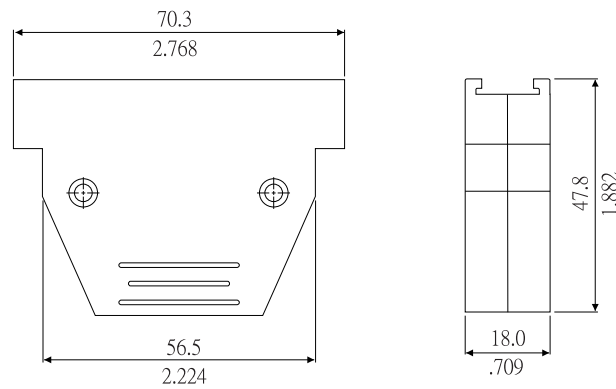

REV	DESCRIPTION	APPROVAL	DATE
A	新制定		06.05.25

P/N 105-09BT

P/N 105-15BT

B: Black Color
 G: Gray Color
 C: Chrome Plated
 T: Long Screw

Material:
 Hood: ABS UL 94HB
 Screw: Steel with Nickel plated
 Cable Clipper: Steel with Nickel plated

P/N 105-25BT

P/N 105-37BT

 www.allconnectors.eu info@allconnectors.eu Tel. +49 (0)711 / 358 110 20 Fax +49 (0)711 / 358 110 25		DRAWN BY	TOMMY
		CHECKED	
TITLE:	D-Sub Plastic Hood		APPROVED
PART NO:	HSxx105X02(9,15)		DRAW NO
DRAW. BOX NO:			
SCALE	REV	A	UNIT mm