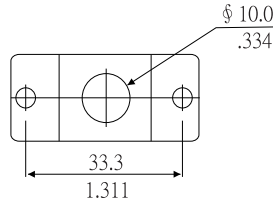

REV	DESCRIPTION	APPROVAL	DATE
A	新制定		06.05.25

P/N 105-09BT

P/N 105-15BT

B: Black Color
 G: Gray Color
 C: Chrome Plated
 T: Long Screw

Material:
 Hood: ABS UL 94HB
 Screw: Steel with Nickel plated
 Cable Clipper: Steel with Nickel plated

P/N 105-25BT

P/N 105-37BT

 www.allconnectors.eu info@allconnectors.eu Tel. +49 (0)711 / 358 110 20 Fax +49 (0)711 / 358 110 25		DRAWN BY	TOMMY
		CHECKED	
TITLE:	D-Sub Plastic Hood		APPROVED
PART NO:	HSxx105X02(9,15)		DRAW NO
DRAW. BOX NO:			
SCALE	REV	A	UNIT mm