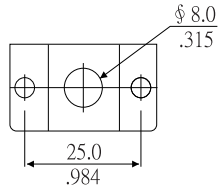

REV	DESCRIPTION	APPROVAL	DATE
A	新制定		06.05.25

P/N 105-09BT

P/N 105-15BT

B: Black Color
 G: Gray Color
 C: Chrome Plated
 T: Long Screw

Material:
 Hood: ABS UL 94HB
 Screw: Steel with Nickel plated
 Cable Clipper: Steel with Nickel plated

P/N 105-25BT

P/N 105-37BT

 www.allconnectors.eu info@allconnectors.eu Tel. +49 (0)711 / 358 110 20 Fax +49 (0)711 / 358 110 25		DRAWN BY	TOMMY
		CHECKED	
TITLE:	D-Sub Plastic Hood		APPROVED
PART NO:	HSxx105X02(9,15)		DRAW NO
DRAW. BOX NO:			
SCALE	REV	A	UNIT mm