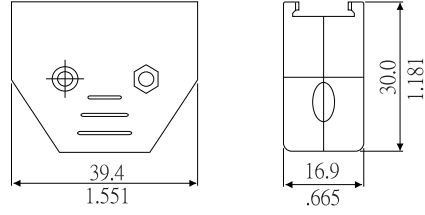

REV	DESCRIPTION	APPROVAL	DATE
A	新制定		06.05.25

P/N 105-09BT

P/N 105-15BT

B: Black Color
 G: Gray Color
 C: Chrome Plated
 T: Long Screw

Material:
 Hood: ABS UL 94HB
 Screw: Steel with Nickel plated
 Cable Clipper: Steel with Nickel plated

P/N 105-25BT

P/N 105-37BT

 www.allconnectors.eu info@allconnectors.eu Tel. +49 (0)711 / 358 110 20 Fax +49 (0)711 / 358 110 25		DRAWN BY	TOMMY
		CHECKED	
TITLE:	D-Sub Plastic Hood		APPROVED
PART NO:	HSxx105X02(9,15)		DRAW NO
DRAW. BOX NO:			
SCALE	REV	A	UNIT mm