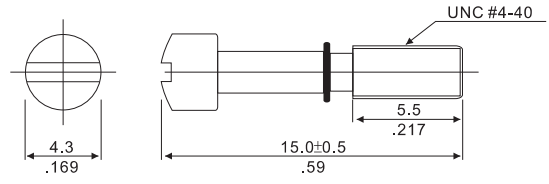

REV	DESCRIPTION	APPROVAL	DATE
A/O	新制定		07.01.22

PART NO. HS 09 01 G 01 E
 1 2 3 4

- 1. 01:Plastic
- 03:Metalllic
- 2. K:Black
- G:Grey
- I: Ivory
- C:Nickel Over Plastic
- 3. 01:Short Screws
- 02:Long Screws
- 4. E:RoHS

Body Material : ABS UL94HB

 www.allconnectors.eu info@allconnectors.eu Tel. +49 (0)711 / 358 110 20 Fax +49 (0)711 / 358 110 25				DRAWN BY		TOMMY	
				CHECKED			
未標示公差尺寸值		TITLE:		D-Sub Plastic Hood			
METRIC		PART NO.:		HS090xx01E			
.0= 0.35		DRAW. BOX NO.:					
.00= 0.25		SCALE		1:1	REV	A/O	
.000= 0.15				UNIT	mm		