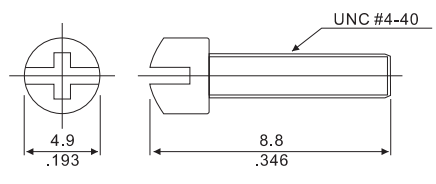

REV	DESCRIPTION	APPROVAL	DATE
A/O	新制定		07.01.22

PART NO. HS 09 01 G 01 E
 1 2 3 4

- 1. 01:Plastic
- 03:Metalllic
- 2. K:Black
- G:Grey
- I: Ivory
- C:Nickel Over Plastic
- 3. 01:Short Screws
- 02:Long Screws
- 4. E:RoHS

Body Material : ABS UL94HB

 www.allconnectors.eu info@allconnectors.eu Tel. +49 (0)711 / 358 110 20 Fax +49 (0)711 / 358 110 25				DRAWN BY		TOMMY	
				CHECKED			
未標示公差尺寸值		TITLE:		D-Sub Plastic Hood			
METRIC		PART NO.:		HS090xx01E			
.0= 0.35		DRAW. BOX NO.:					
.00= 0.25		SCALE		1:1	REV	A/O	
.000= 0.15				UNIT	mm		