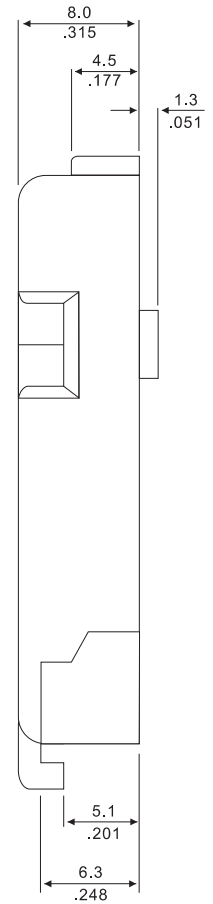

REV	DESCRIPTION	APPROVAL	DATE
A/O	新制定		07.01.22

PART NO. HS 09 01 G 01 E
 1 2 3 4

- 1. 01:Plastic
- 03:Metalllic
- 2. K:Black
- G:Grey
- I: Ivory
- C:Nickel Over Plastic
- 3. 01:Short Screws
- 02:Long Screws
- 4. E:RoHS

Body Material : ABS UL94HB

 www.allconnectors.eu info@allconnectors.eu Tel. +49 (0)711 / 358 110 20 Fax +49 (0)711 / 358 110 25				DRAWN BY		TOMMY	
				CHECKED			
未標示公差尺寸值		TITLE:		D-Sub Plastic Hood			
METRIC		PART NO.:		HS090xx01E			
.0= 0.35		DRAW. BOX NO.:					
.00= 0.25		SCALE		1:1	REV	A/O	
.000= 0.15				UNIT	mm		