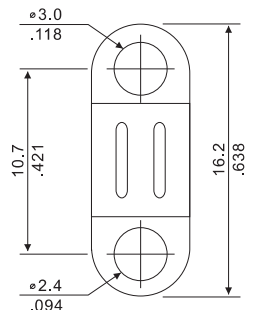

REV	DESCRIPTION	APPROVAL	DATE
A/O	新制定		07.01.22

PART NO. HS 09 01 G 01 E
 1 2 3 4

- 1. 01:Plastic
- 03:Metalllic
- 2. K:Black
- G:Grey
- I: Ivory
- C:Nickel Over Plastic
- 3. 01:Short Screws
- 02:Long Screws
- 4. E:RoHS

Body Material : ABS UL94HB

 www.allconnectors.eu info@allconnectors.eu Tel. +49 (0)711 / 358 110 20 Fax +49 (0)711 / 358 110 25				DRAWN BY		TOMMY	
				CHECKED			
未標示公差尺寸值		TITLE:		D-Sub Plastic Hood			
METRIC		PART NO.:		HS090xx01E			
.0= 0.35		DRAW. BOX NO.:					
.00= 0.25		SCALE		1:1	REV	A/O	
.000= 0.15				UNIT	mm		