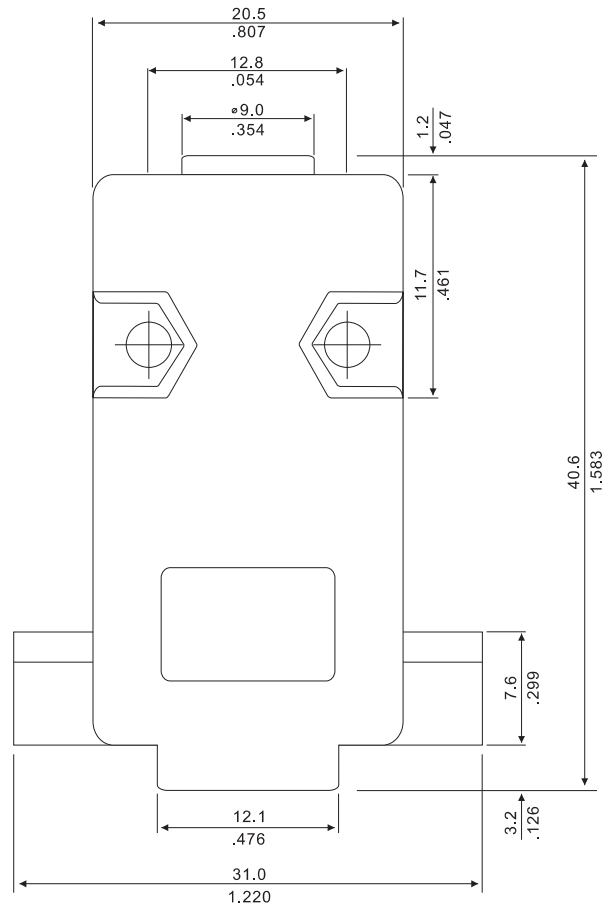

REV	DESCRIPTION	APPROVAL	DATE
A/O	新制定		07.01.22

PART NO. HS 09 01 G 01 E
 1 2 3 4

- 1. 01:Plastic
- 03:Metalllic
- 2. K:Black
- G:Grey
- I: Ivory
- C:Nickel Over Plastic
- 3. 01:Short Screws
- 02:Long Screws
- 4. E:RoHS

Body Material : ABS UL94HB

 www.allconnectors.eu info@allconnectors.eu Tel. +49 (0)711 / 358 110 20 Fax +49 (0)711 / 358 110 25				DRAWN BY		TOMMY	
				CHECKED			
未標示公差尺寸值		TITLE:		D-Sub Plastic Hood			
METRIC		PART NO.:		HS090xx01E			
.0= 0.35		DRAW. BOX NO.:					
.00= 0.25		SCALE		1:1	REV	A/O	
.000= 0.15				UNIT	mm		