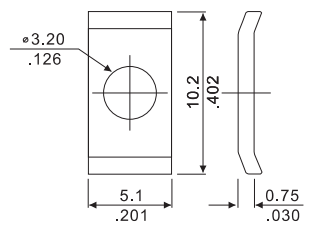

REV	DESCRIPTION	APPROVAL	DATE
A/O	新制定		07.01.22

PART NO. HS 09 01 G 01 E
 1 2 3 4

- 1. 01:Plastic
- 03:Metalllic
- 2. K:Black
- G:Grey
- I: Ivory
- C:Nickel Over Plastic
- 3. 01:Short Screws
- 02:Long Screws
- 4. E:RoHS

Body Material : ABS UL94HB

 www.allconnectors.eu info@allconnectors.eu Tel. +49 (0)711 / 358 110 20 Fax +49 (0)711 / 358 110 25				DRAWN BY		TOMMY	
				CHECKED			
未標示公差尺寸值		TITLE:		D-Sub Plastic Hood			
METRIC		PART NO.:		HS090xx01E			
.0= 0.35		DRAW. BOX NO.:					
.00= 0.25		SCALE		1:1	REV	A/O	
.000= 0.15				UNIT	mm		