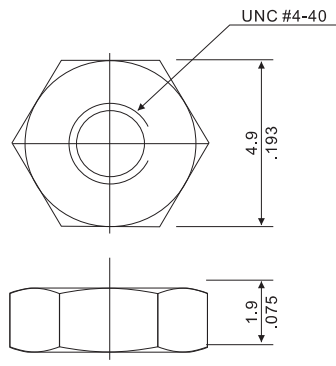

REV	DESCRIPTION	APPROVAL	DATE
A/O	新制定		07.01.22

PART NO. HS 09 01 G 01 E
 1 2 3 4

- 1. 01:Plastic
- 03:Metalllic
- 2. K:Black
- G:Grey
- I: Ivory
- C:Nickel Over Plastic
- 3. 01:Short Screws
- 02:Long Screws
- 4. E:RoHS

Body Material : ABS UL94HB

 www.allconnectors.eu info@allconnectors.eu Tel. +49 (0)711 / 358 110 20 Fax +49 (0)711 / 358 110 25				DRAWN BY		TOMMY	
				CHECKED			
未標示公差尺寸值		TITLE:		D-Sub Plastic Hood			
METRIC		PART NO.:		HS090xx01E			
.0= 0.35		DRAW. BOX NO.:					
.00= 0.25		SCALE		1:1	REV	A/O	
.000= 0.15				UNIT	mm		