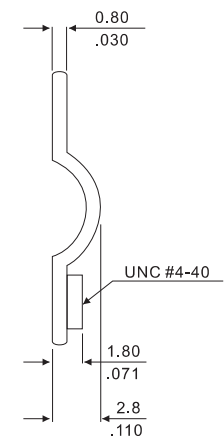

REV	DESCRIPTION	APPROVAL	DATE
A/O	新制定		07.01.22

PART NO. HS 09 01 G 01 E
 1 2 3 4

- 1. 01:Plastic
- 03:Metalllic
- 2. K:Black
- G:Grey
- I: Ivory
- C:Nickel Over Plastic
- 3. 01:Short Screws
- 02:Long Screws
- 4. E:RoHS

Body Material : ABS UL94HB

 www.allconnectors.eu info@allconnectors.eu Tel. +49 (0)711 / 358 110 20 Fax +49 (0)711 / 358 110 25				DRAWN BY		TOMMY	
				CHECKED			
未標示公差尺寸值		TITLE:		D-Sub Plastic Hood			
METRIC		PART NO.:		HS090xx01E			
.0= 0.35		DRAW. BOX NO.:					
.00= 0.25		SCALE		1:1	REV	A/O	
.000= 0.15				UNIT	mm		