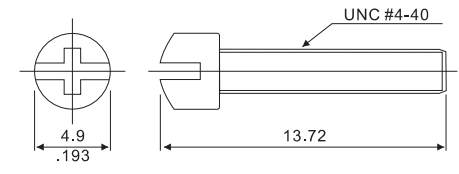

REV	DESCRIPTION	APPROVAL	DATE
A/O	新制定		07.01.22

PART NO. HS 09 01 G 01 E
 1 2 3 4

- 1. 01:Plastic
- 03:Metalllic
- 2. K:Black
- G:Grey
- I: Ivory
- C:Nickel Over Plastic
- 3. 01:Short Screws
- 02:Long Screws
- 4. E:RoHS

Body Material : ABS UL94HB

 www.allconnectors.eu info@allconnectors.eu Tel. +49 (0)711 / 358 110 20 Fax +49 (0)711 / 358 110 25				DRAWN BY		TOMMY	
				CHECKED			
未標示公差尺寸值		TITLE:		D-Sub Plastic Hood			
METRIC		PART NO.:		HS090xx01E			
.0= 0.35		DRAW. BOX NO.:					
.00= 0.25		SCALE		1:1	REV	A/O	
.000= 0.15				UNIT	mm		