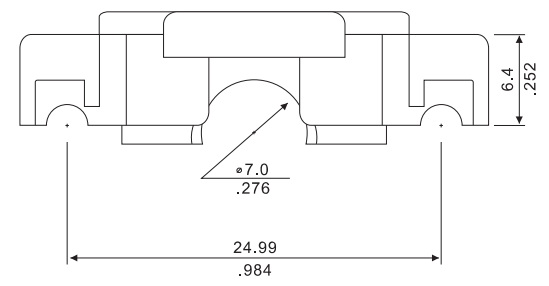

REV	DESCRIPTION	APPROVAL	DATE
A/O	新制定		07.01.22

PART NO. HS 09 01 G 01 E
 1 2 3 4

- 1. 01:Plastic
- 03:Metalllic
- 2. K:Black
- G:Grey
- I: Ivory
- C:Nickel Over Plastic
- 3. 01:Short Screws
- 02:Long Screws
- 4. E:RoHS

Body Material : ABS UL94HB

 www.allconnectors.eu info@allconnectors.eu Tel. +49 (0)711 / 358 110 20 Fax +49 (0)711 / 358 110 25				DRAWN BY		TOMMY	
				CHECKED			
未標示公差尺寸值		TITLE:		D-Sub Plastic Hood			
METRIC		PART NO.:		HS090xx01E			
.0= 0.35		DRAW. BOX NO.:					
.00= 0.25		SCALE		1:1	REV	A/O	
.000= 0.15				UNIT	mm		