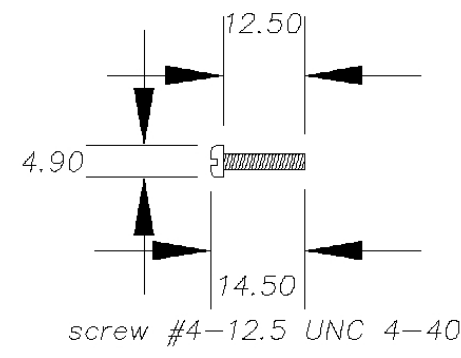

for cable DIA.
A: 8, 9, 10, 11, 13

Thumbscrew

screw #4-12.5 UNC 4-40

NUT

DHA-N1DxxT-25-LF
8.9.10.11.13 DIA LEADFREE
RoHS Compliant

PART NO. DHA-N1DxxT-25		CHECKED BY CY		TOLERANCES ARE .X ± 0.2 .XX ± .XXX ± AWG	DESCRIP TION:	AREA	REVISIONS	HK	DATE
DWG NO. DHA-N1DxxT-25		DRAWING BY							
FILE NO.		PROJECTION							
UNIT / mm	SCALE 1:1								