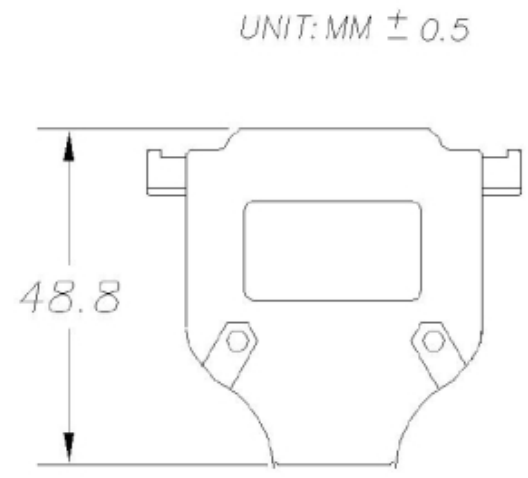

for cable DIA.
A: 8, 9, 10, 11, 13

Thumbscrew

screw #4-12.5 UNC 4-40

NUT

DHA-N1DxxT-25-LF
8.9.10.11.13 DIA LEADFREE
RoHS Compliant

PART NO. DHA-N1DxxT-25		CHECKED BY CY		TOLERANCES ARE .X ± 0.2 .XX ± .XXX ± AWG	DESCRIP TION:	AREA	REVISIONS	HK	DATE
DWG NO. DHA-N1DxxT-25		DRAWING BY							
FILE NO.		PROJECTION							
UNIT / mm	SCALE 1:1								