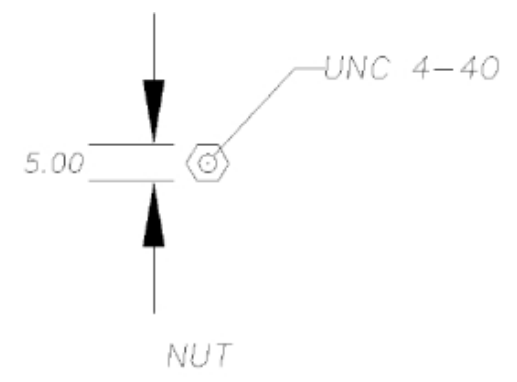

for cable DIA.
A: 8, 9, 10, 11, 13

Thumbscrew

screw #4-12.5 UNC 4-40

NUT

DHA-N1DxxT-25-LF
8.9.10.11.13 DIA LEADFREE
RoHS Compliant

PART NO. DHA-N1DxxT-25		CHECKED BY CY		TOLERANCES ARE .X ± 0.2 .XX ± .XXX ± AWG	DESCRIP TION:	AREA	REVISIONS	HK	DATE
DWG NO. DHA-N1DxxT-25		DRAWING BY							
FILE NO.		PROJECTION							
UNIT / mm	SCALE 1:1								