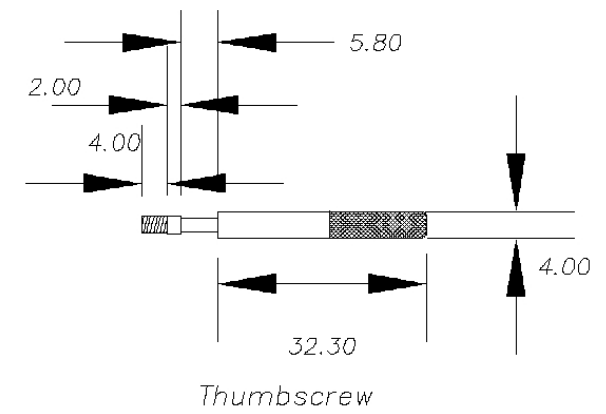

for cable DIA.
A: 8, 9, 10, 11, 13

Thumbscrew

screw #4-12.5 UNC 4-40

NUT

DHA-N1DxxT-25-LF
8.9.10.11.13 DIA LEADFREE
RoHS Compliant

PART NO. DHA-N1DxxT-25		CHECKED BY CY		TOLERANCES ARE .X ± 0.2 .XX ± .XXX ± AWG	DESCRIP TION:	AREA	REVISIONS	HK	DATE
DWG NO. DHA-N1DxxT-25		DRAWING BY							
FILE NO.		PROJECTION							
UNIT / mm	SCALE 1:1								