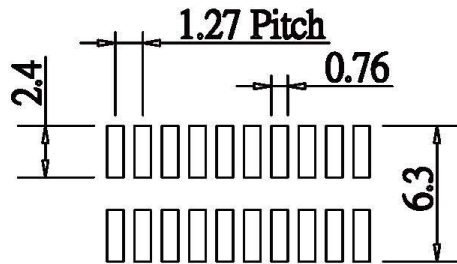

Conteract:  
 Contact:Brass.  
 Insuiator:LCP.  
 Finish:Gold flash plated over nickel.

P.C.Board Layout

**All Connectors**

www.allconnectors.de  
 Tel.: 0049 711 7009503  
 70794 Filderstadt - Germany

info@allconnectors.de  
 Fax: 0049 711 7009504  
 Kettnerstr. 25

**RoHS Compliant**

DRAWING BY CY  
 CHECKED BY GENIUS  
 UNIT/ mm SCALE 1 : 1  
 DATE  
 SIZE A4

TOLERANCES ARE

X ±  
 .X ±  
 .XX ±  
 .XXX ±  
 ANG ±

PROJECTION

ORDER INFORMATION

DESCRIPTION: