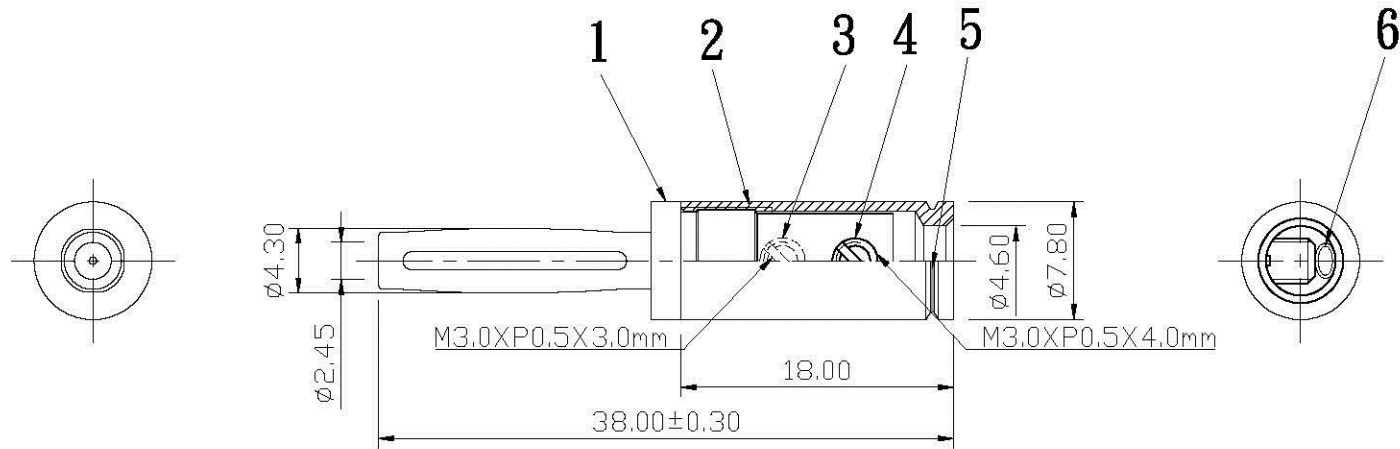

REMARK : RoHS REQUIREMENT APPLIED
(符合RoHS)

S1:1

NO.	Description	Unit	Materials	Finish	Drawing No.	SCALE	2 : 1	UNIT	MM	CHECKED	 <small>www.allconnectors.de Tel.: 0049 711 7005503 70794 Filzstätt - Germany</small>				
-						DIMENSIONS ARE IN MILLIMETERS UNLESS OTHERWISE PECIFIED TOLERANCES (一般公差) 0.5~6 = ±0.2 >6~30 = ±0.4 >30~120 = ±0.6 >120~315 = ±1 >315~1000 = ±1.6 ANGLES(角度) = ±5°				<small>info@allconnectors.de Tel.: 0049 711 7005504 Kellernstr. 25</small>					
-	sleeve	1	PVC	transprent											TITLE
5	color ring	1	dripping	red/white											BANANA PLUG
4	screw	1	brass	gold	SCREW-103G-M3XP0.5X4.0mm										DRAWING NO.
3	screw	1	brass	gold	SCREW-103G-M3XP0.5X3.0mm										BP-4042AMBCG-RD/WE-4.6
2	shell	1	brass	black E-coating										FILE NO.	
1	body	1	tellurium copper	gold						2011. 10. 26	DRAWING\AUDIO\BP\BP-4042AMBCG-RD/WE-4.6				