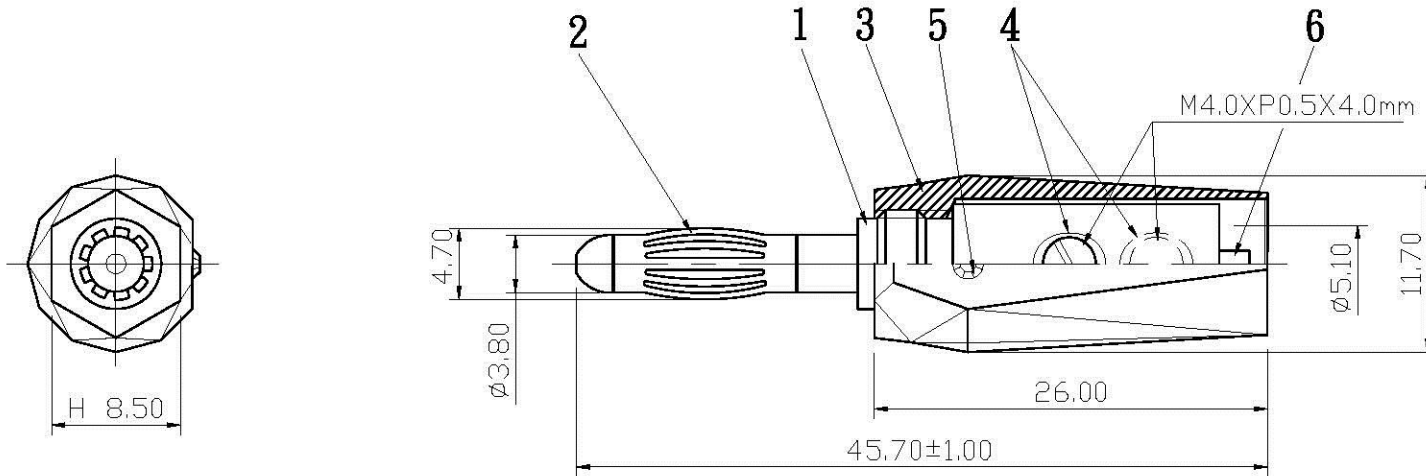

REMARK : RoHS REQUIREMENT APPLIED  
(符合RoHS)

S1:1

NO.	Description	Unit	Materials	Finish	Drawing No.	SCALE	2 : 1	UNIT	MM					
7						DIMENSIONS ARE IN MILLIMETERS UNLESS OTHERWISE PECIFIED TOLERANCES (一般公差) 0.5~6 = ±0.2 >6~30 = ±0.4 >30~120 = ±0.6 >120~315 = ±1 >315~1000 = ±1.6 ANGLES(角度) = ±5°								
6	sleeve	1	pvc	transparent										
5	swarovski	1	crystal	white										
4	screw	2	brass	gold	SCREW-104G-M4XP0.5X4.0mm									
3	shell	1	brass	satin silver										
2	contact	1	beryllium copper	gold										
1	body	1	brass	gold										
						CHECKED	 www.allconnectors.de tel.: 0049 711 405008 70/74 Hilderstadt - Germany info@allconnectors.de fax: 0049 711 405001 Kettenstr. 2a							
						DRAWN					TITLE			
						<i>Lala</i>					BANANA PLUG			
						DATE					DRAWING NO.			
						2010. 01. 21	BP-4011SSG(BeCu)-5.1							
								FILE NO. DRAWING\AUDIO\BPBP-4011.SSG(BeCu)-5.1						