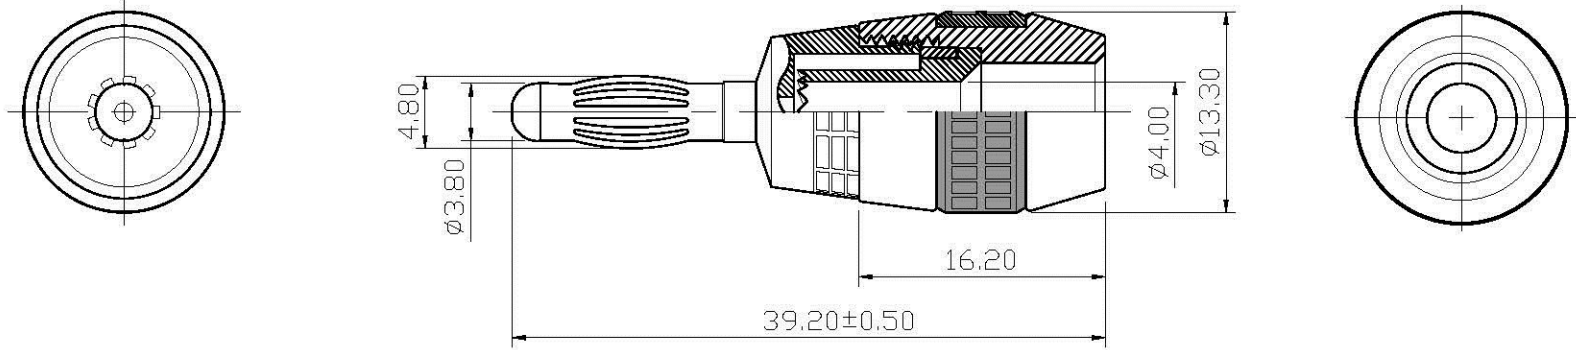

REMARK : RoHS REQUIREMENT APPLIED
(符合RoHS)

S 1 : 1

-						DIMENSIONS ARE IN MILLIMETERS UNLESS OTHERWISE PECIFIED TOLERANCES (一般公差) 0.5~6 = ±0.2 >6~30 = ±0.4 >30~120 = ±0.6 >120~315 = ±1 >315~1000 = ±1.6 ANGLES(角度) = ±5°	APPROVED	 www.allconnectors.de info@allconnectors.de TEL: 0049 711 409203 FAX: 0049 711 409204 70794 Filderstadt, Germany Kellenerstr. 25
-	contact pin	1	beryllium copper	gold			CHECKED	
-	ring	1	brass	gold				BANANA PLUG
-	body	1	brass	gold			DRAWN	
-	color ring	1	rubber	black/red			<i>Lala</i>	BP-330MBCG(BeCu)-BK/RD-4.0
-	shell	1	brass	matte black coated			DATE	FILE NO. DRAWING\AUDIO\BP\BP-330MBCG(BeCu)-BK/RD-4.0
-	body	1	brass	gold		2008.09.04		
NO.	Description	Unit	Materials	Finish	Drawing No.	SCALE 2 : 1	UNIT	MM