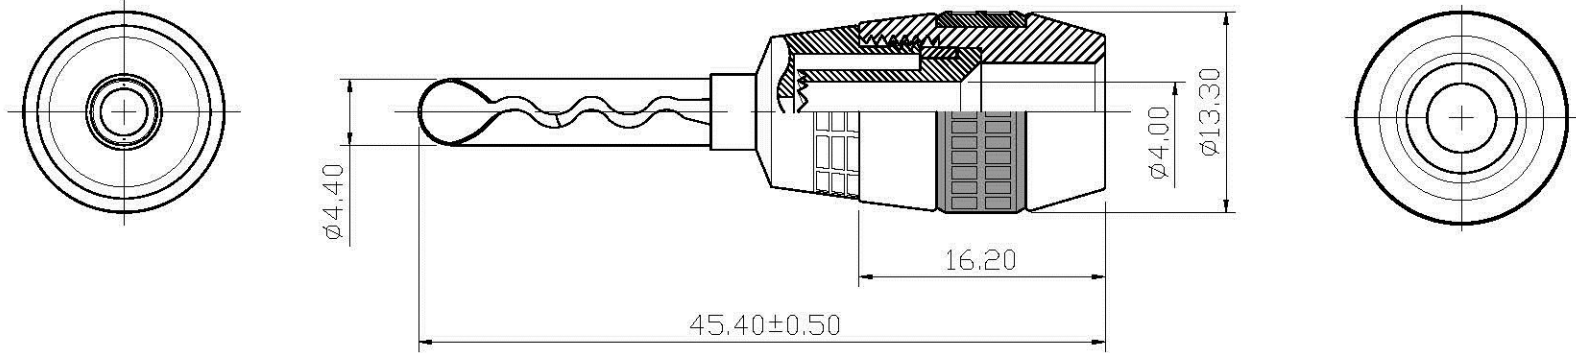

REMARK : RoHS REQUIREMENT APPLIED
(符合RoHS)

S 1 : 1

-	contact pin	1	brass	gold	DIMENSIONS ARE IN MILLIMETERS UNLESS OTHERWISE PECIFIED TOLERANCES (一般公差) 0.5~6 = ±0.2 >6~30 = ±0.4 >30~120 = ±0.6 >120~315 = ±1 >315~1000 = ±1.6 ANGLES(角度) = ±5°	APPROVED	www.allconnectors.de Tel.: 0049 711 7009503 70794 Filzbergstadt - Germany	info@allconnectors.de Fax: 0049 711 7009501 Kettnerstr. 25	
-	contact pin	1	phosphor bronze	gold		CHECKED			TITLE
-	ring	1	brass	gold		DRAWN			BANANA PLUG
-	body	1	brass	gold			DRAWING NO.	BP-329MBCG(PB)-BK/RD-4.0	
-	color ring	1	rubber	black/red			FILE NO.	DRAWINGAUDIO\BP\BP-329MBCG(PB)-BK/RD-4.0	
-	shell	1	brass	matte black coated			DATE		
-	body	1	brass	gold			2008.09.04		
NO.	Description	Unit	Materials	Finish	Drawing No.	SCALE	2 : 1	UNIT	MM